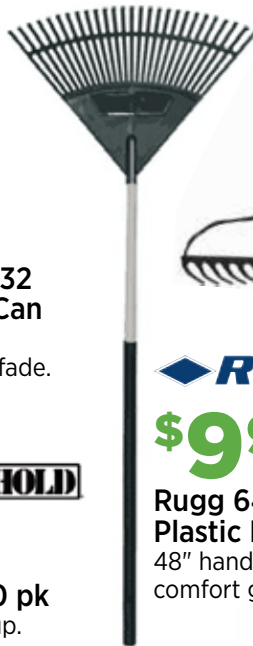

Brown

Black

Red

\$499

Nature Scapes Triple Shred Extra Fine Color-Enhanced Mulch 1.5 cu. ft.
Naturally prevents weeds. Available in brown, black or red. (7439524, 7439532, 7439540)

\$1449

Ames 63" L x 16" W Steel Bow Rake
This durable rake features curved tines designed to loosen up soil, preparing your garden for planting. (7674427)

Rubbermaid
\$2399

Rubbermaid Commercial 32 gal. Plastic Brute Refuse Can
Professional-grade, heavy-duty plastic that won't rust, chip, or fade. (70206)

Scott
\$899

Scott Rags in a Box Paper Cleaning Cloth, 200 count
Soft, absorbent towels that feel and work like cloth. (19365)

\$1199

Iron Hold 42 gal. Contractor Bags, Twist Tie 20 pk
Heavy duty—ideal for construction & remodeling clean-up. (6038574)

RUGG
\$999

Rugg 64" L x 24" W Plastic Rake
48" handle with a comfort grip. (7709488)