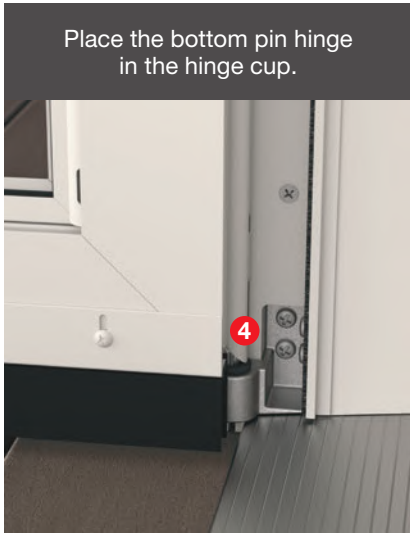

## The storm door is easy to install at the jobsite.

The concealed hinges featuring retractable pins **4** and the revolutionary hidden closer with Click&Hold™ technology **5** enable a quick and intuitive installation experience. The storm door panel is handed in the field, simplifying what you need to order. After the installation of the entry door, hand your storm door by installing the closer, sweep and hardware. Then, follow these three simple steps to complete the job.