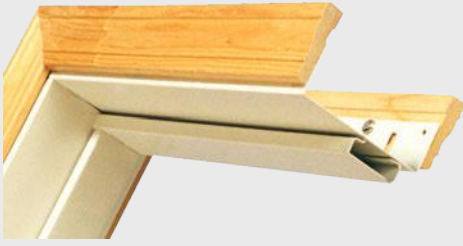

Adjusta-Fit® 2 Frame