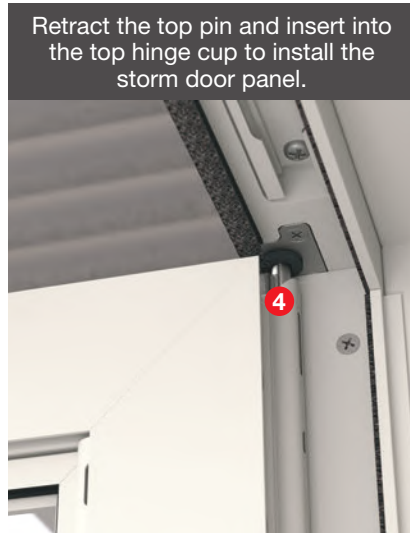

## The storm door is easy to install at the jobsite.

The concealed hinges featuring retractable pins **4** and the revolutionary hidden closer with Click&Hold™ technology **5** enable a quick and intuitive installation experience. The storm door panel is handed in the field, simplifying what you need to order. After the installation of the entry door, hand your storm door by installing the closer, sweep and hardware. Then, follow these three simple steps to complete the job.