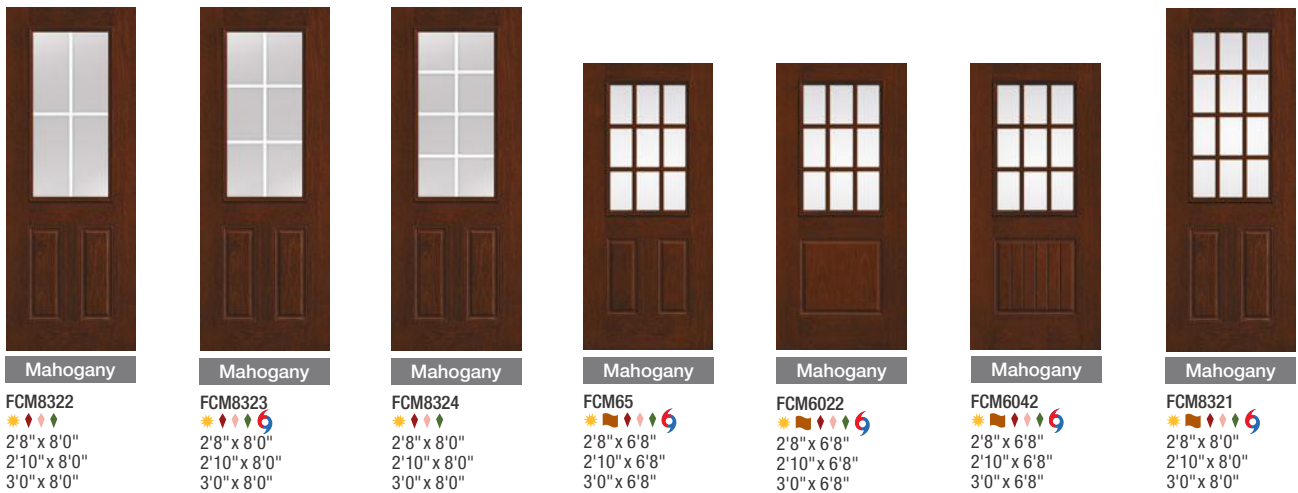

Clear Glass with Divided Lites

FCM8322 ★ ◆ ◆ ◆ 2'8" x 8'0" 2'10" x 8'0" 3'0" x 8'0"	FCM8323 ★ ◆ ◆ ◆ ◆ ◆ 2'8" x 8'0" 2'10" x 8'0" 3'0" x 8'0"	FCM8324 ★ ◆ ◆ ◆ ◆ 2'8" x 8'0" 2'10" x 8'0" 3'0" x 8'0"	FCM65 ★ ◆ ■ ◆ ◆ ◆ ◆ 2'8" x 8'0" 2'10" x 8'0" 3'0" x 8'0"	FCM6022 ★ ◆ ■ ◆ ◆ ◆ ◆ 2'8" x 8'0" 2'10" x 8'0" 3'0" x 8'0"	FCM6042 ★ ◆ ■ ◆ ◆ ◆ ◆ 2'8" x 8'0" 2'10" x 8'0" 3'0" x 8'0"	FCM8321 ★ ◆ ■ ◆ ◆ ◆ ◆ ◆ 2'8" x 8'0" 2'10" x 8'0" 3'0" x 8'0"

Clear Glass with Divided Lites *Continues on next page.*

Key

- No Stile Lines
- ▲ Flush-Glazed Glass with Detailed Sticking (FG)
- ★ Low-E Glass (LE)
- Simulated Divided Lites (SDL)
- 1 Simulated Divided Lites (SDLF1)
- Flat or Contour White Grilles Between Glass (GBGF / GBGC)
- Flat or Contour Almond Grilles Between Glass (GBGF / GBGC)
- Flat or Contour Bronze Grilles Between Glass (GBGF / GBGC)
- Flat or Contour Black Grilles Between Glass (GBGF / GBGC)
- 6 WBDR Options
- 6 WBDR / HVHZ Options
- E Elevated 10" Bottom Rail Options