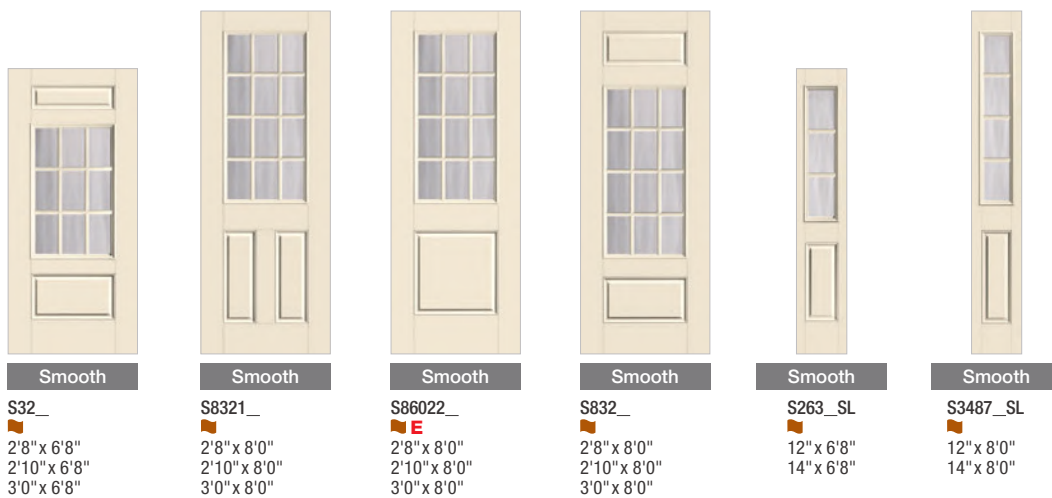

Smooth	Smooth	Smooth	Smooth	Smooth	Smooth
S32_	S8321_	S86022_	S832_	S263_SL	S3487_SL
2'8" x 6'8"	2'8" x 8'0"	2'8" x 8'0"	2'8" x 8'0"	12" x 6'8"	12" x 8'0"
2'10" x 6'8"	2'10" x 8'0"	2'10" x 8'0"	2'10" x 8'0"	14" x 6'8"	14" x 8'0"
3'0" x 6'8"	3'0" x 8'0"	3'0" x 8'0"	3'0" x 8'0"