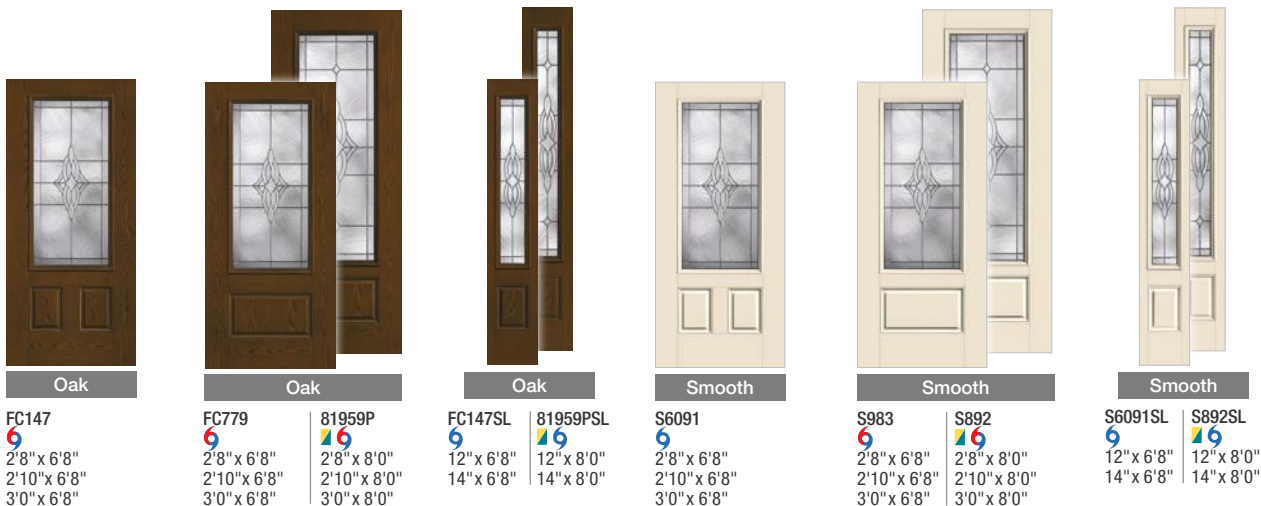

Oak

FC147
6
2'8" x 6'8"
2'10" x 6'8"
3'0" x 6'8"

Oak

FC779
6
2'8" x 6'8"
2'10" x 6'8"
3'0" x 6'8"

Oak

81959P
6
2'8" x 8'0"
2'10" x 8'0"
3'0" x 8'0"

Smooth

FC147SL
6
12" x 6'8"
14" x 6'8"

Smooth

81959PSL
6
12" x 8'0"
14" x 8'0"

Smooth

S6091
6
2'8" x 6'8"
2'10" x 6'8"
3'0" x 6'8"

S983
6
2'8" x 6'8"
2'10" x 6'8"
3'0" x 6'8"

S892
6
2'8" x 8'0"
2'10" x 8'0"
3'0" x 8'0"

S6091SL
6
12" x 6'8"
14" x 6'8"

S892SL
6
12" x 8'0"
14" x 8'0"