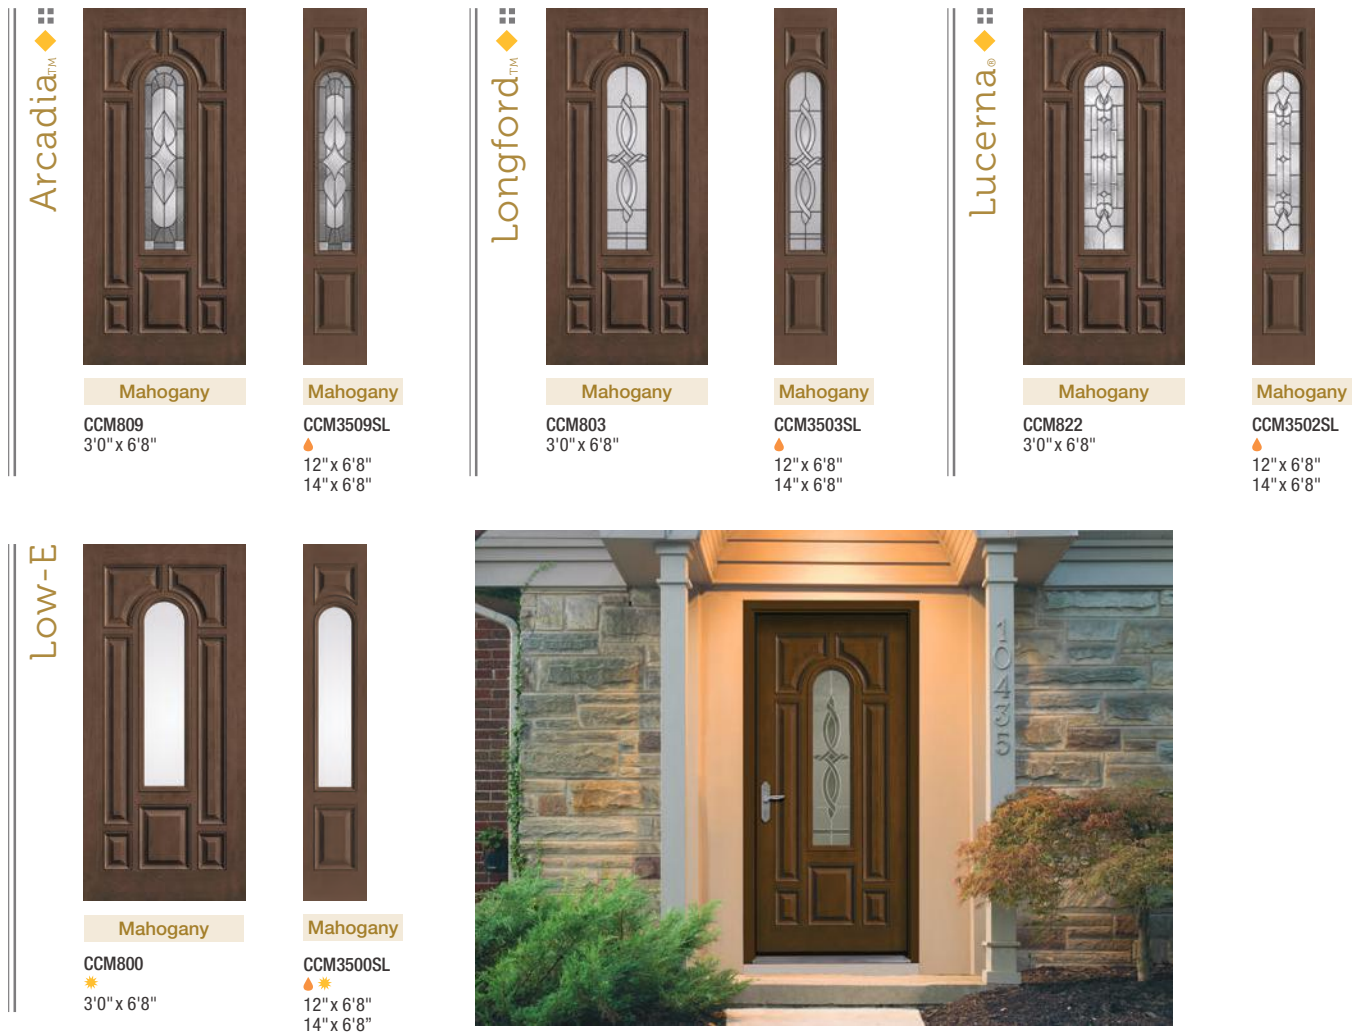

Center Lites

Founders Collection