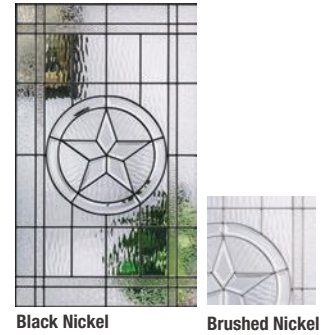

Texas Star
Glass Privacy Rating: **5**