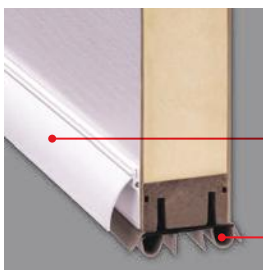

Rain Deflector

Bottom Sweep

Bottom of door;
exterior view.