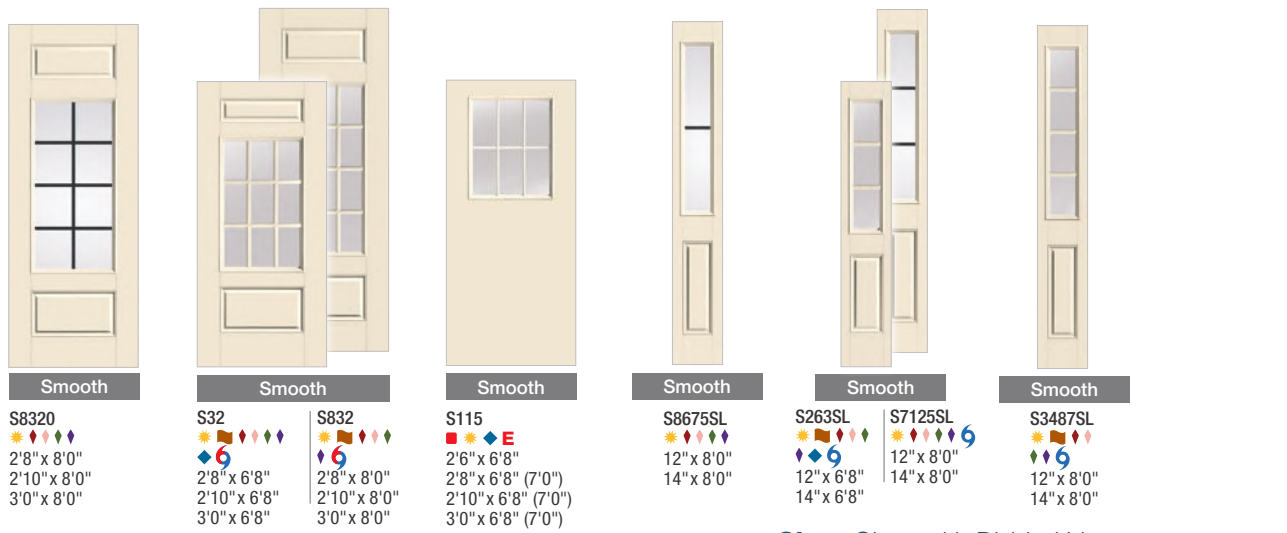

Smooth
S262
*♦♦♦♦♦6E
2'6" x 6'8"
2'8" x 6'8" (7'0")
2'10" x 6'8" (7'0")
3'0" x 6'8" (7'0")

Smooth
S6022
*♦♦♦♦♦6E
2'8" x 6'8" (7'0")
2'10" x 6'8" (7'0")
3'0" x 6'8" (7'0")

Smooth
S6042
*♦♦♦♦♦6
2'8" x 6'8"
2'10" x 6'8"
3'0" x 6'8"

Smooth
S8321
*♦♦♦♦♦6
2'8" x 8'0"
2'10" x 8'0"
3'0" x 8'0"

Smooth
S8325
*♦♦♦♦♦6E
2'8" x 8'0"
2'10" x 8'0"
3'0" x 8'0"

Smooth
S8318
*♦♦♦♦♦
2'8" x 8'0"
2'10" x 8'0"
3'0" x 8'0"

Smooth
S8319
*♦♦♦♦♦6
2'8" x 8'0"
2'10" x 8'0"
3'0" x 8'0"

Smooth
S8320
*♦♦♦♦♦
2'8" x 8'0"
2'10" x 8'0"
3'0" x 8'0"

Smooth
S32
*♦♦♦♦♦6
2'8" x 6'8"
2'10" x 6'8"
3'0" x 6'8"

Smooth
S832
*♦♦♦♦♦6
2'8" x 8'0"
2'10" x 8'0"
3'0" x 8'0"

Smooth
S115
*♦♦♦♦♦E
2'6" x 6'8"
2'8" x 6'8" (7'0")
2'10" x 6'8" (7'0")
3'0" x 6'8" (7'0")

Smooth
S8675SL
♦♦♦♦♦
12" x 8'0"
14" x 8'0"

Smooth
S263SL | S7125SL
*♦♦♦♦♦6 | *♦♦♦♦♦6
12" x 6'8" | 12" x 8'0"
14" x 6'8" | 14" x 8'0"

Smooth
S3487SL
*♦♦♦♦♦6
12" x 8'0"
14" x 8'0"

Clear Glass with Divided Lites *Continues on next page.*

Key

- No Stile Lines
- ☀ Low-E Glass (LE)
- Simulated Divided Lites (SDL)
- ♦ Flat or Contour White Grilles Between Glass (GBGF / GBGC)
- ♦ Flat or Contour Almond Grilles Between Glass (GBGF / GBGC)
- ♦ Flat or Contour Bronze Grilles Between Glass (GBGF / GBGC)
- ♦ Flat or Contour Black Grilles Between Glass (GBGF / GBGC)
- ♦ Fixed Grilles (FXG)
- 6 WBDR Options
- 6 WBDR / HVHZ Options
- E Elevated 10" Bottom Rail Options