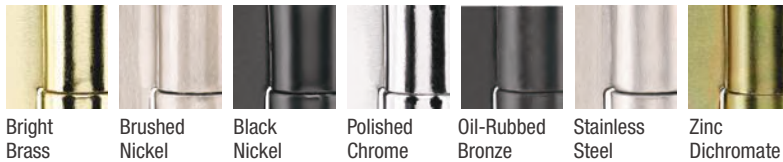

Self-Aligning Ball-Bearing

(Recommended for heavier Fiber-Classic, Smooth-Star and Steel doors.)

Contains locating tabs to assist in accurate alignment with specific door systems.

Classic-Craft Ball-Bearing

(Recommended for Classic-Craft premium entryways.)

Ball bearings help protect each hinge pivot for added support and stability.

Self-Aligning

(Recommended for heavier Fiber-Classic, Smooth-Star and Steel doors.)

Contains locating tabs to provide accurate alignment with specific door systems. Note: Non-removable pin option available with fixed pins, providing security on outswing applications.

Classic-Craft Ball-Bearing – Staggered Hole Pattern

(Recommended for Classic-Craft premium entryways.)

Ball bearings help protect each hinge pivot for added support and stability. Staggered hole pattern helps simplify assembly process. Note: Non-removable pin option available with fixed pins, providing security on outswing applications.

Security Tab

Security tabs prevent door from being taken off hinges, providing security on outswing applications.

Spring-Loaded

UL Listed with self-closing spring mechanism that helps pull the door closed for convenience or meets code requirements that may be applicable in Fire-door applications.*

Hinge Finish Options

Hinge Finish Options	■ = Available • = Not Applicable		Adjustable	Classic Craft Ball-Bearing	Classic Craft Ball-Bearing – Staggered Hole Pattern	Classic Craft Ball-Bearing – Staggered Hole Pattern (Non-Removable Pin)	Self-Aligning Ball-Bearing	Self-Aligning	Self-Aligning NRP (Non-Removable Pin)	Security Tab	Spring-Loaded
	Bright Brass	■	■	■	■	■	■	•	•	•	•
Brushed Nickel	■	■	■	■	■	■	■	■	■	■	
Black Nickel	■	■	■	■	■	■	•	■	•	■	
Polished Chrome	■	■	■	■	■	■	•	■	•	■	
Oil-Rubbed Bronze	■	■	■	■	■	■	■	■	•	■	
Stainless Steel	•	■	■	■	■	■	■	•	■	■	
Zinc Dichromate	•	■	■	■	■	■	■	■	■	■	

Hinges position the door to properly compress the weatherstrip and help ensure smooth operation. Features options to suit various applications and mate with mortise pockets machined into our doors. Adjustable security strike plate wraps around the jamb and engages the frame for added support and strength, and resistance against forced entry.