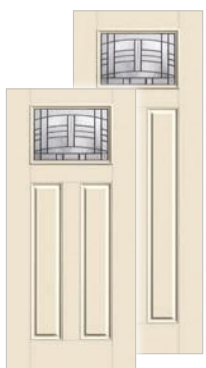

EnLiten™ Flush-Glazed Saratoga™ ◆◆

Smooth

S609 S8609
E
2'8" x 6'8" 2'8" x 8'0"
2'10" x 6'8" 2'10" x 8'0"
3'0" x 6'8" 3'0" x 8'0"