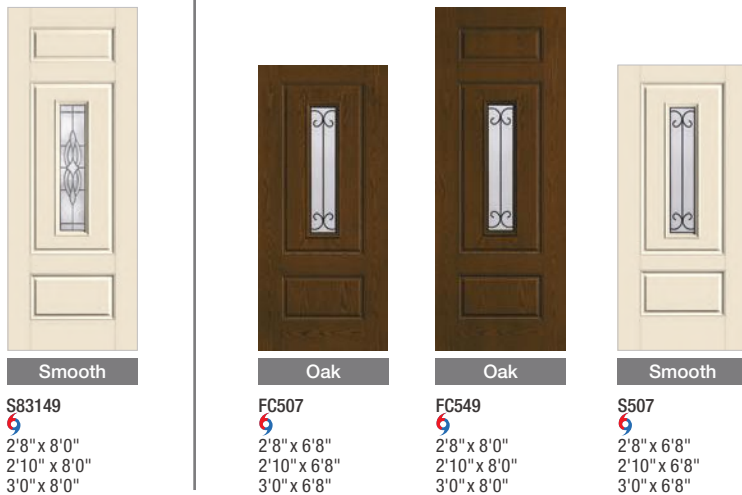

Riserva ×

Smooth
S83149
6
2'8" x 8'0"
2'10" x 8'0"
3'0" x 8'0"

Oak
FC507
6
2'8" x 6'8"
2'10" x 6'8"
3'0" x 6'8"

Oak
FC549
6
2'8" x 8'0"
2'10" x 8'0"
3'0" x 8'0"

Smooth
S507
6
2'8" x 6'8"
2'10" x 6'8"
3'0" x 6'8"

Smooth
S549
6
2'8" x 8'0"
2'10" x 8'0"
3'0" x 8'0"