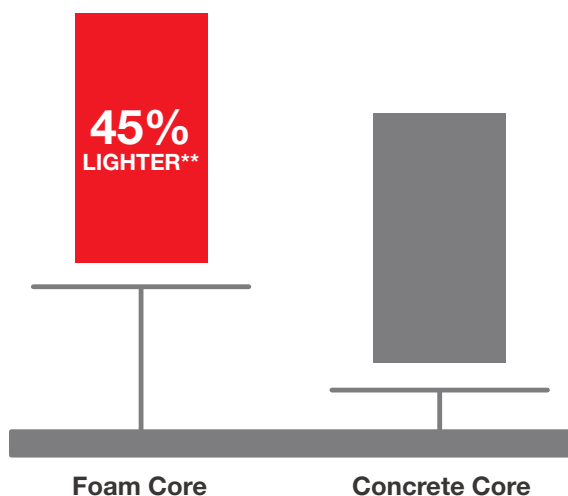

Therma-Tru® Fire-Rated Doors

From smooth to wood-grained, Therma-Tru offers products to meet most national and local code requirements for house-to-garage, multi-family residential and hotel / motel unit entries.* Explore a wide variety of 20-minute Fire-rated fiberglass and steel door styles.

- Fiber-Classic and Smooth-Star 20-minute Fire-rated fiberglass doors are now constructed with a polyurethane foam core that reduces overall door slab weight by 45% for easier handling and installation.**

20-Minute Fire-Rated Fiberglass Doors

- Tested to withstand a minimum of 20-minutes of fire exposure with temperatures that reach more than 1,400 degrees Fahrenheit.
- Features a 20-minute positive pressure rating.
- Certified by Intertek, Warnock Hersey for mortise lock use and features a wide lock stile to provide proper handleset reinforcement, combined with lock and hinge stiles that increase rigidity and stability.
- More durable than steel, and resist dents, scratches and rust, making them ideal for high-traffic, heavy-use environments.
- Features full-length lock side blocking, as well as blocking for panic and closure applications.
- Ideal for hotels, apartments, office buildings and other applications with security locks and card readers.

Additional Options

- Solid-panel steel wood-edge doors also available with the 20-minute Fire-rated label, starting on page 258.

For California Projects

Therma-Tru Fiber-Classic and Smooth-Star 20-minute Fire-rated fiberglass doors meet or exceed building codes and regulations specific to the state of California, including:

- ✓ California Wildland Urban Interface (WUI) requirements.
- ✓ California Air Resources Board (CARB) formaldehyde regulations.
- ✓ California State Fire Marshall test CA SFM 12-7A-1.

For Florida Projects

Therma-Tru Fiber-Classic and Smooth-Star foam core 20-minute Fire-rated fiberglass doors include options to meet building codes and regulations specific to the state of Florida.

- ✓ Approved for structural use in Florida.
- ✓ Approved for Wind-Borne Debris Regions (WBDR).

*To confirm fire door requirements in your jurisdiction, always check with your local building code authority.

**Comparison of 20-minute foam core Fire-rated door to a 20-minute concrete core Fire-rated door with similar style.

Note: To see the full results of third-party Intertek, Warnock-Hersey testing, visit www.thermatru.com/performance data.

Left: Fiber-Classic Mahogany Collection Door – FMF205, Finish – Driftwood