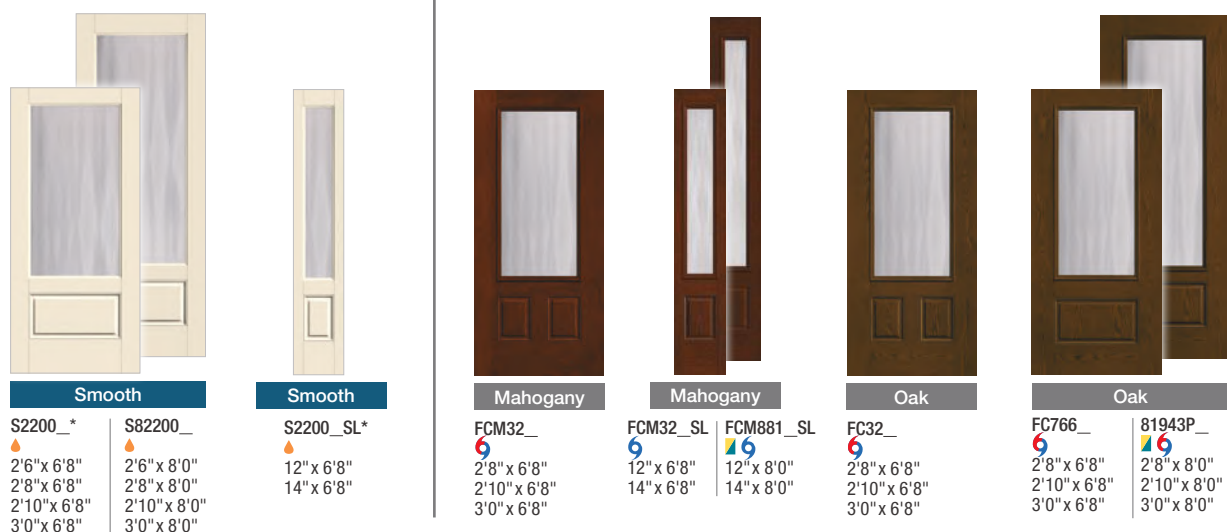

EnLiten™ Flush-Glazed Privacy & Textured Glass

Privacy & Textured Glass

S2200_* Smooth 2'6" x 6'8" 2'8" x 6'8" 2'10" x 6'8" 3'0" x 6'8"	S82200_ Smooth 2'6" x 8'0" 2'8" x 8'0" 2'10" x 8'0" 3'0" x 8'0"	S2200_SL* Smooth 12" x 6'8" 14" x 6'8"	FCM32_ Mahogany 2'8" x 6'8" 2'10" x 6'8" 3'0" x 6'8"	FCM32_SL Mahogany 12" x 6'8" 14" x 6'8"	FCM881_SL Mahogany 12" x 8'0" 14" x 8'0"	FC32_ Oak 2'8" x 6'8" 2'10" x 6'8" 3'0" x 6'8"	FC766_ Oak 2'8" x 6'8" 2'10" x 6'8" 3'0" x 6'8"	81943P_ Oak 2'8" x 8'0" 2'10" x 8'0" 3'0" x 8'0"