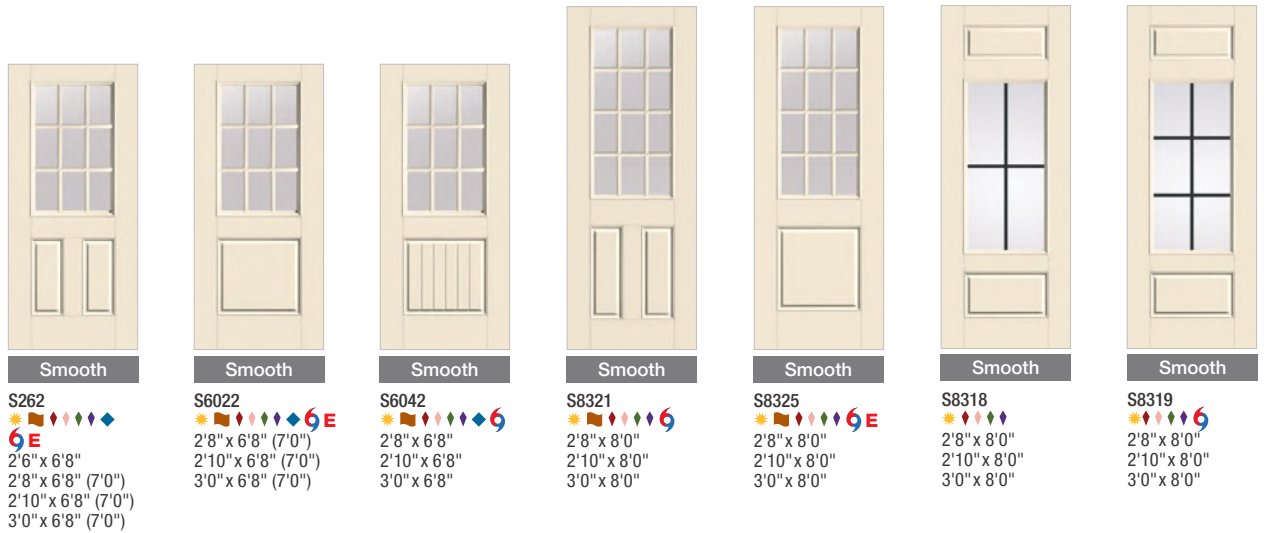

Clear Glass with Divided Lites *Continues on next page.*

Key

- No Stile Lines
- ☀ Low-E Glass (LE)
- Simulated Divided Lites (SDL)
- ♦ Flat or Contour White Grilles Between Glass (GBGF / GBGC)
- ♦ Flat or Contour Almond Grilles Between Glass (GBGF / GBGC)
- ♦ Flat or Contour Bronze Grilles Between Glass (GBGF / GBGC)
- ♦ Flat or Contour Black Grilles Between Glass (GBGF / GBGC)
- ♦ Fixed Grilles (FXG)
- 6 WBDR Options
- 6 WBDR / HVHZ Options
- E Elevated 10" Bottom Rail Options