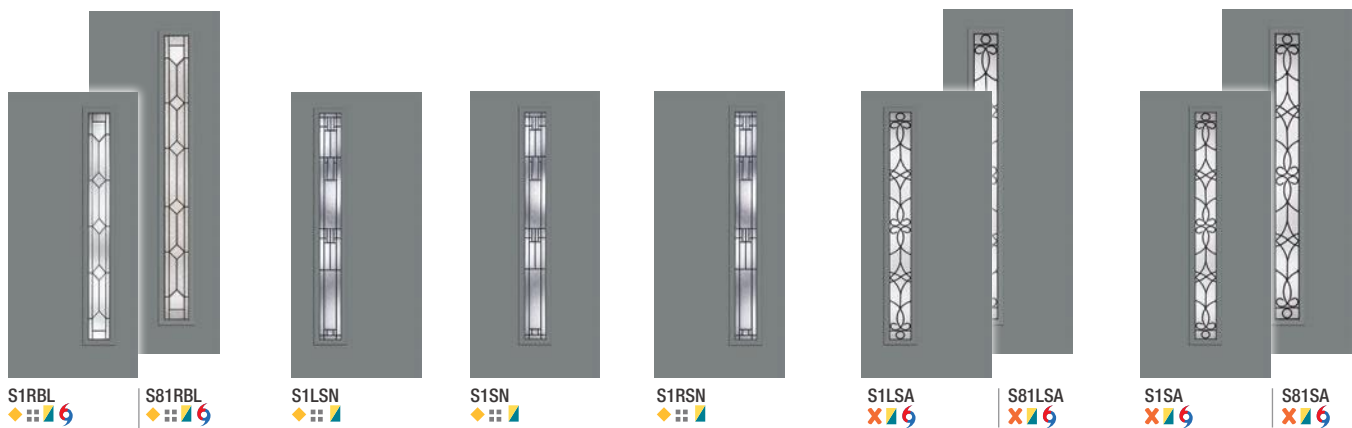

Línea Continues on next page.

Privacy & Textured Glass Options
Add the code to the blank in the style number for the desired door and glass combination. For details on glass options, see page 262.

XK = Reeded
XE = Satin Etch
XJ = Chinchilla
XN = Granite
XG = Geometric
XC = Chord
XR = Rainglass

1. **Key**
2. ★ Low-E Glass (LE)
   - Black Nickel Caming (1D)
   - Brushed Nickel Caming (1C)
   - Brass Caming (1A)
   - ✕ Wrought Iron (1W)
   - NEW Scrolled & Flat Advanta Lite Frame
   - 6 WBDR / HVHZ Options