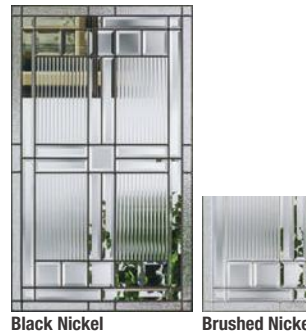

Saratoga
Glass Privacy Rating: **7**