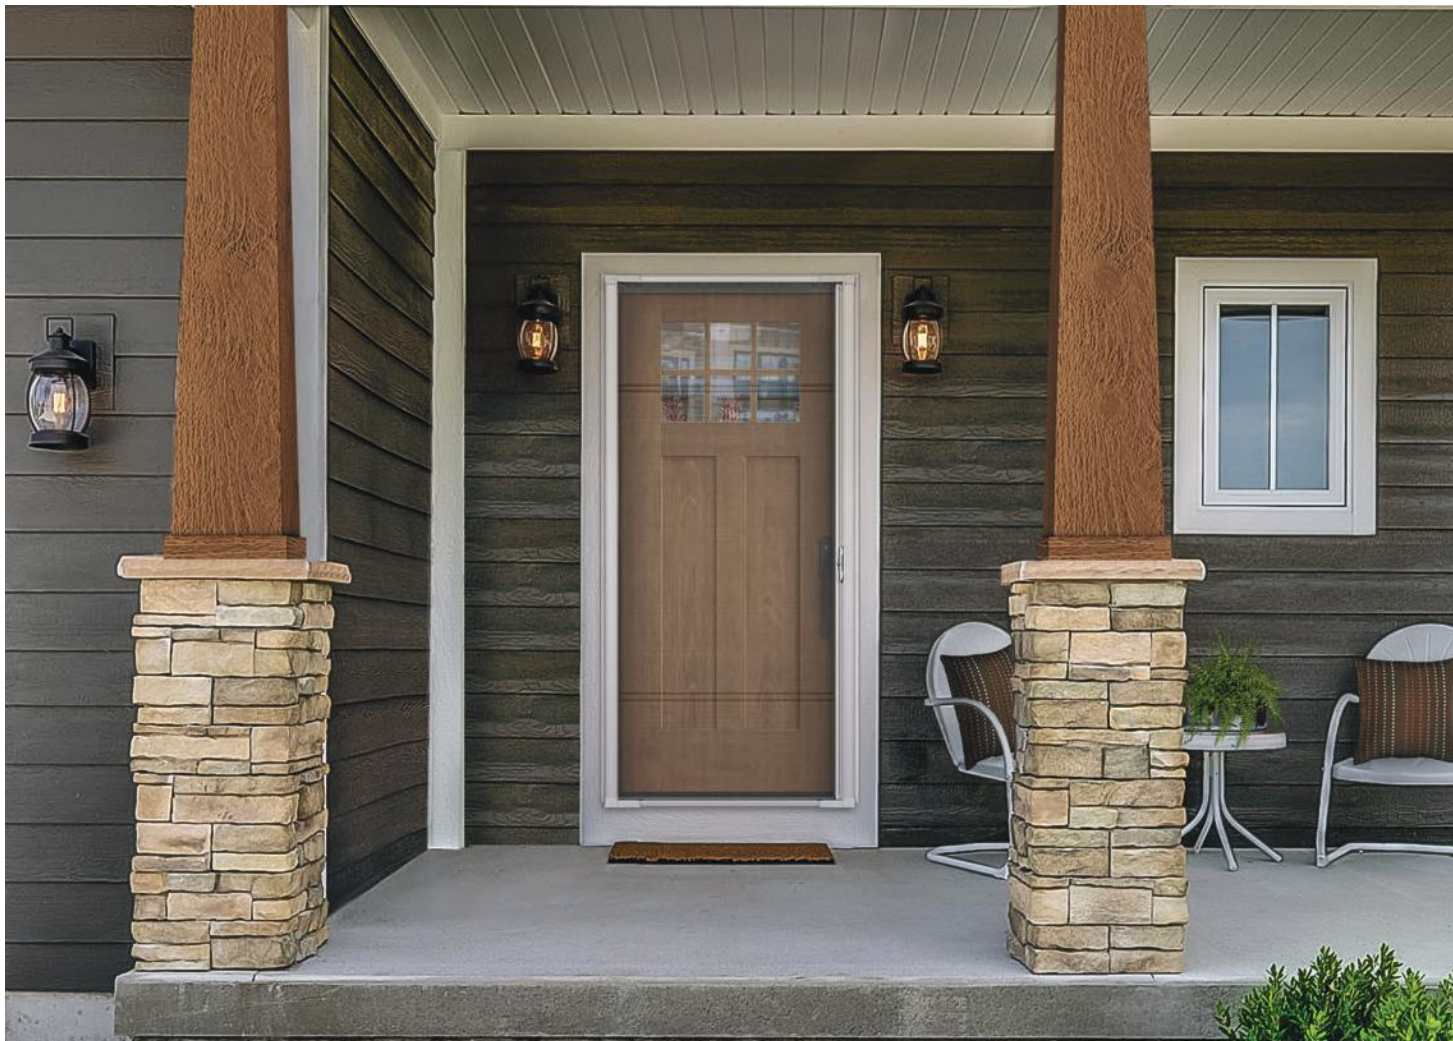

NEW Retractable Screen Doors

for Therma-Tru® Door Systems

A breath of fresh air.

Discover a retractable screen solution with a discreet, hidden design – providing a seamless transition from indoors to outdoors. The Therma-Tru retractable screen door allows fresh air and natural light inside while keeping debris and insects out. Plus, it's been quality tested for compatibility with Therma-Tru entry door systems.

Available with most Therma-Tru® inswing door systems, starting on page 42.

Installation is quick and easy, taking approximately 30 minutes.*

Warranty Coverage (Excluding screen mesh.)

When purchased with a Therma-Tru door system.

When installed separately.

Classic Craft

Fiber-Classic,
Smooth-Star,
Pulse Fiberglass

Profiles, Traditions,
Pulse Steel