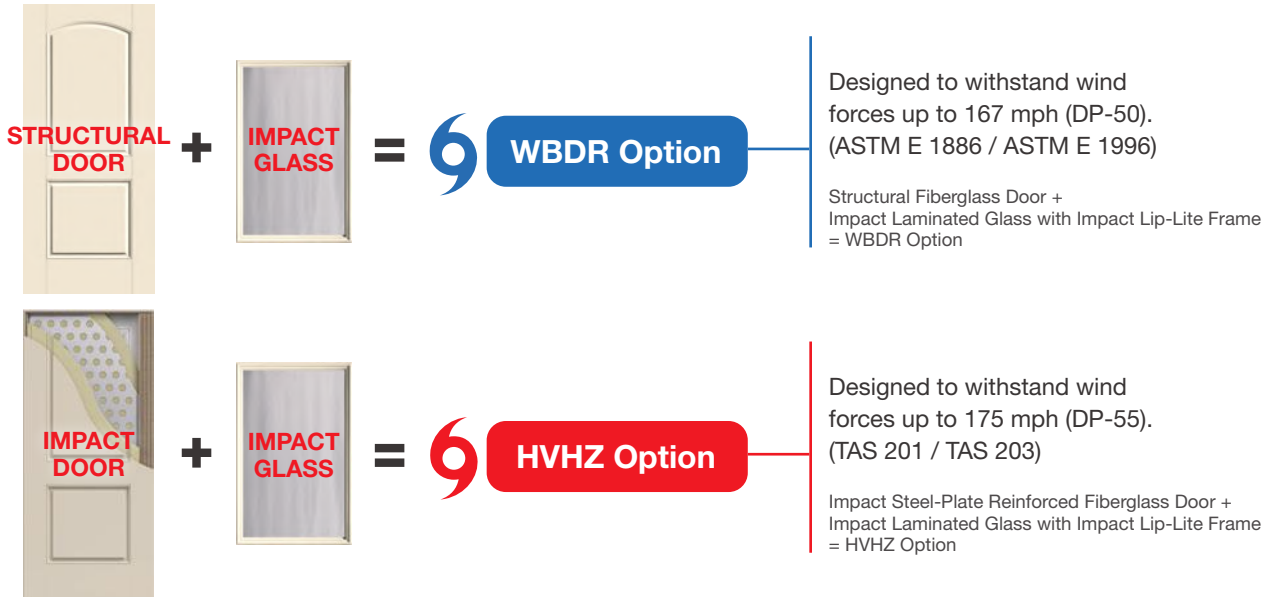

2 Use the icons to find available Therma-Tru® product options in this catalog.

WBDR / HVHZ Options: Look for this icon to find door and sidelite styles that can be configured for WBDR or HVHZ.

3 Verify that there is a Therma-Tru product approval specific to your area for the door system configuration before buying.*

4 Make sure the product is installed in compliance with the product approval to meet building codes.

The performance of the door system depends on how it is installed. Proper installation is required to comply with building codes.

*Product approvals show that the door system meets applicable codes when selected, assembled and installed as instructed. Note: See your Therma-Tru seller or visit www.thermatru.com for product approvals and installation instructions. Always confirm building code requirements in your area before buying. Follow weather and news reports to assess severe weather situations and obey local authorities' shelter and evacuation orders. No product guarantees safety for persons or property, nor makes any premises hurricane- or impact-proof.