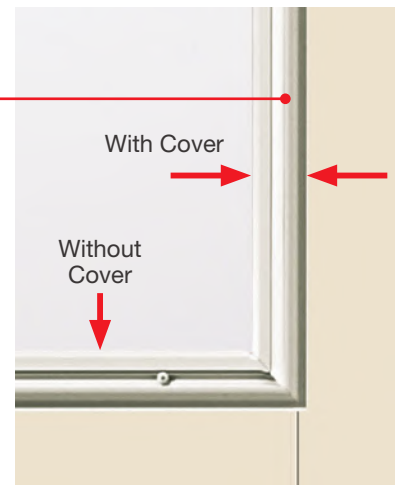

Impact Lip-Lite Frame

Features durable, paintable aluminum construction.

An attractive scrolled profile gives a thin, sleek appearance and a screw channel cover helps hide unsightly screws.