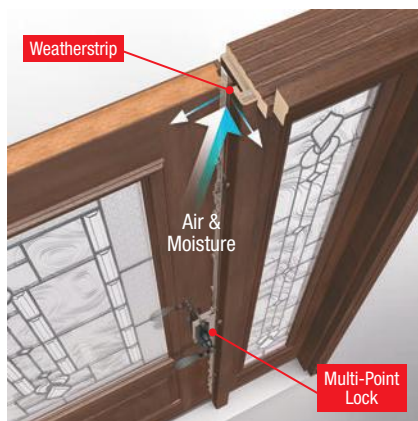

5 Multi-point locking system (recommended) engages the door and frame at three points from top to bottom for enhanced security while helping to preserve the **weatherstrip's** seal even under wind pressure.