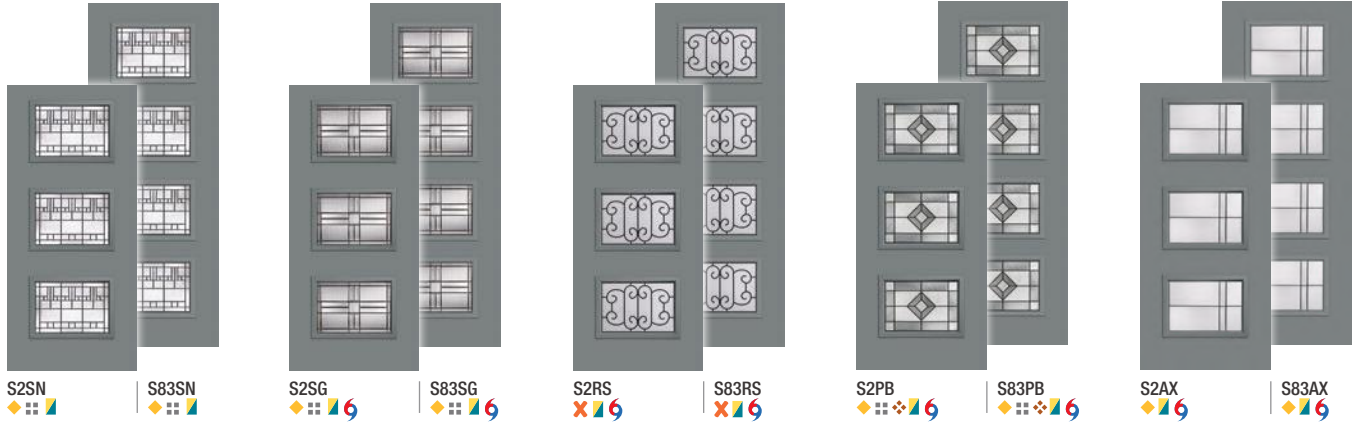

Ari

Note: Product images show exterior side of door.