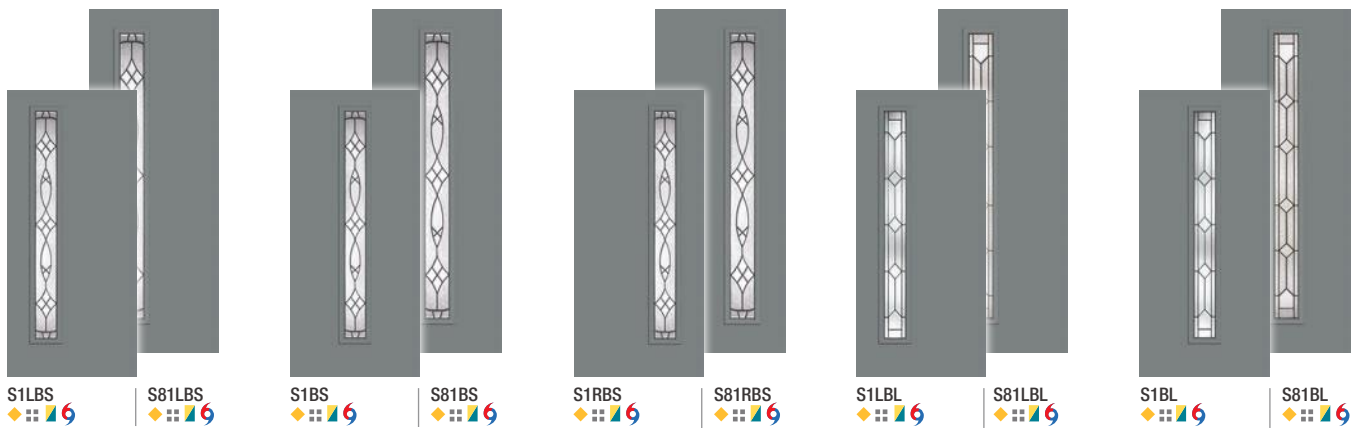

Línea

Note: Product images show exterior side of door.

			It's your decision, by design. Select a look for the door and sidelites. Choose a material. Find an available glass design and frame to complete the statement. Stain or paint it any color. Explore all the possible combinations at thermatru.com/pulse.
Wood-Grained Fiberglass: Mahogany or Oak (Shown in Driftwood stain.)	Smooth Fiberglass	Steel	

Note: Door and sidelite styles shown in smooth fiberglass with flat lite frame. To see styles in other material choices, go to thermatru.com/pulse.

Note: See page 299 for important product details that may help with your purchase decision.
Top: Pulse Ari, Axis Glass with Scrolled Lite Frame, Door – S83AX, ©TheHouseDesigners.com