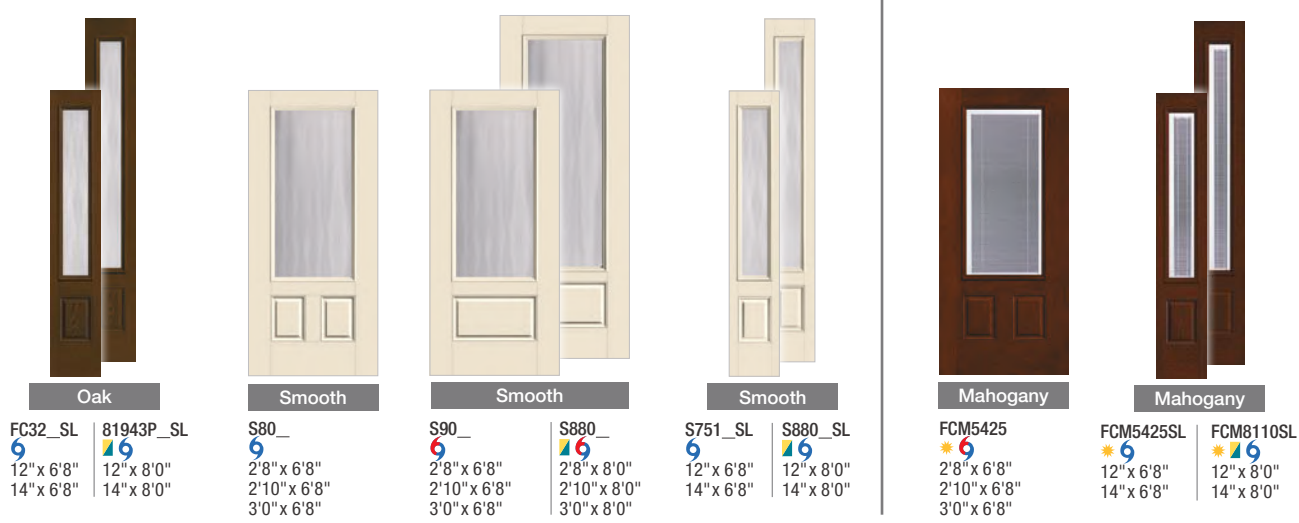

Internal Blinds

FC32_SL Oak 12" x 6'8" 14" x 6'8"	81943P_SL Oak 12" x 8'0" 14" x 8'0"	S80_ Smooth 2'8" x 6'8" 2'10" x 6'8" 3'0" x 6'8"	S90_ Smooth 2'8" x 6'8" 2'10" x 6'8" 3'0" x 6'8"	S880_ Smooth 2'8" x 8'0" 2'10" x 8'0" 3'0" x 8'0"	S751_SL Smooth 12" x 6'8" 14" x 6'8"	S880_SL Smooth 12" x 8'0" 14" x 8'0"	FCM5425 Mahogany 2'8" x 6'8" 2'10" x 6'8" 3'0" x 6'8"	FCM5425SL Mahogany 12" x 6'8" 14" x 6'8"	FCM8110SL Mahogany 12" x 8'0" 14" x 8'0"

Internal Blinds *Continues on next page.*

Key

- Flush-Glazed Glass with Detailed Sticking (FG)
- Low-E Glass (LE)
- Simulated Divided Lites (SDL)
- Simulated Divided Lites (SDLF1)
- NEW Scrolled & Flat Advanta Lite Frame
- NEW Scrolled Advanta Lite Frame
- WBDR Options
- WBDR / HVHZ Options