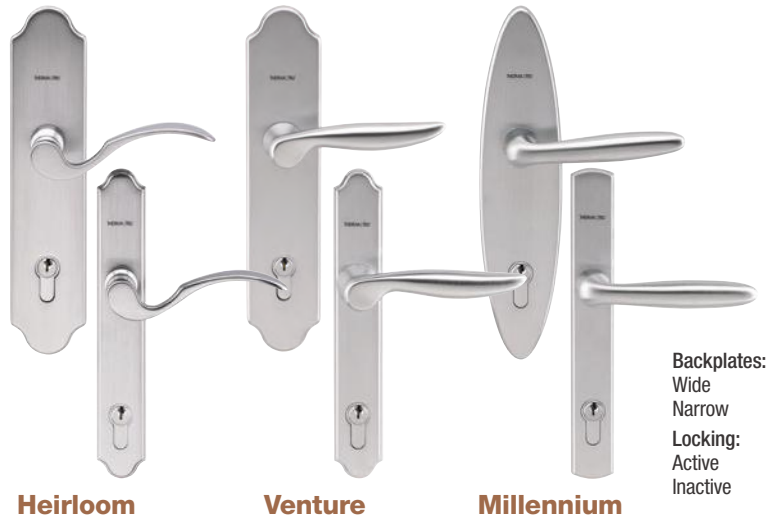

### Finish Options

Brushed Nickel

Black Nickel

Oil-Rubbed Bronze

**Heirloom**

**Venture**

**Millennium**

Backplates:  
Wide  
Narrow  
Locking:  
Active  
Inactive