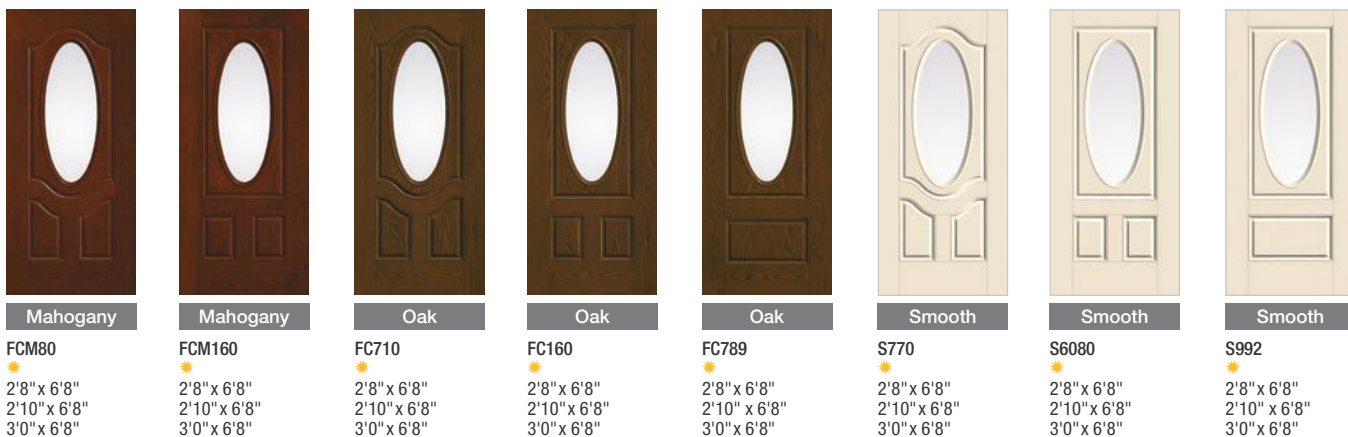

Clear Glass

Key

- ★ Low-E Glass (LE)
- Black Nickel Caming (1D)
- Brushed Nickel Caming (1C)
- Brass Caming (1A)