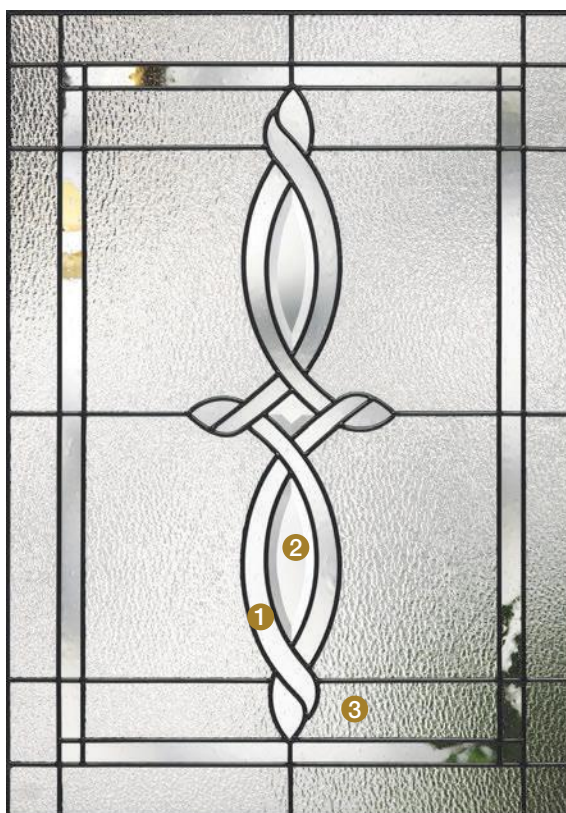

Black Nickel