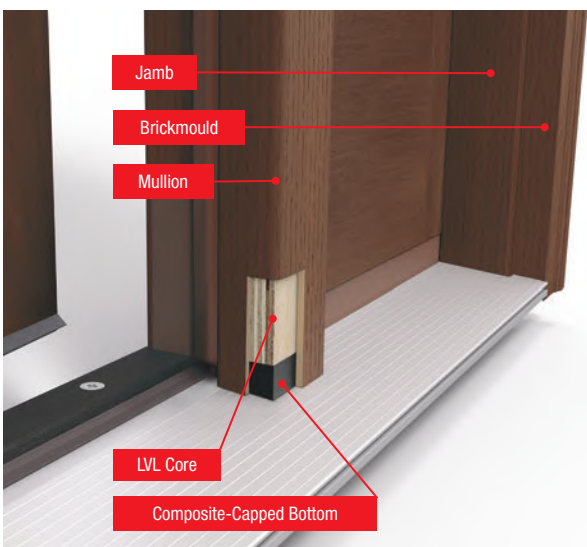

**6 Lip-lite frame** (shown right) features a **compression seal** against weather on the outside of the **door** and an **adhesive seal** against weather on the outside of the **glass**. **Flush-glazed glass** (shown left) is built directly into the door without a Lip-lite frame, featuring a **high-performance adhesive weather seal** inside and out.