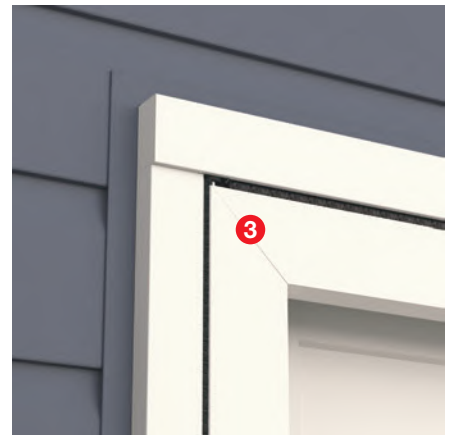

3 The storm door features a modern profile with mitered corners for a sleek, on-trend look that emphasizes the beauty of the entry door. The storm door panel fits into Therma-Tru's **flat-profile composite brickmould**.

*Patent pending.

**Compatible with with most 6'8" single entry Therma-Tru doors.

Note: See your Therma-Tru seller or visit www.thermatru.com for details on limited warranties and exclusions.