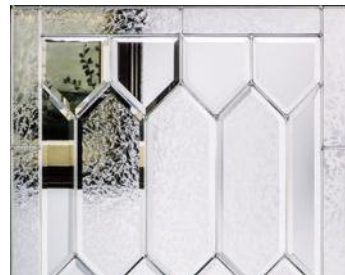

Brushed Nickel

Sedona

Art meets glass in Sedona where Arts and Crafts simplicity is designed with **1** slump glass, **2** clear bevels, **3** clear artque glass and coming.