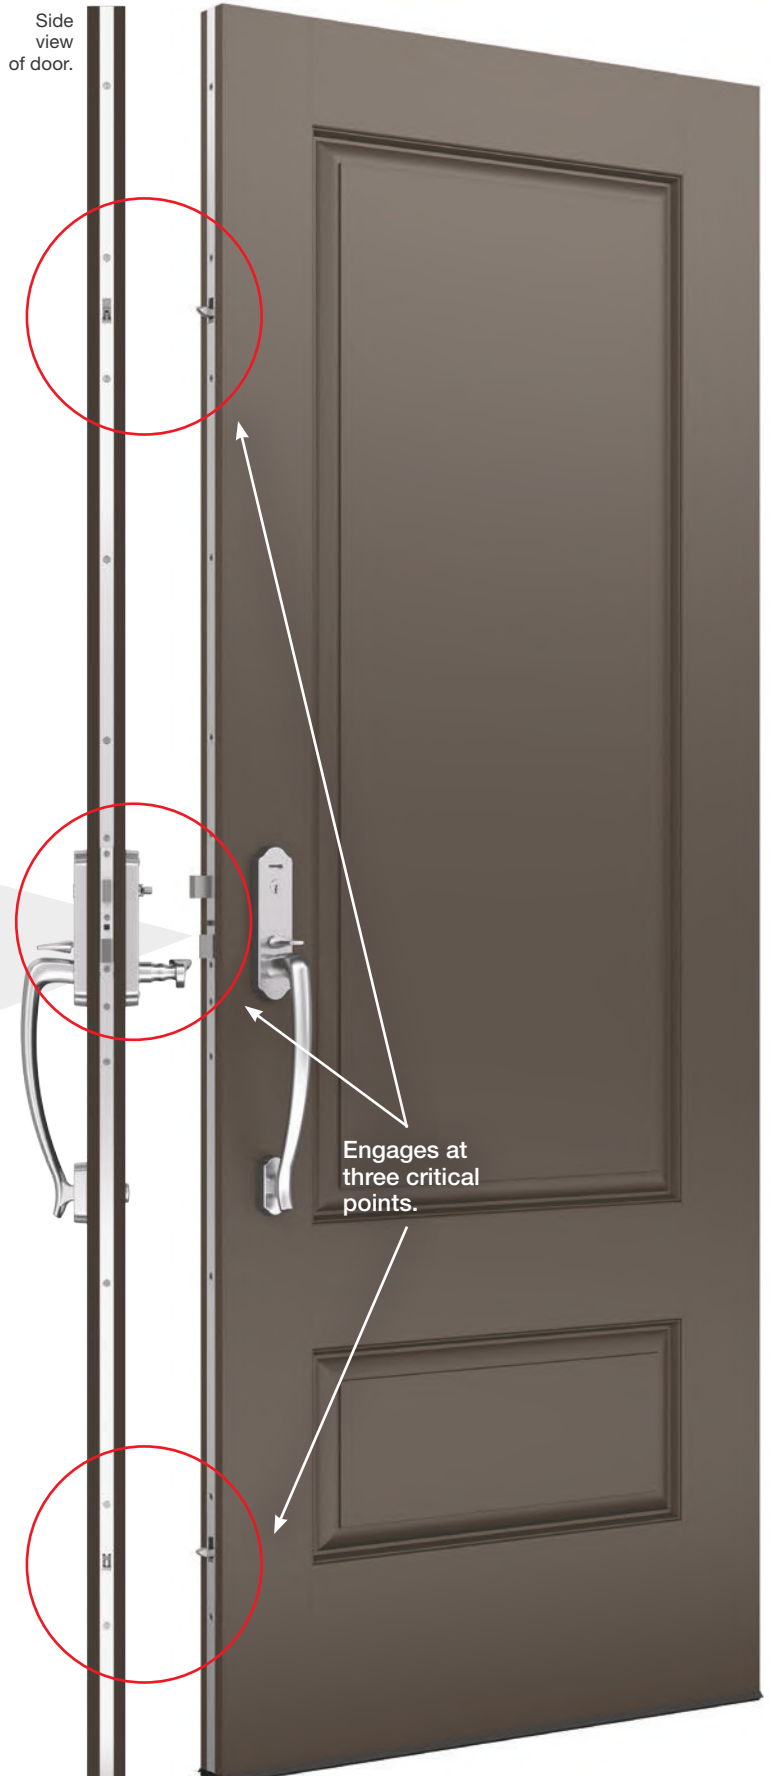

Key

Tru-Defense Eligible

Side view of door.

Engages at three critical points.

Exterior view of door.