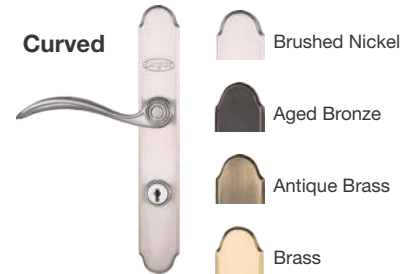

7 QuickFit™ Handlesets