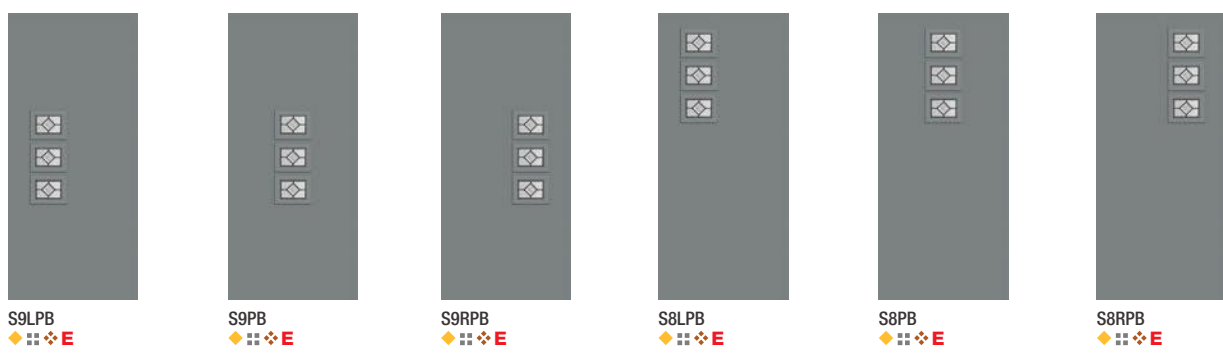

Echo *Continues on next page.*

Privacy & Textured Glass Options
Add the code to the blank in the style number for the desired door and glass combination. For details on glass options, see page 262.

XK = Reeded	XE = Satin Etch	XJ = Chinchilla	XN = Granite
XG = Geometric	XC = Chord	XR = Rainglass	

Key

Low-E Glass (LE)	Brass Caming (1A)	WBDR / HVHZ Options
Black Nickel Caming (1D)	Wrought Iron (1W)	Elevated 10" Bottom Rail Options
Brushed Nickel Caming (1C)	NEW Scrolled & Flat Advanta Lite Frame