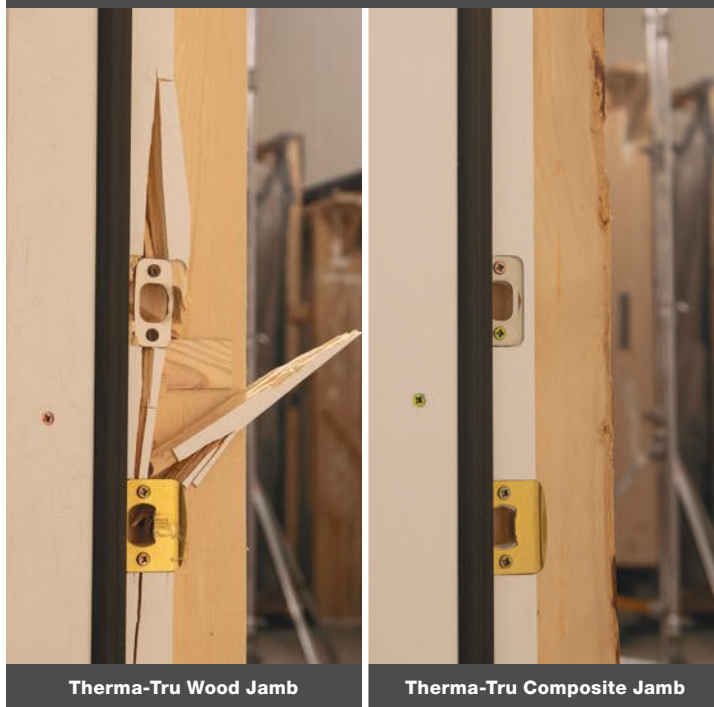

Pendulum Impact Test

Therma-Tru Wood Jamb

Therma-Tru Composite Jamb

Code-Compliant Options

Therma-Tru composite door frame delivers the durability and reliability you expect from Therma-Tru with options to meet select national and local building code requirements.**

Impact-rated to meet high-wind and coastal region codes and regulations, offering excellent performance in extreme weather conditions while providing added protection.**

20-minute Fire-rated to meet most national and local code requirements for house-to-garage, multi-family residential and hotel / motel unit entries.**

*Comparison of pendulum impact test results for Therma-Tru composite door frame and standard finger-jointed Pine wood door frame, both with similar pre-hung doors.

**To confirm code requirements in your jurisdiction, always check with your local building code authority.

Note: See your Therma-Tru seller or visit www.thermatru.com for product approvals and installation instructions. Always confirm building code requirements in your area before buying. Follow weather and news reports to assess severe weather situations and obey local authorities' shelter and evacuation orders. No product guarantees safety for persons or property, nor makes any premises hurricane- or impact-proof. To see full results of third-party Intertek, Warnock-Hersey testing, visit www.thermatru.com/performance.