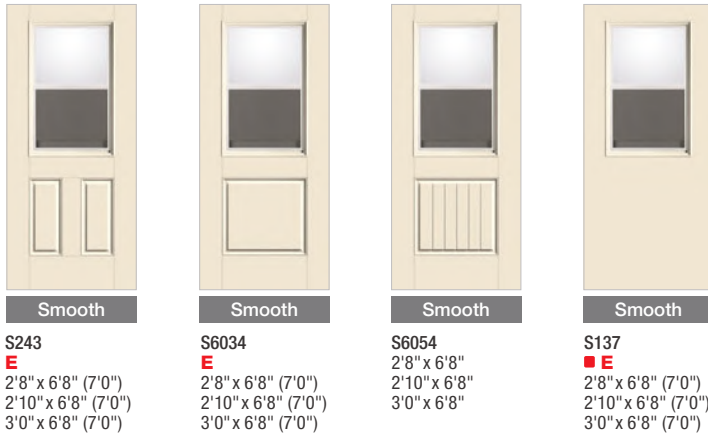

Screen Vented Lites*

S243 E 2'8" x 6'8" (7'0") 2'10" x 6'8" (7'0") 3'0" x 6'8" (7'0")	S6034 E 2'8" x 6'8" (7'0") 2'10" x 6'8" (7'0") 3'0" x 6'8" (7'0")	S6054 2'8" x 6'8" 2'10" x 6'8" 3'0" x 6'8"	S137 E 2'8" x 6'8" (7'0") 2'10" x 6'8" (7'0") 3'0" x 6'8" (7'0")