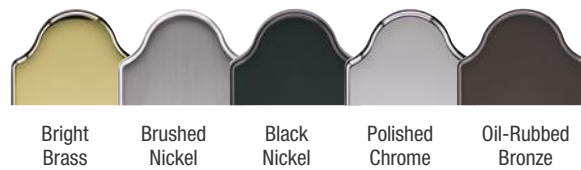

Finish Options

Bright Brass

Brushed Nickel

Black Nickel

Polished Chrome

Oil-Rubbed Bronze