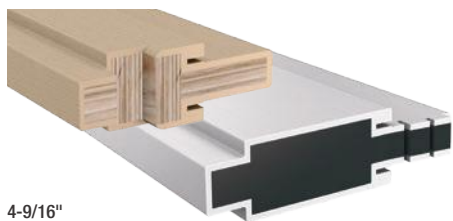

### Storm Door-Ready Mullions

4-9/16"  
6-9/16"

Engineered as part of Therma-Tru's complete entry door system, our composite door frame is

**more reliable and up to 50% stronger on average than standard wood door frames\***