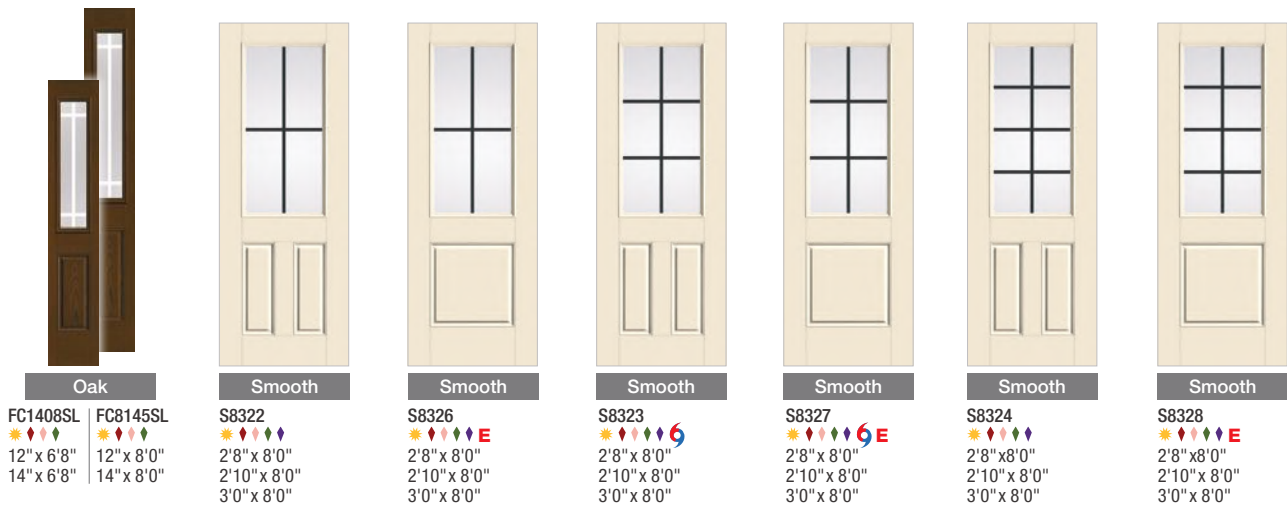

Oak
FC1408SL | FC8145SL
*♦♦♦♦♦ | *♦♦♦♦♦
12" x 6'8" | 12" x 8'0"
14" x 6'8" | 14" x 8'0"

Smooth
S8322
*♦♦♦♦♦
2'8" x 8'0"
2'10" x 8'0"
3'0" x 8'0"

Smooth
S8326
*♦♦♦♦♦E
2'8" x 8'0"
2'10" x 8'0"
3'0" x 8'0"

Smooth
S8323
*♦♦♦♦♦6
2'8" x 8'0"
2'10" x 8'0"
3'0" x 8'0"

Smooth
S8327
*♦♦♦♦♦6E
2'8" x 8'0"
2'10" x 8'0"
3'0" x 8'0"

Smooth
S8324
*♦♦♦♦♦
2'8" x 8'0"
2'10" x 8'0"
3'0" x 8'0"

Smooth
S8328
*♦♦♦♦♦E
2'8" x 8'0"
2'10" x 8'0"
3'0" x 8'0"