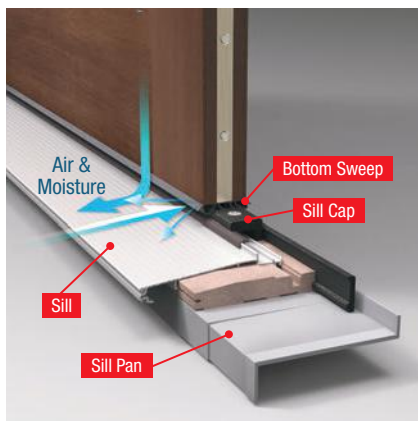

2 Sill and bottom sweep form a tight seal against wind-driven moisture infiltration at the bottom of the door system and help channel moisture away from the home. **Sill pan** (recommended) adds an extra layer of protection to help keep moisture away from the subfloor.