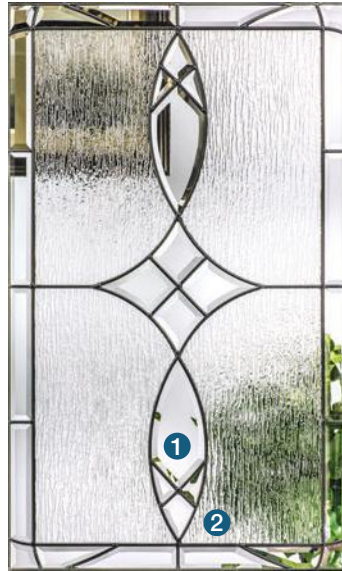

Decorative & Specialty Glass Designs

Blackstone®

Traditional English design meets **1** clear curved bevels, **2** rainglass and coming to create the distinctive styling of Blackstone. Entries get the best of both privacy and simple refinement.

Black Nickel