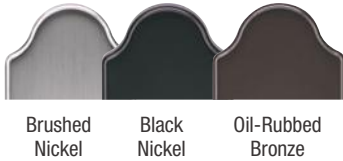

### Finish Options

Brushed Nickel

Black Nickel

Oil-Rubbed Bronze

**Heirloom**

**Venture**

**Millennium**

Backplates:  
Wide  
Narrow  
Locking:  
Active  
Inactive