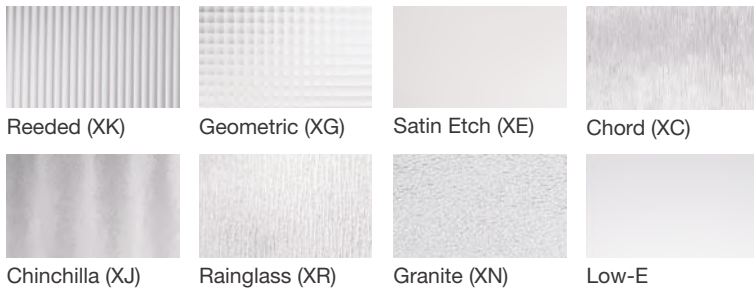

Residential

Commercial & Multi-Resident

EnLiten™ Flush-Glazed Riders
for Construction & Installation, and Homeowners