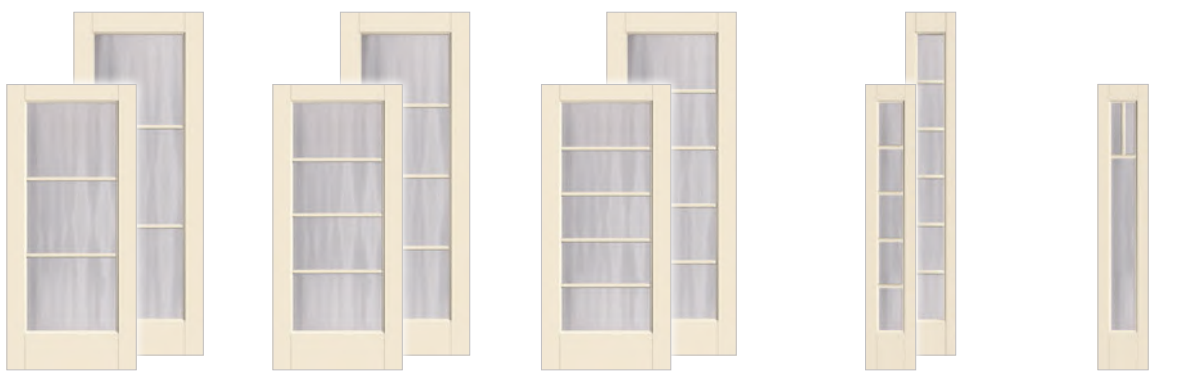

Smooth	Smooth	Smooth	Smooth	Smooth	Smooth	Smooth	Smooth	
S5705 ▲ 2 E	S85705 ▲ 2 E	S5715 ▲ 2 E	S85715 ▲ 2 E	S5725 ▲ 2 E	S85725 ▲ 2 E	S2010_SL ▲ 2 E	S84886_SL ▲ 2 E	S2000_SL-2C* ▲ 2 E
2'6" x 6'8" ▲ 2'8" x 6'8" ▲ 2'10" x 6'8" ▲ 3'0" x 6'8" ▲	2'6" x 8'0" 2'8" x 8'0" 2'10" x 8'0" 3'0" x 8'0"	2'6" x 6'8" ▲ 2'8" x 6'8" ▲ 2'10" x 6'8" ▲ 3'0" x 6'8" ▲	2'6" x 8'0" 2'8" x 8'0" 2'10" x 8'0" 3'0" x 8'0"	2'6" x 6'8" ▲ 2'8" x 6'8" ▲ 2'10" x 6'8" ▲ 3'0" x 6'8" ▲	2'6" x 8'0" 2'8" x 8'0" 2'10" x 8'0" 3'0" x 8'0"	10" x 6'8" ▲ 12" x 6'8" ▲ (7'0") 14" x 6'8" ▲ (7'0")	12" x 8'0" ▲ 14" x 8'0" ▲	10" x 6'8" ▲ 12" x 6'8" ▲ 14" x 6'8" ▲