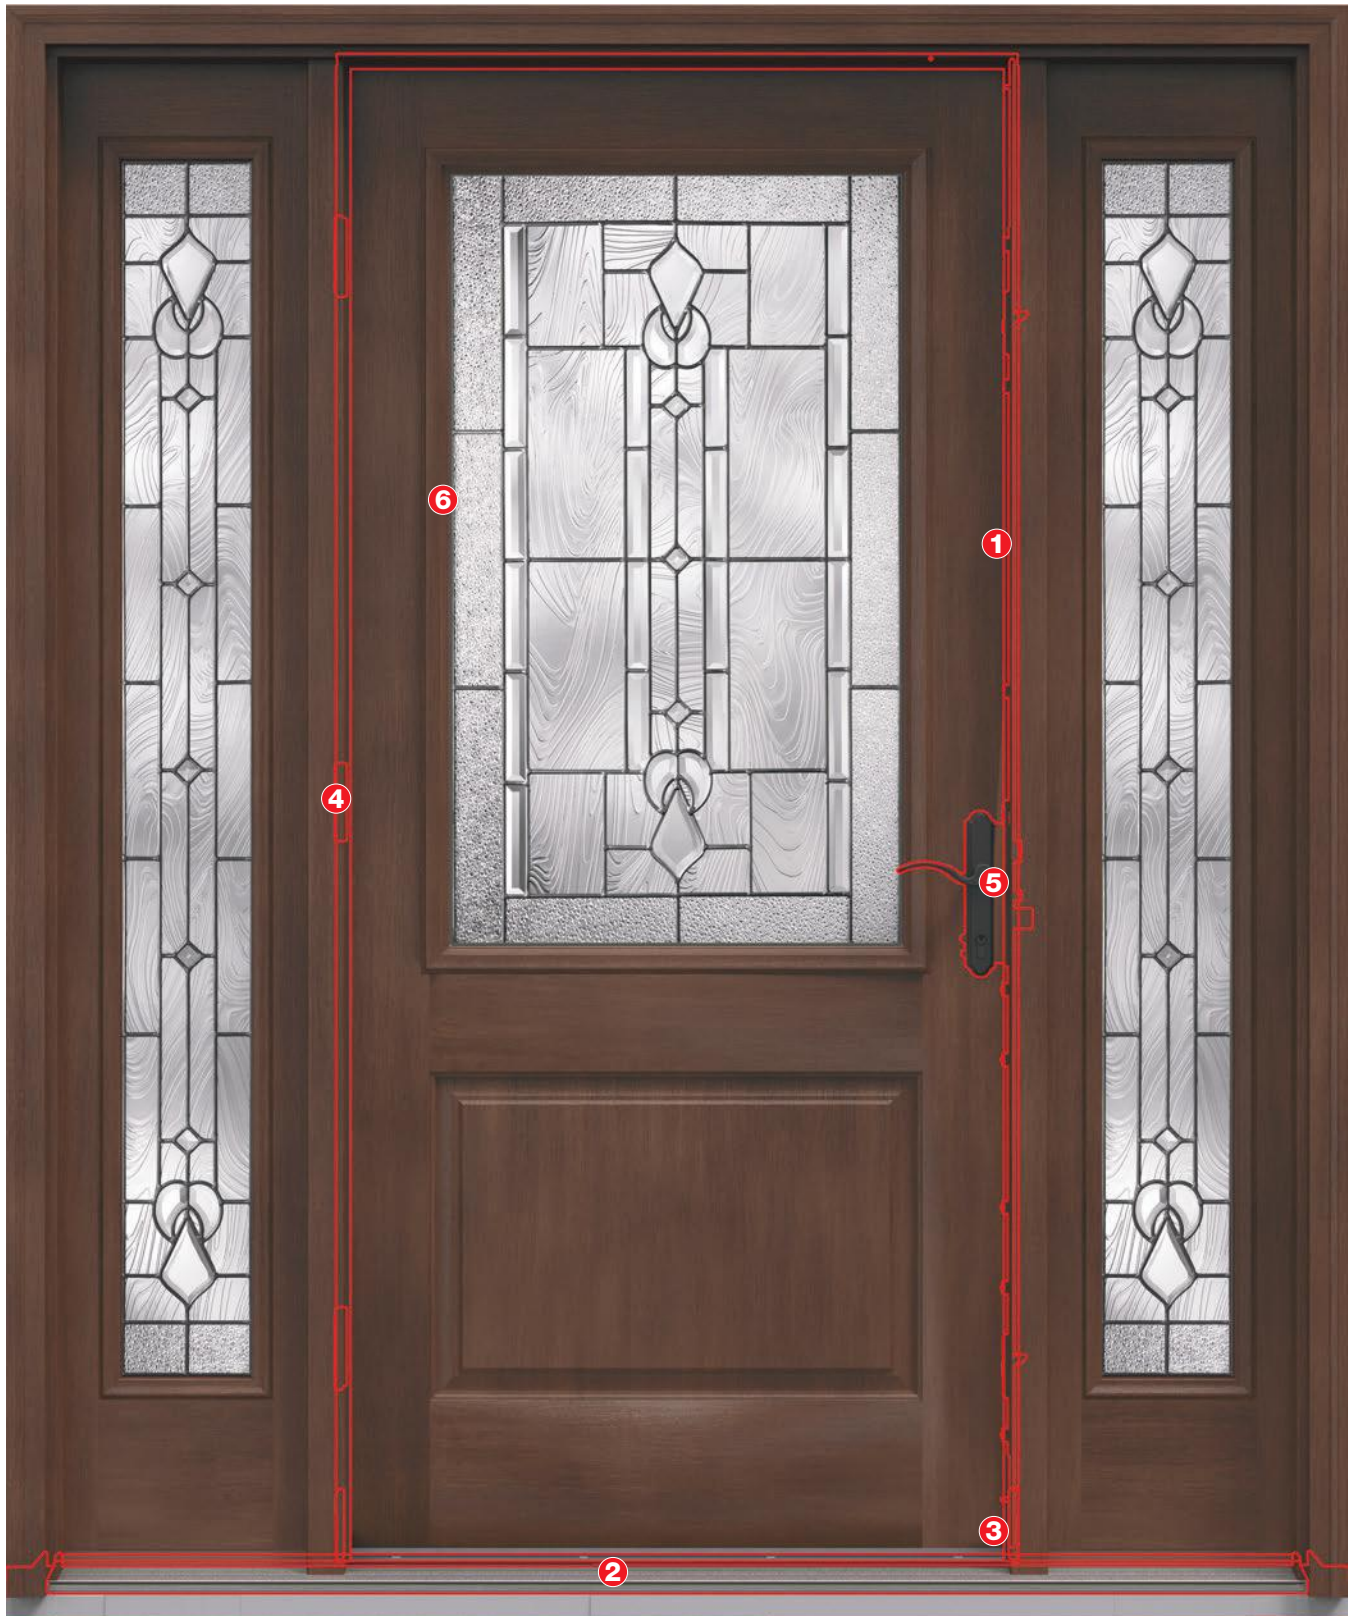

Engineered to Work Together

Our complete door systems feature doors, glass and components engineered to work together to resist leaks and drafts, and help maintain energy efficiency and weather resistance.