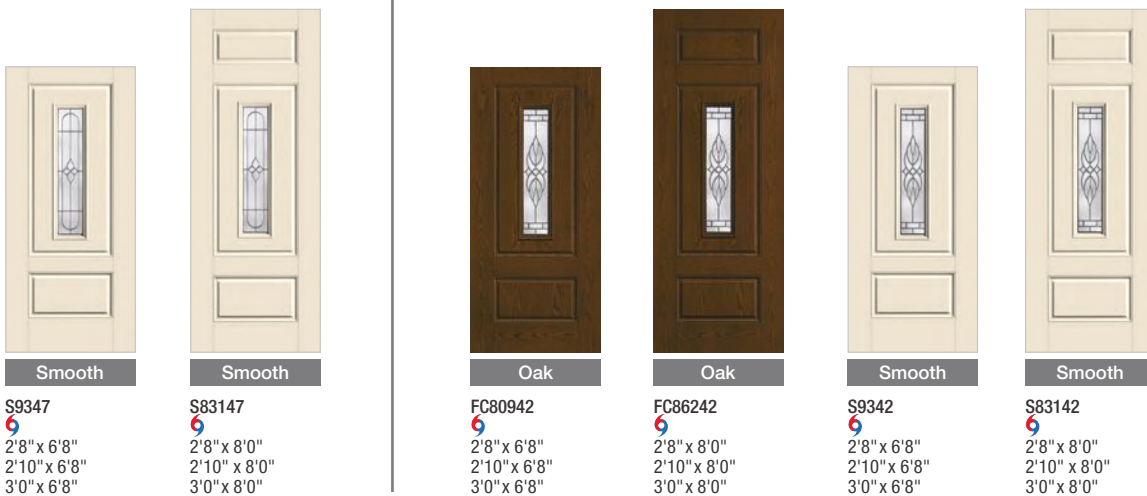

Kensington™ ◆ ◆

Smooth
S9347
6
2'8" x 6'8"
2'10" x 6'8"
3'0" x 6'8"

Smooth
S83147
6
2'8" x 8'0"
2'10" x 8'0"
3'0" x 8'0"

Oak
FC80942
6
2'8" x 6'8"
2'10" x 6'8"
3'0" x 6'8"

Oak
FC86242
6
2'8" x 8'0"
2'10" x 8'0"
3'0" x 8'0"

Smooth
S9342
6
2'8" x 6'8"
2'10" x 6'8"
3'0" x 6'8"

Smooth
S83142
6
2'8" x 8'0"
2'10" x 8'0"
3'0" x 8'0"

Key

- Black Nickel Caming (1D)
- ◆ Brushed Nickel Caming (1C)
- ◆ ◆ Brass Caming (1A)
- × Wrought Iron (1W)

6 WBDR / HVHZ Options