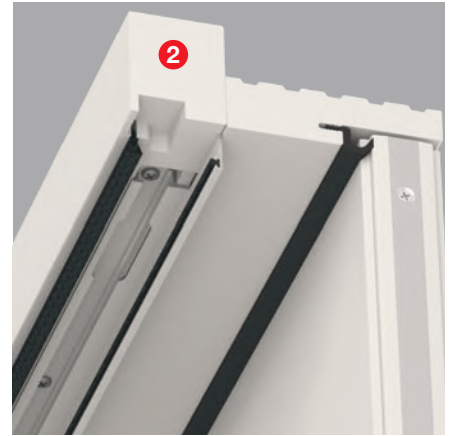

2 The Impressions system comes standard with **composite brickmould** and an aluminum storm door panel. For added protection from rotting, choose a **composite frame featuring Tru-Guard™ composite technology**.