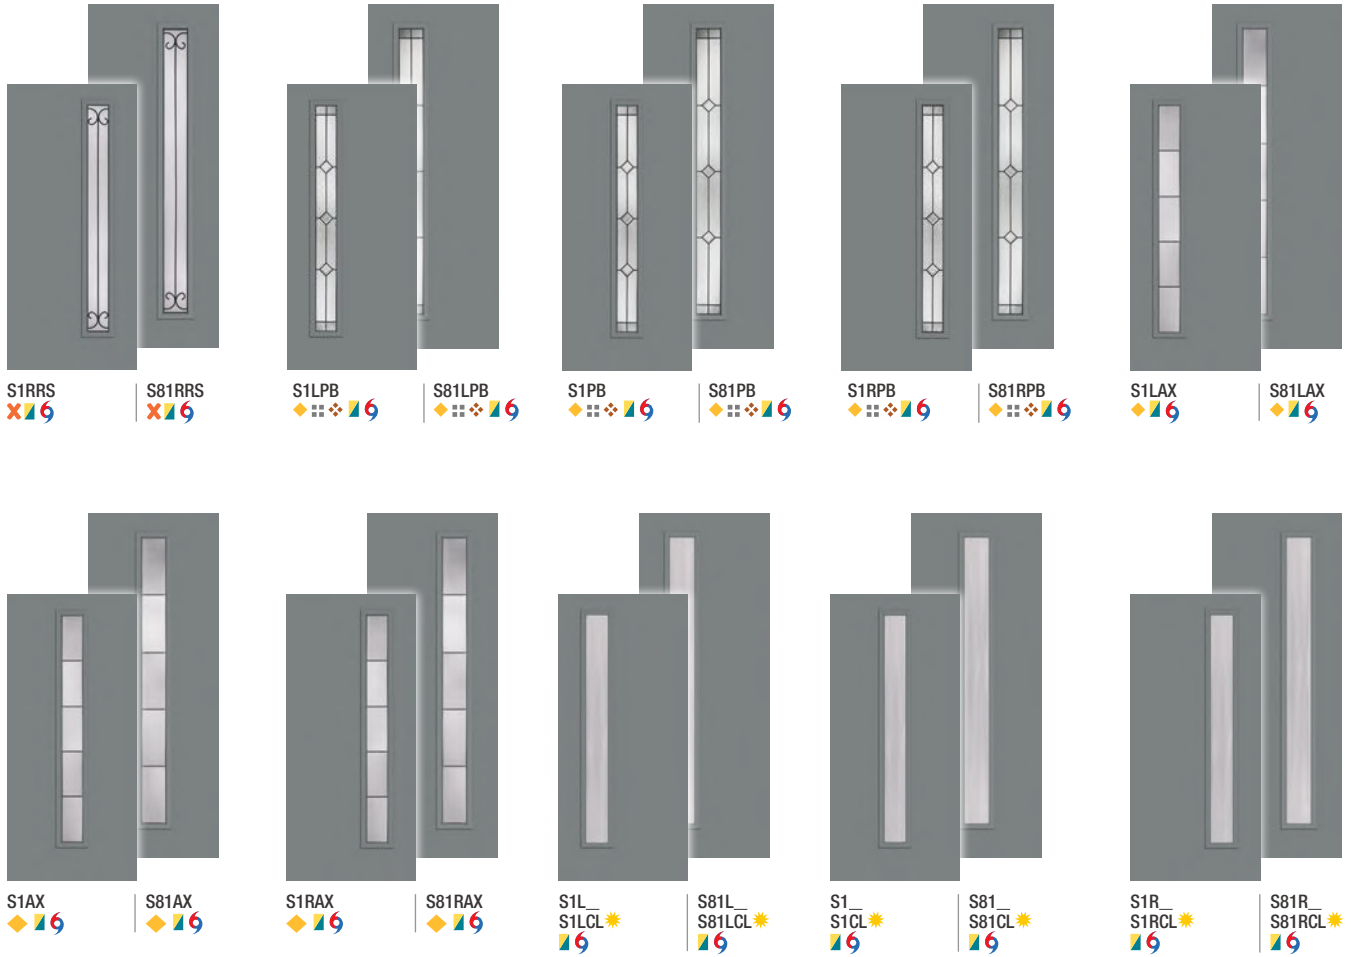

Echo

Note: Product images show exterior side of door.

It's your decision, by design.

Select a look for the door and sidelites. Choose a material. Find an available glass design and frame to complete the statement. Stain or paint it any color. Explore all the possible combinations at thermatru.com/pulse.

Note: Door and sidelite styles shown in smooth fiberglass with flat lite frame. To see styles in other material choices, go to thermatru.com/pulse.