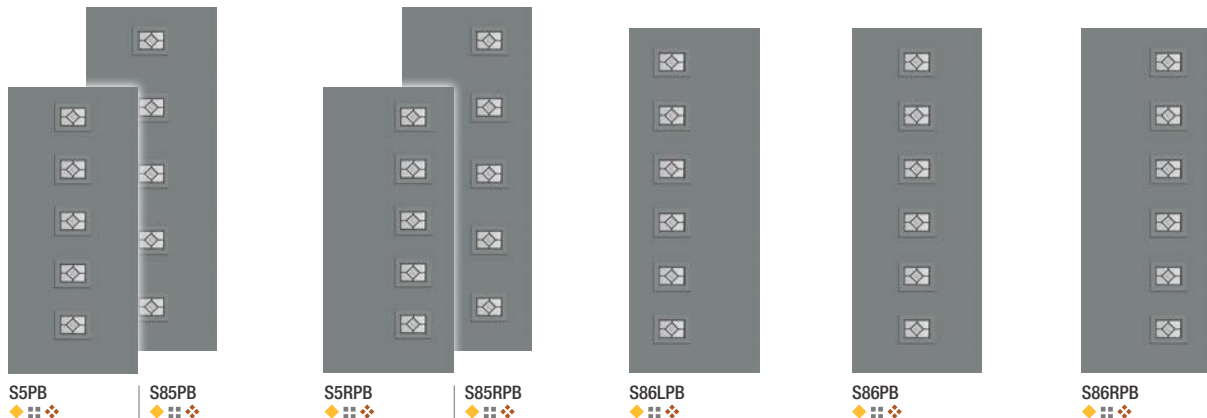

Echo *Continues on next page.*

Privacy & Textured Glass Options
Add the code to the blank in the style number for the desired door and glass combination. For details on glass options, see page 262.

XK = Reeded	XE = Satin Etch	XJ = Chinchilla	XN = Granite
XG = Geometric	XC = Chord	XR = Rainglass	

Key

Low-E Glass (LE)	Brass Caming (1A)	WBDR / HVHZ Options
Black Nickel Caming (1D)	Wrought Iron (1W)	Elevated 10" Bottom Rail Options
Brushed Nickel Caming (1C)	NEW Scrolled & Flat Advanta Lite Frame