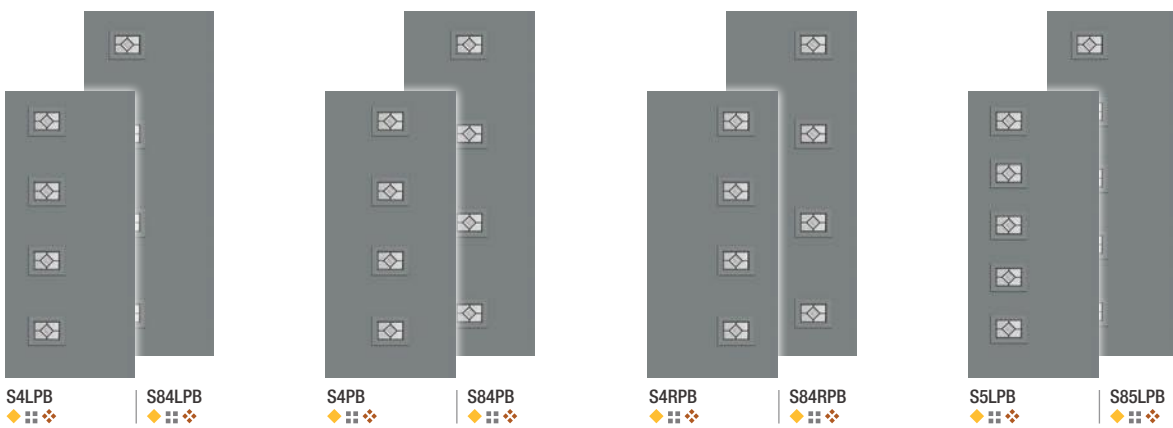

Echo

Note: Product images show exterior side of door.

It's your decision, by design.

Select a look for the door and sidelites. Choose a material. Find an available glass design and frame to complete the statement. Stain or paint it any color. Explore all the possible combinations at thermatru.com/pulse.

Note: Door and sidelite styles shown in smooth fiberglass with flat lite frame. To see styles in other material choices, go to thermatru.com/pulse.