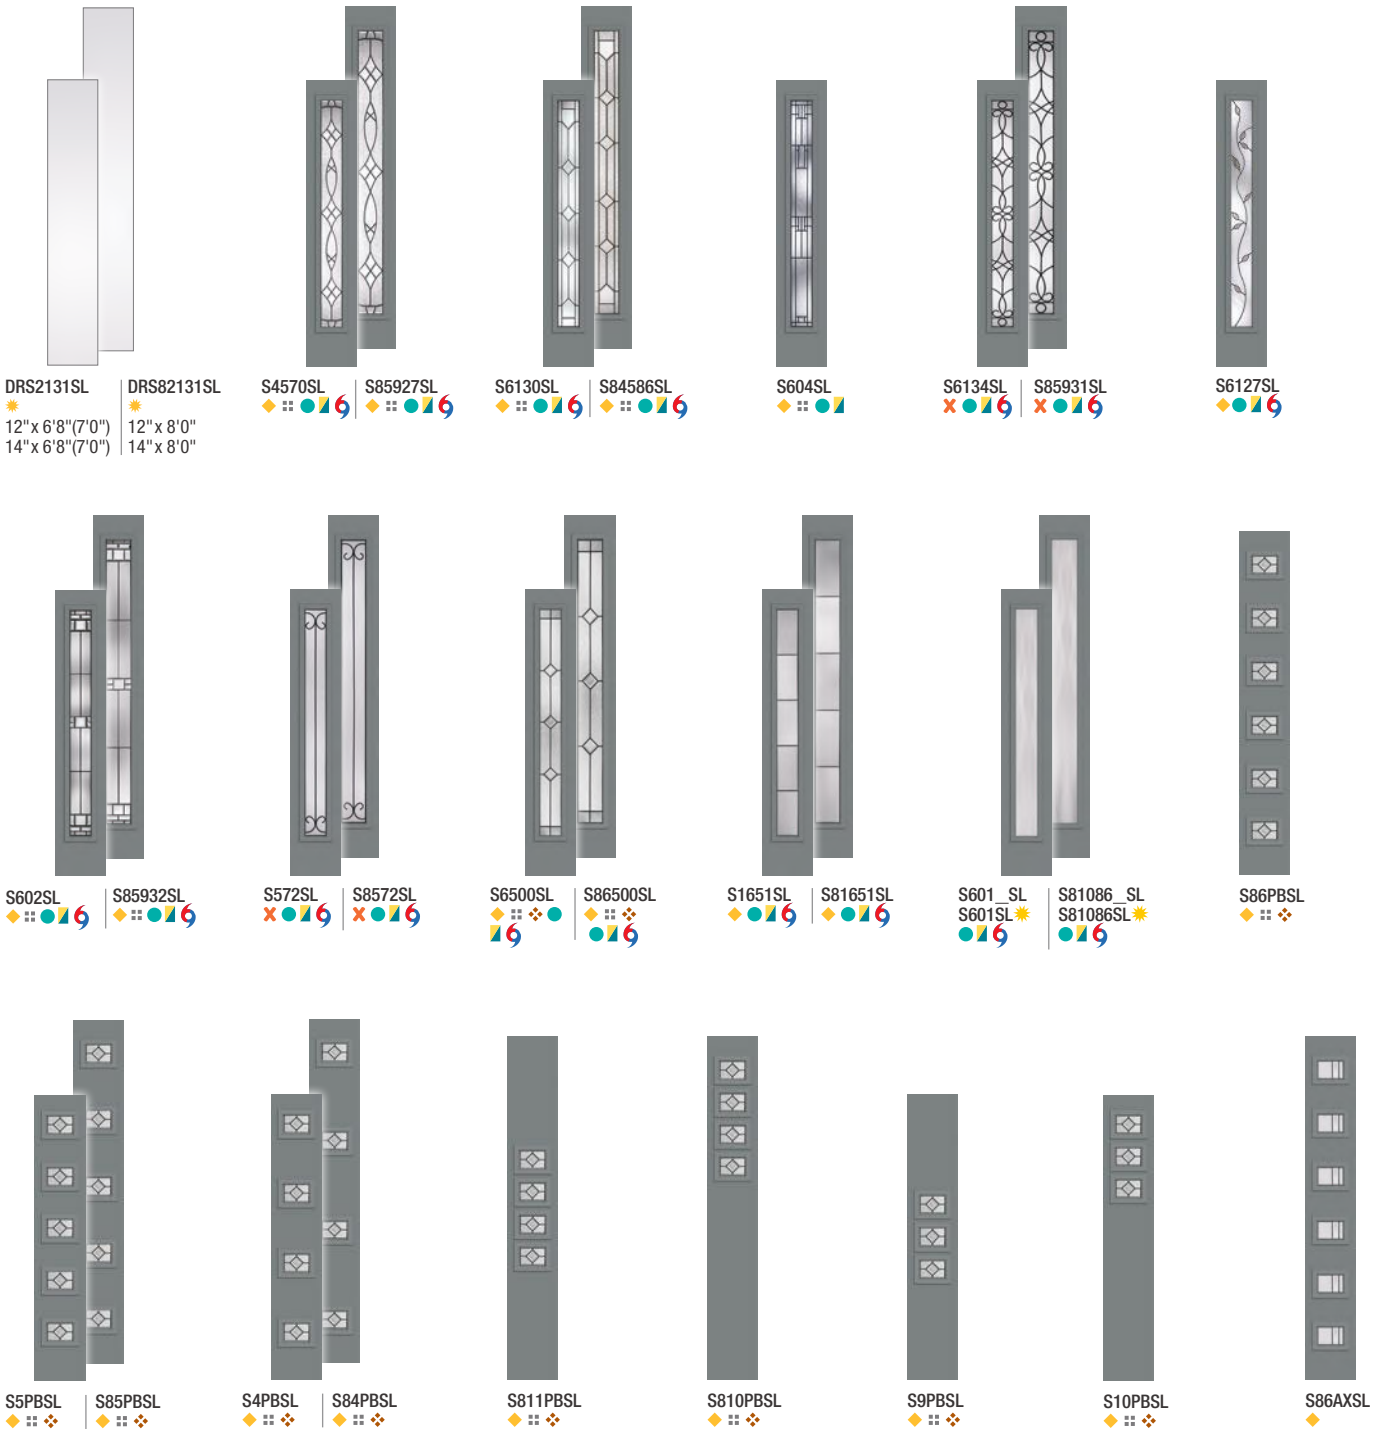

Sidelites

Note: Product images show exterior side of door.

Sidelites *Continue on next page.*

Privacy & Textured Glass Options

Add the code to the blank in the style number for the desired door and glass combination. For details on glass options, see page 262.

XK = Reeded
XE = Satin Etch
XJ = Chinchilla
XN = Granite
XG = Geometric
XC = Chord
XR = Rainglass

Key

- Low-E Glass (LE)
- Black Nickel Caming (1D)
- Brushed Nickel Caming (1C)
- Brass Caming (1A)
- Wrought Iron (1W)
- Vented Sidelite Options
- WBDR / HVHZ Options
- Elevated 10" Bottom Rail Options
- NEW Scrolled & Flat Advanta Lite Frame