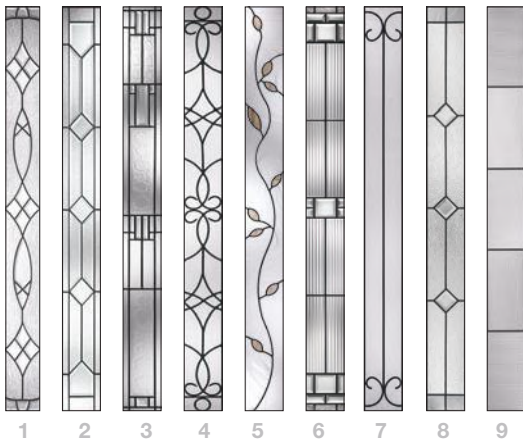

Decorative Glass

Available for Línea.