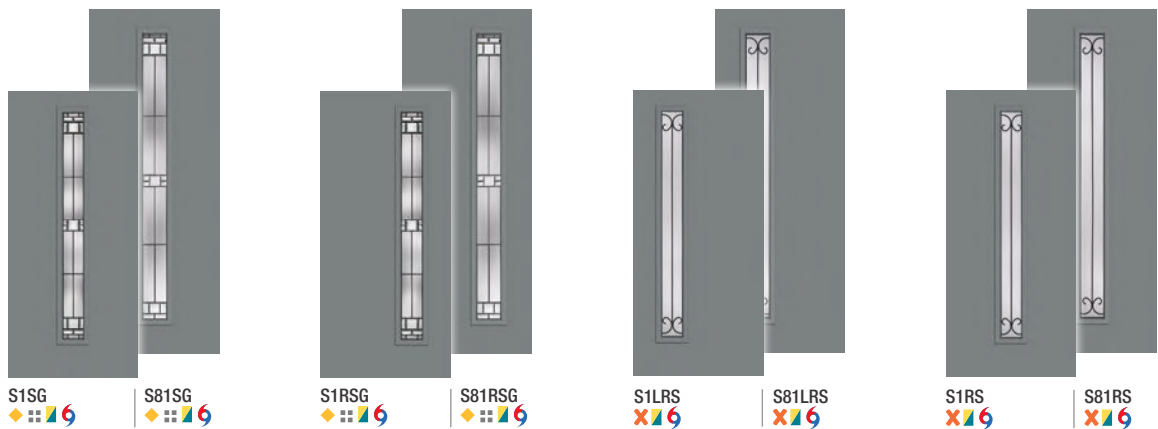

Línea Continues on next page.

Privacy & Textured Glass Options
Add the code to the blank in the style number for the desired door and glass combination. For details on glass options, see page 262.

XK = Reeded
XE = Satin Etch
XJ = Chinchilla
XN = Granite
XG = Geometric
XC = Chord
XR = Rainglass

1. **Key**
2. ★ Low-E Glass (LE)
   - Black Nickel Caming (1D)
   - Brushed Nickel Caming (1C)
   - Brass Caming (1A)
   - ✕ Wrought Iron (1W)
   - NEW Scrolled & Flat Advanta Lite Frame
   - 6 WBDR / HVHZ Options