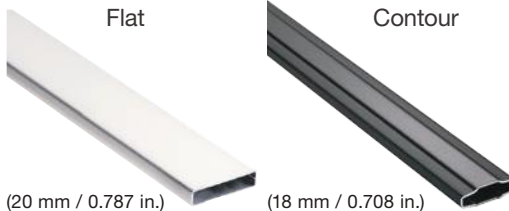

GBG Bar Options

Flat

Contour

(20 mm / 0.787 in.)

(18 mm / 0.708 in.)