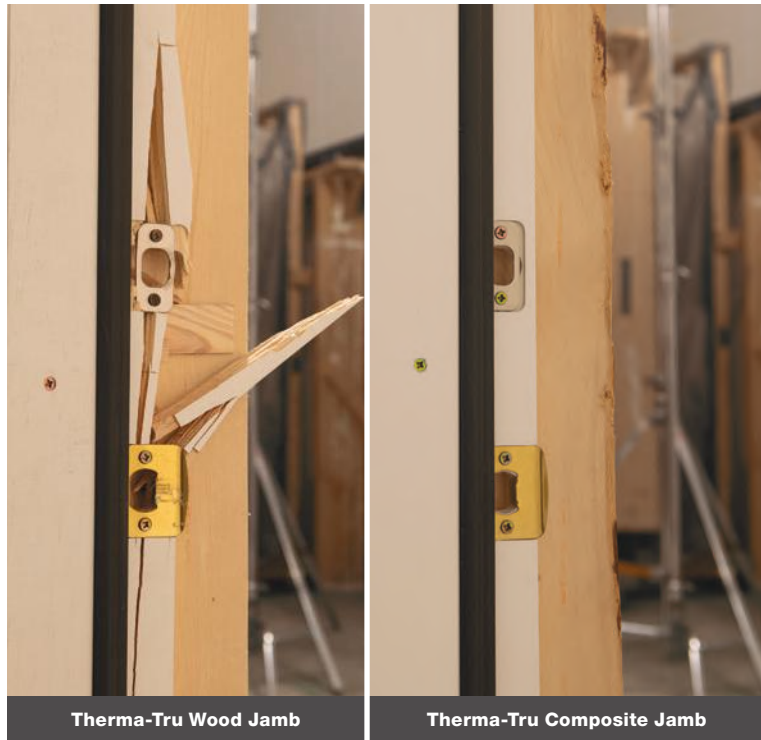

*Comparison of pendulum impact test results for Therma-Tru composite door frame and standard finger-jointed Pine wood door frame, both with similar pre-hung doors.

**Comparison of pendulum impact test results for Therma-Tru doors in steel versus fiberglass. Visit www.thermatru.com for details.

¹Source: FBI Uniform Crime Reporting Program, "2019 Crime in the United States."

²Source: FBI Uniform Crime Reporting Program, "2019 Crime in the United States," Table 7.

³Source: www.asecurelife.com

⁴Source: U.S. Department of Justice, Bureau of Justice Statistics, "Seasonal Patterns in Criminal Victimization Trends," June 2014.