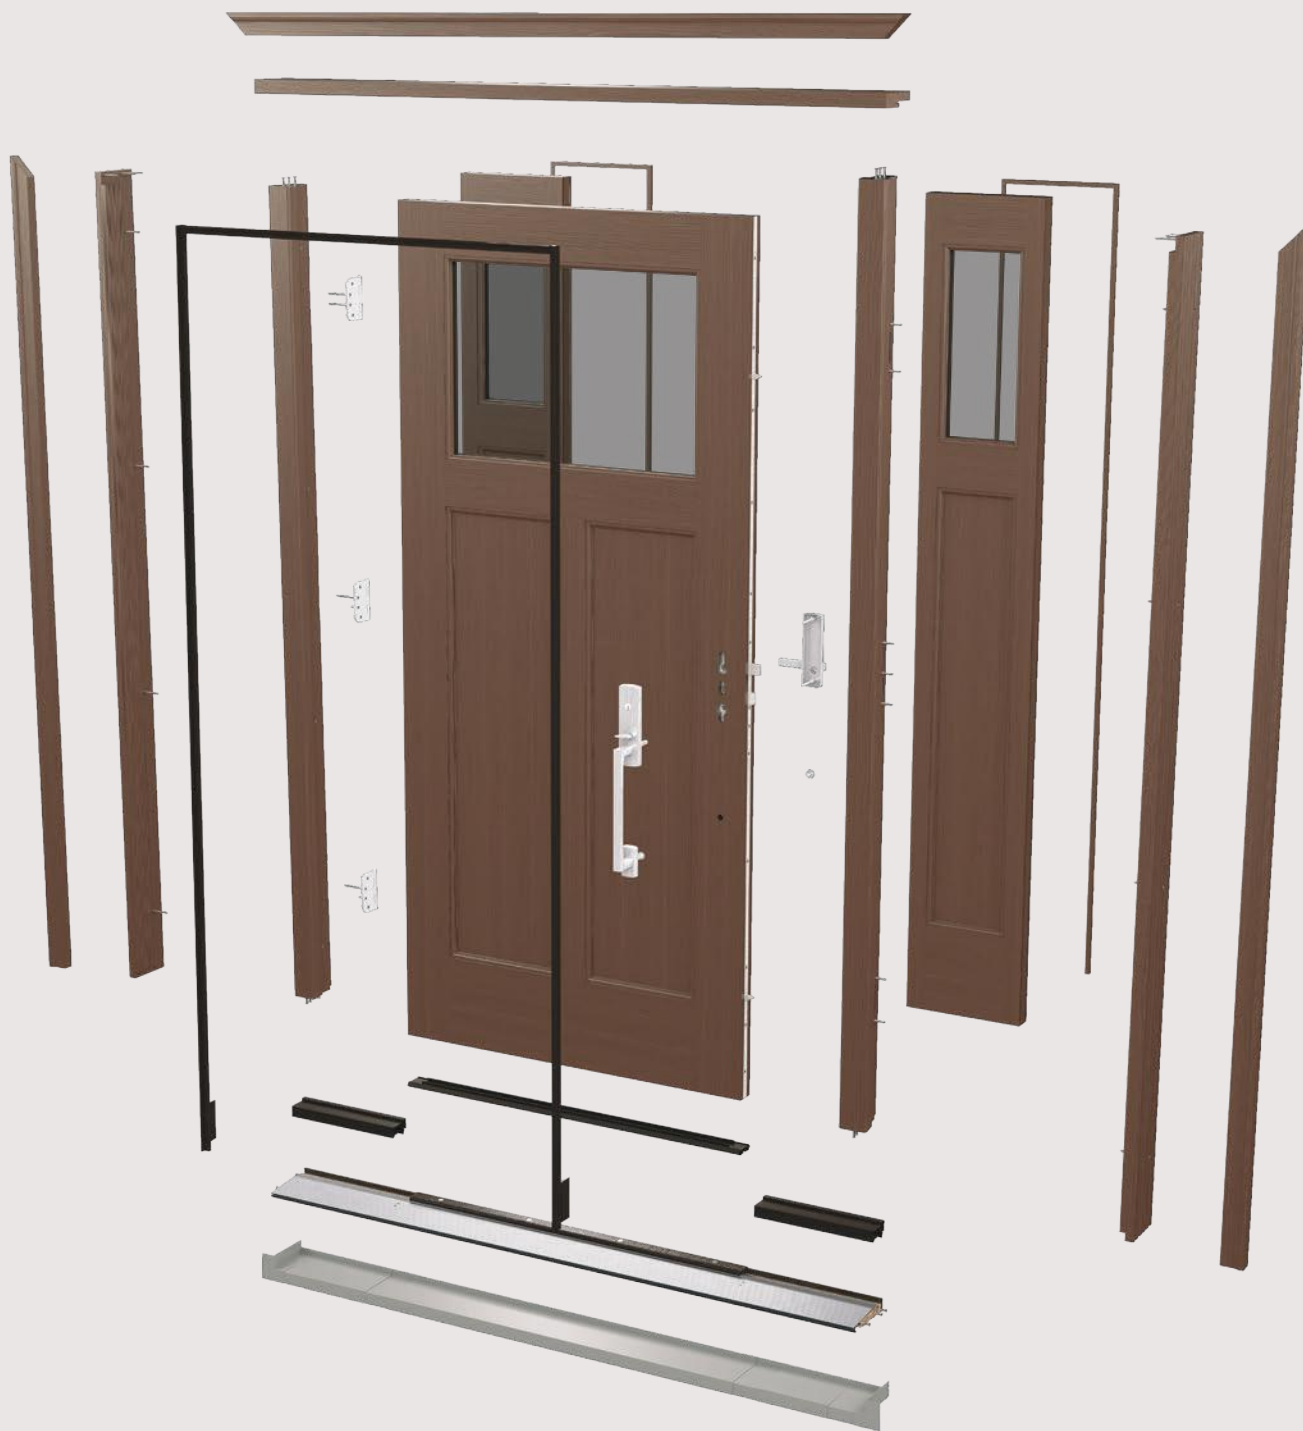

Next-level engineering.

Classic Craft complete entryway systems are designed with a full suite of premium-grade components, including ball-bearing hinges, medium-reach weatherstrip, 7-shape corner seal pads and more. Each piece is engineered with craftsman precision to create an unrivaled entry experience built to perform for a lifetime.