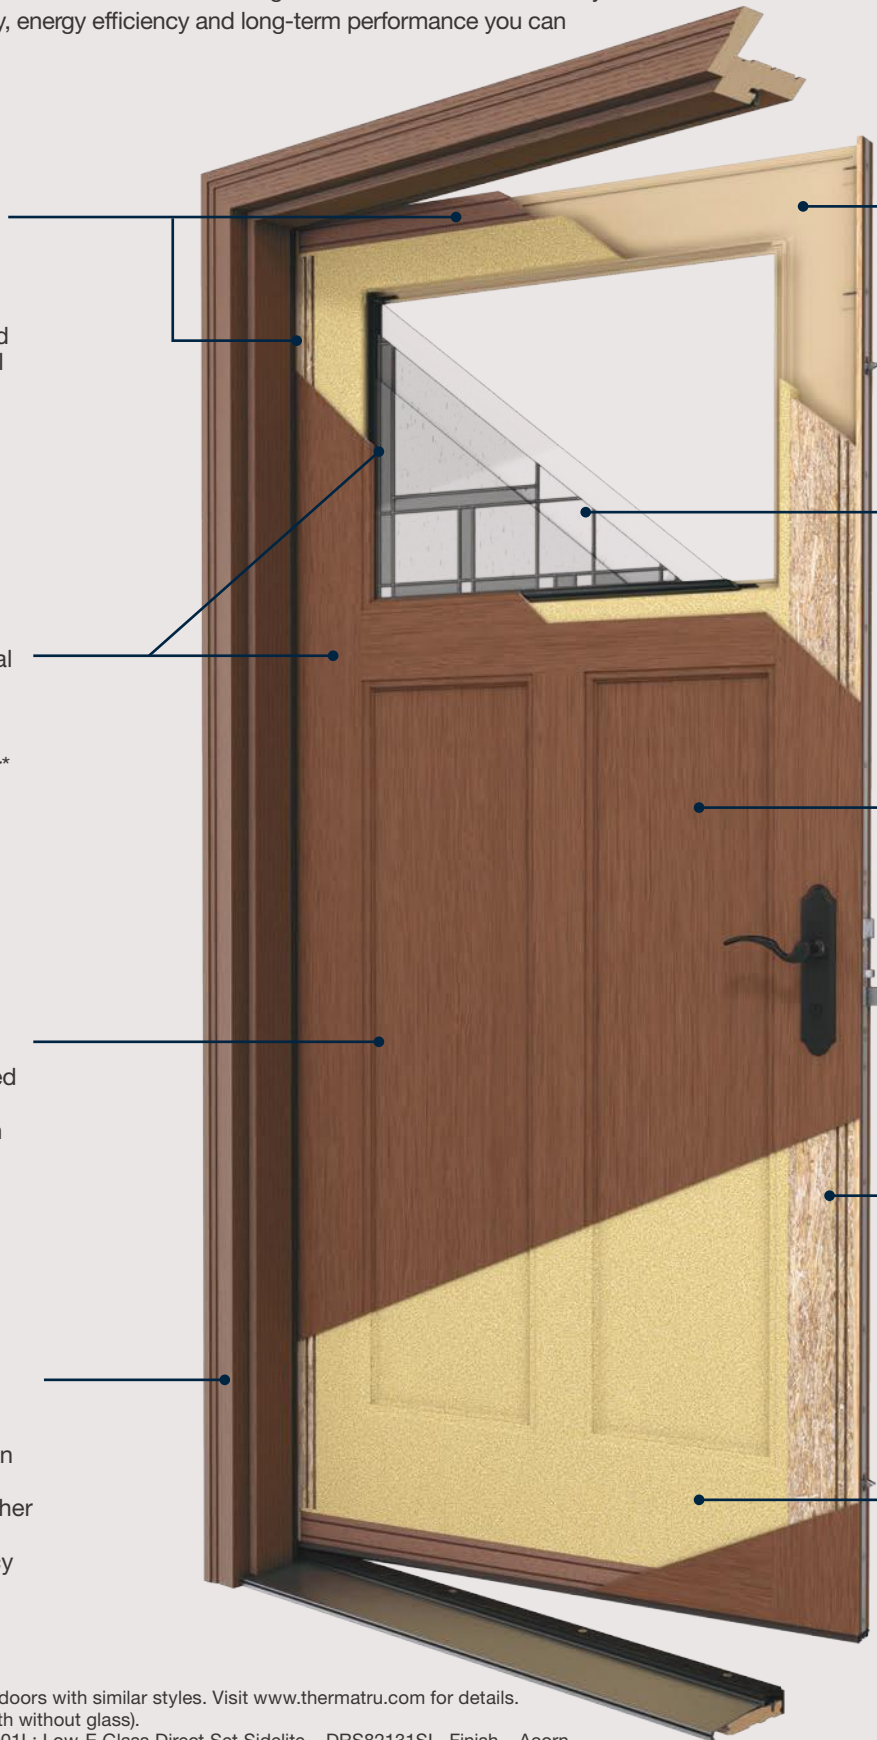

Premium construction, inside and out.

Highlighting the best of craftsmanship and innovation, Classic Craft premium entryways boast impressive, well-designed features and remarkable construction. The inner workings of each Classic Craft door lay the foundation for exceptional strength, security, energy efficiency and long-term performance you can depend on for years to come.

Engineered for Moisture Protection

Features composite top and bottom rails and solid hardwood edges for increased moisture and rot protection all the way around the door.

Designed with Authenticity

Features construction identical to wood doors with narrow stiles and rails, and flush-glazed glass options that are more than 10% wider* to welcome more natural light into the home.

Tested to Withstand Mother Nature

Designed and rigorously tested to withstand and protect from the damaging effects of harsh weather conditions.

Therma-Tru® Door Frame

Created specifically for Thermo-Tru doors to deliver an entire entry system designed and engineered to work together to resist leaks and drafts, and help maintain energy efficiency and weather resistance.

*Comparison of Classic Craft to other standard fiberglass doors with similar styles. Visit www.thermatru.com for details.

**Comparison of R-Values of fiberglass to wood doors (both without glass).

Right Page Top: Classic Craft Walnut Grain Door – CCW8901L; Low-E Glass Direct Set Sidelite – DRS82131SL, Finish – Acorn

Right Page Middle: Classic Craft Mahogany Grain, Low-E Glass, Door – CCR30020; Provincial Glass, Sidelites – CCR3408SL;

Low-E Glass, Transom – 19220T, Finish – Driftwood

Right Page Bottom: Classic Craft Canvas Door – CCV220, Low-E Glass, Sidelites – CCV100SL, Finish – Indigo