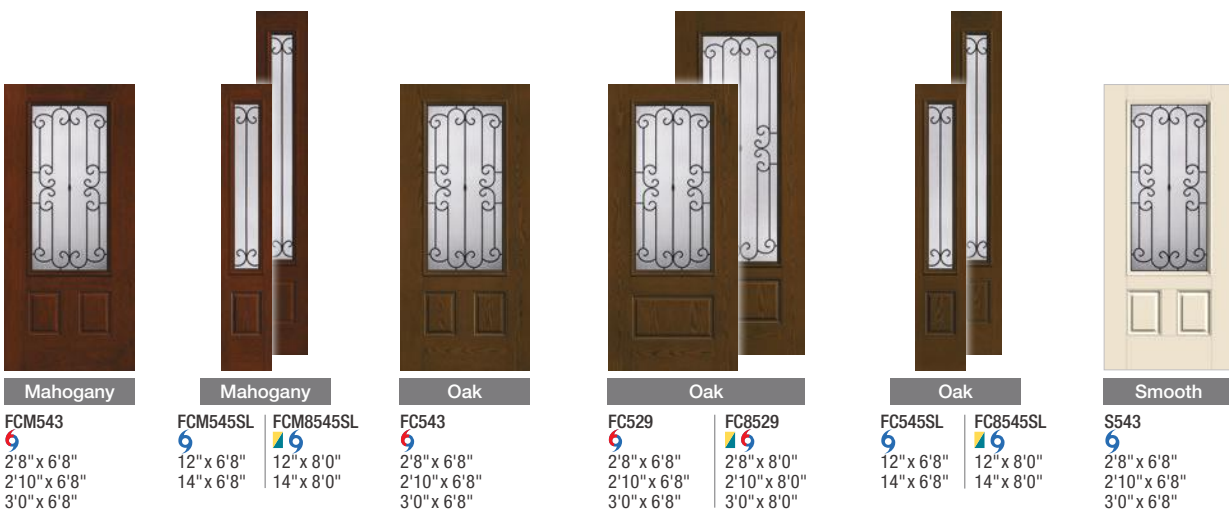

Riserva x

Mahogany

FCM543
6
2'8" x 6'8"
2'10" x 6'8"
3'0" x 6'8"

Mahogany

FCM545SL
6
12" x 6'8"
14" x 6'8"

Oak

FCM8545SL
6
12" x 8'0"
14" x 8'0"

Oak

FC543
6
2'8" x 6'8"
2'10" x 6'8"
3'0" x 6'8"

Oak

FC529
6
2'8" x 6'8"
2'10" x 6'8"
3'0" x 6'8"

Smooth

FC8529
6
2'8" x 8'0"
2'10" x 8'0"
3'0" x 8'0"

FC545SL
6
12" x 6'8"
14" x 6'8"

FC8545SL
6
12" x 8'0"
14" x 8'0"

S543
6
2'8" x 6'8"
2'10" x 6'8"
3'0" x 6'8"