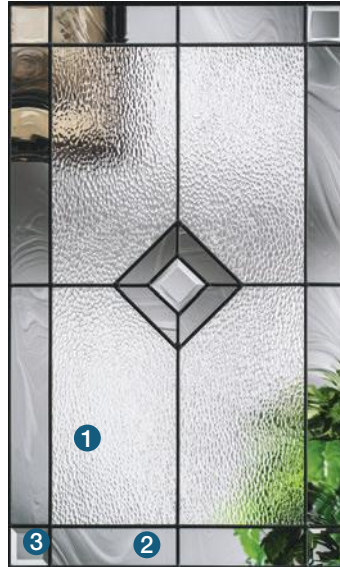

Pembridge™

Simplistic in its design, Pembridge features a field of **1** hammered glass framed by **2** gray baroque glass and **3** multifaceted bevels. A central diamond shape adds a decorative touch.

Note: The use of gray baroque glass varies based on glass size.

Black Nickel