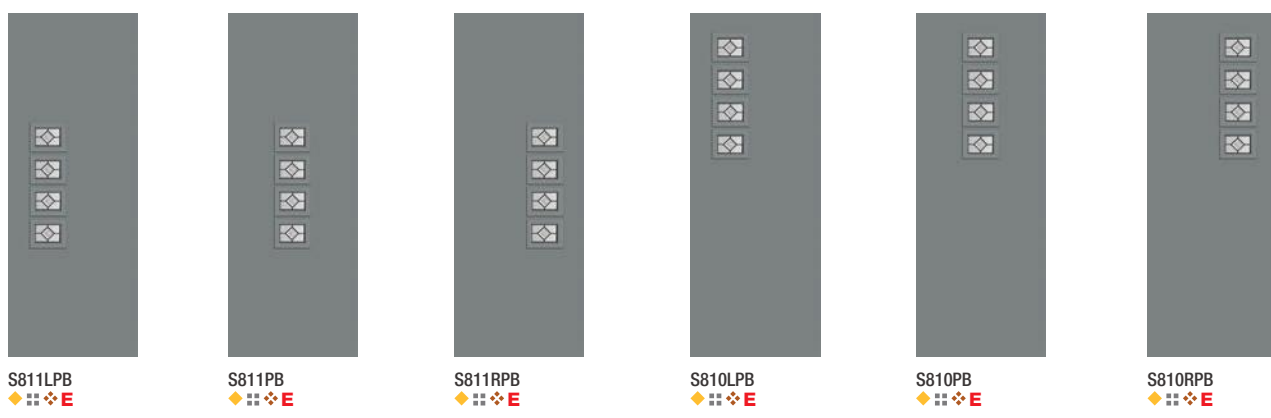

Echo *Continues on next page.*

Privacy & Textured Glass Options
Add the code to the blank in the style number for the desired door and glass combination. For details on glass options, see page 262.

XK = Reeded	XE = Satin Etch	XJ = Chinchilla	XN = Granite
XG = Geometric	XC = Chord	XR = Rainglass	

Key

Low-E Glass (LE)	Brass Caming (1A)	WBDR / HVHZ Options
Black Nickel Caming (1D)	Wrought Iron (1W)	Elevated 10" Bottom Rail Options
Brushed Nickel Caming (1C)	NEW Scrolled & Flat Advanta Lite Frame