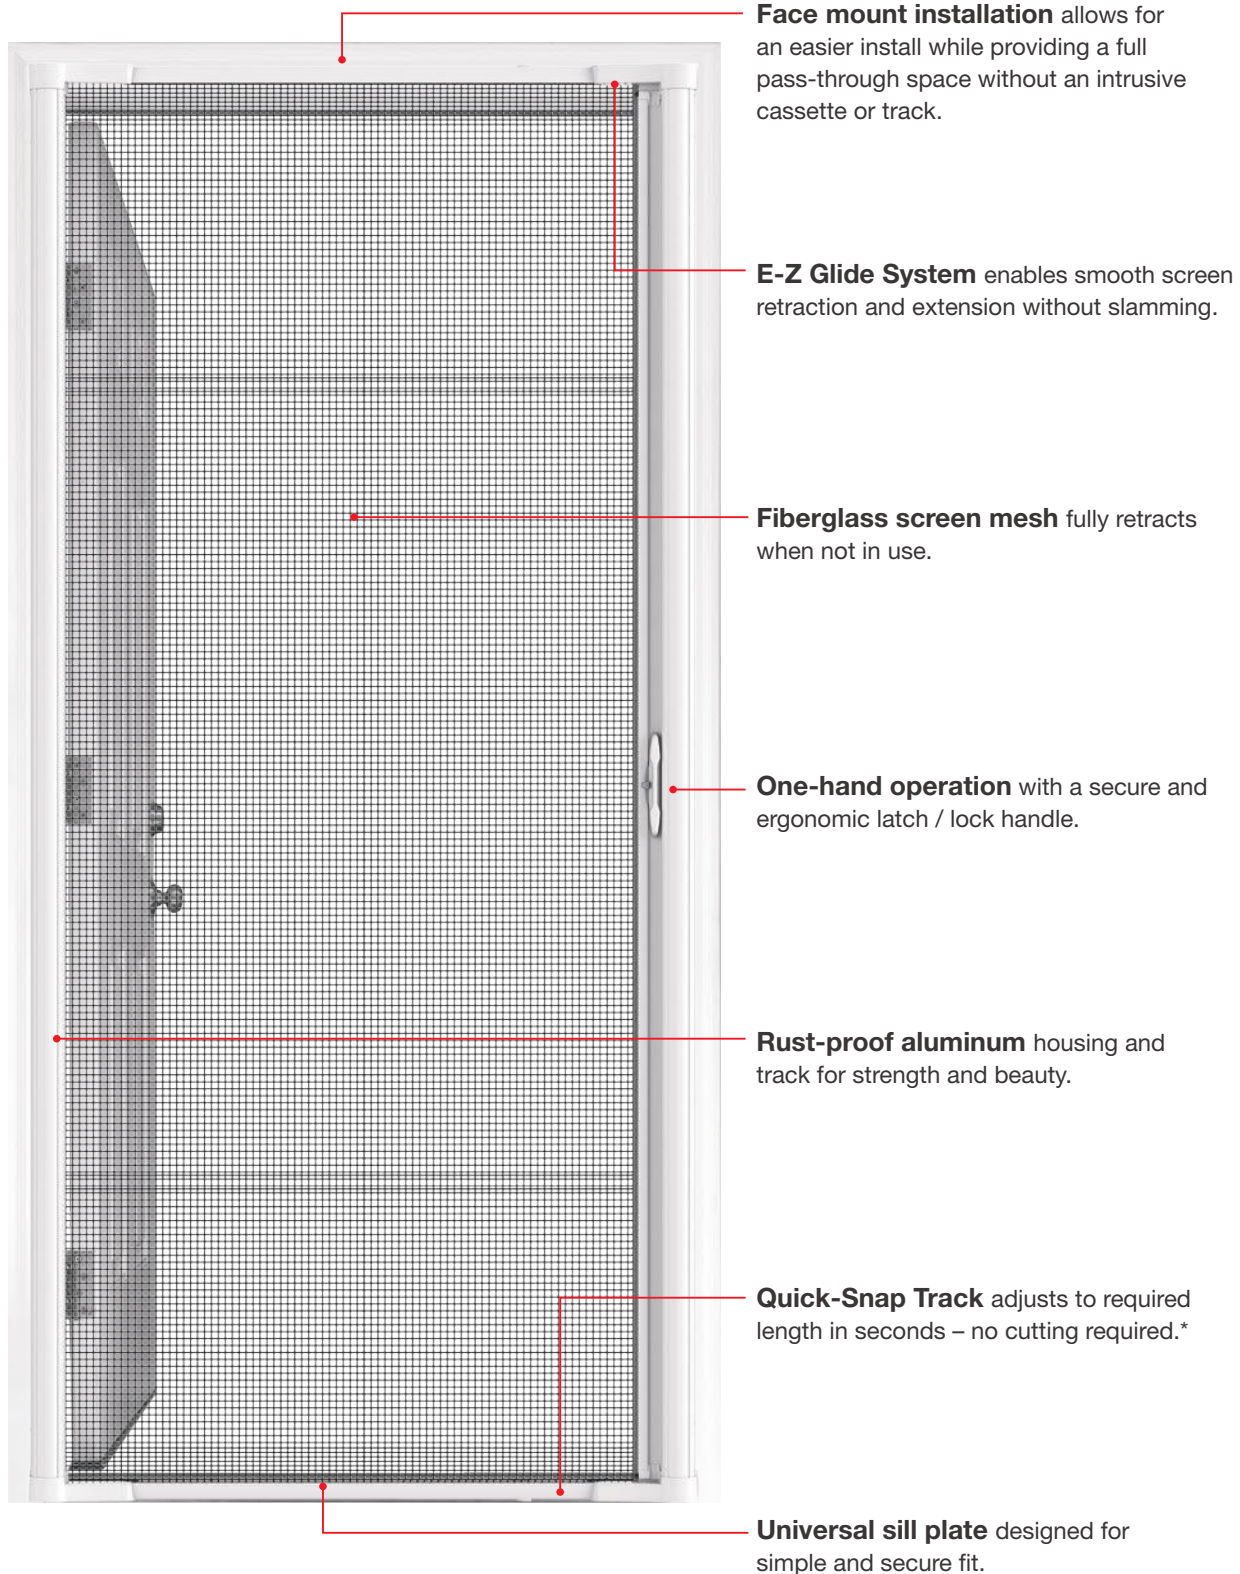

# NEW Retractable Screen Doors

Welcome fresh air and natural light into the home while keeping debris and insects out. Therma-Tru retractable screen doors feature a discreet, hidden design that helps provide a seamless transition from indoors to out. Plus, it's been quality tested for compatibility with Therma-Tru® entry door systems.