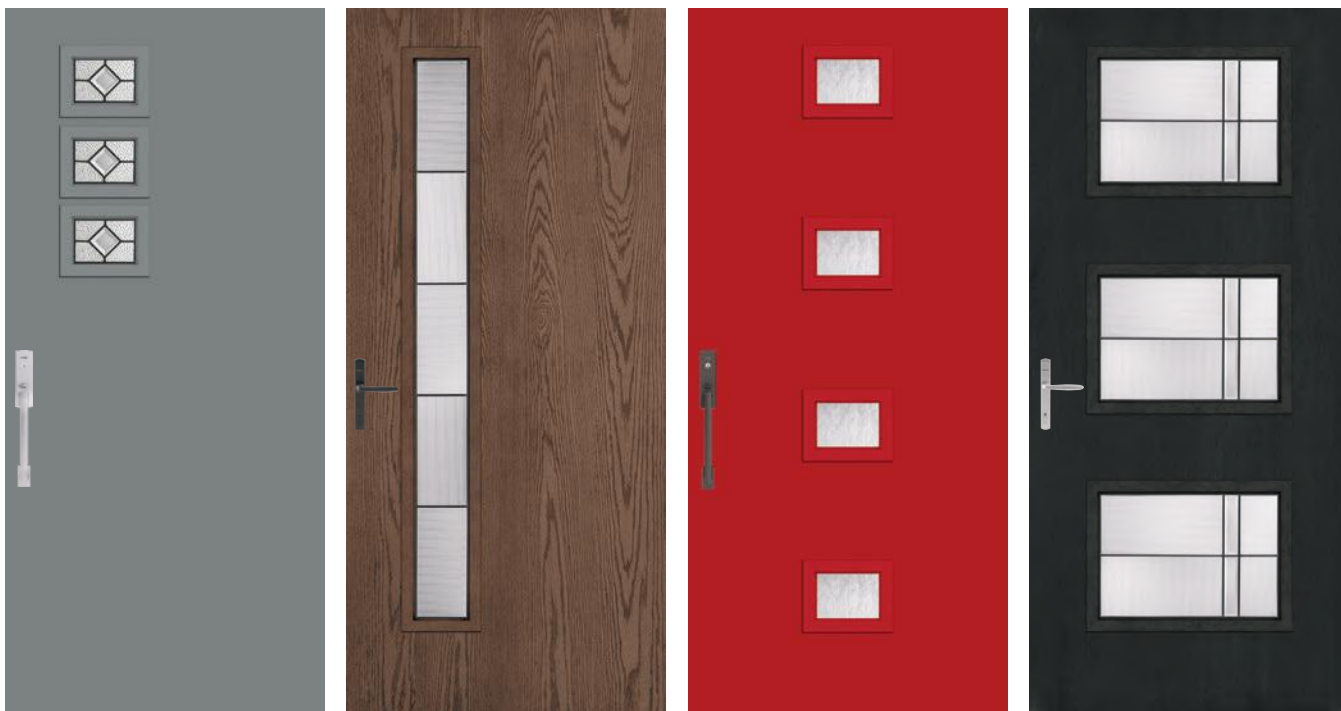

It's your decision, by design.

Pulse is geometry with energy. Designed to be fun and easy to mix and match with sleek, flush door and sidelite styles, you can create a modern entrance without missing a beat. Explore all the possible combinations at thermatru.com/pulse. Mix and match to get the style numbers needed to order. Turn the page for a glimpse of available styles and sizes.

The creativity is unlimited. Stain or paint the entrance any color.

These doors and sidelites come ready to stain or paint. So there's no limit to the creativity you can use when it comes to finishing touches.

WBDR / HVHZ Options: Look for this icon to find door styles that can be configured for WBDR or HVHZ.*