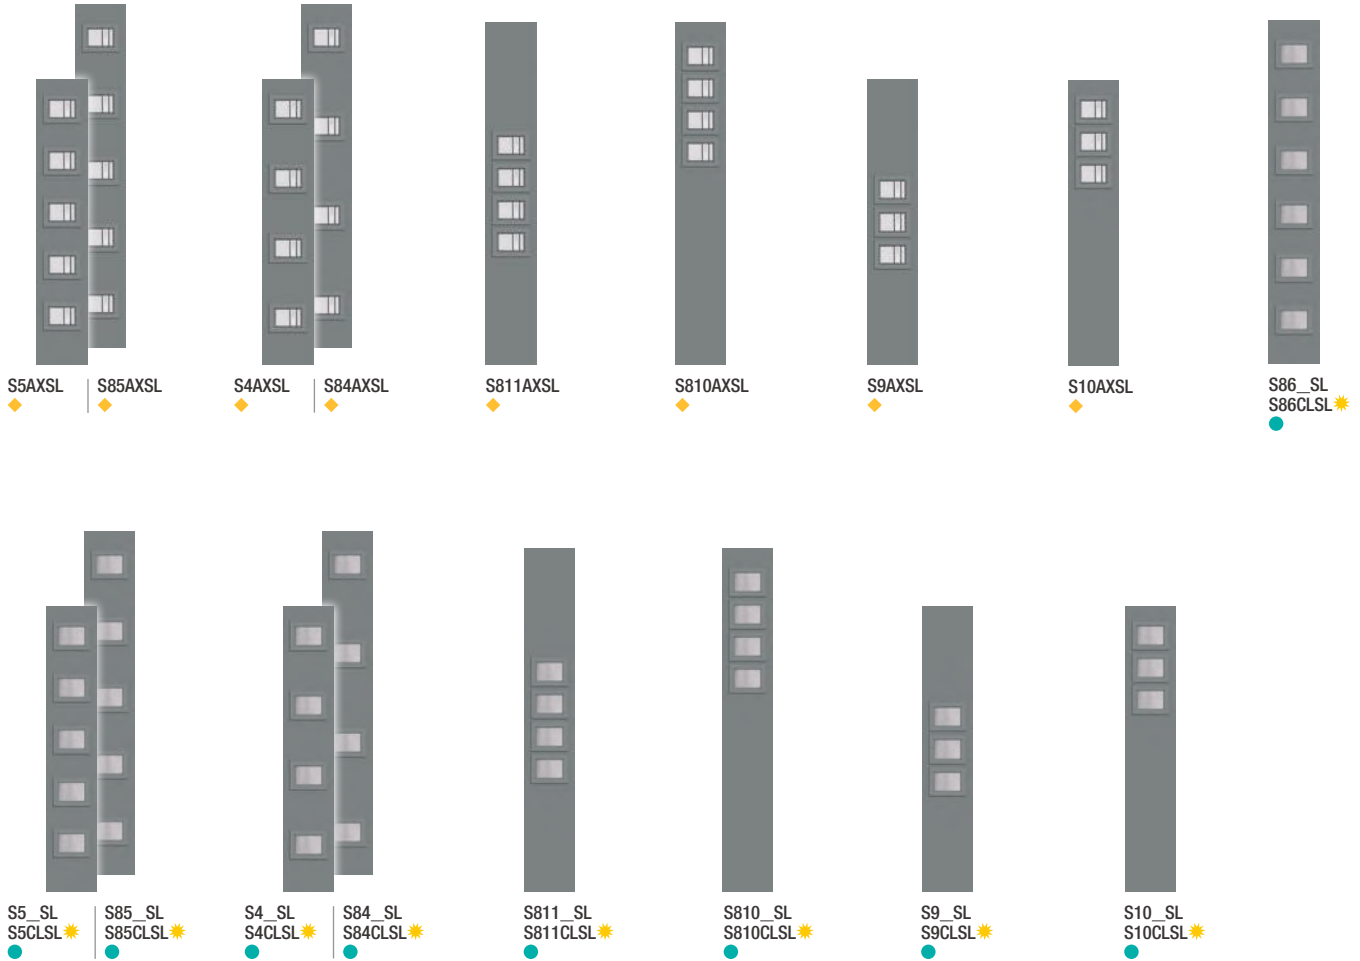

Privacy & Textured Glass Options
Add the code to the blank in the style number for the desired door and glass combination. For details on glass options, see page 262.

XK = Reeded	XJ = Chinchilla
XG = Geometric	XR = Rainglass
XE = Satin Etch	XN = Granite
XC = Chord	

Key

- Low-E Glass (LE)
- Black Nickel Caming (1D)
- Vented Sidelite Options

Wood-Grained Fiberglass: Mahogany or Oak (Shown in Driftwood stain.)	Smooth Fiberglass	Steel

It's your decision, by design.
Select a look for the door and sidelites. Choose a material. Find an available glass design and frame to complete the statement. Stain or paint it any color. Explore all the possible combinations at thermatru.com/pulse.

Note: Door and sidelite styles shown in smooth fiberglass with flat lite frame. To see styles in other material choices, go to thermatru.com/pulse.

Note: See page 299 for important product details that may help with your purchase decision.
Right Page, Top: Pulse Línea, Low-E Glass with Flat Lite Frame, Door – S81RCL, Direct Set Sidelite – DRS82131SL, Finish – Chestnut
Right Page, Bottom: Pulse Echo, Geometric Glass with Flat Lite Frame, Door – S9XG, Sidelite – S9XGSL