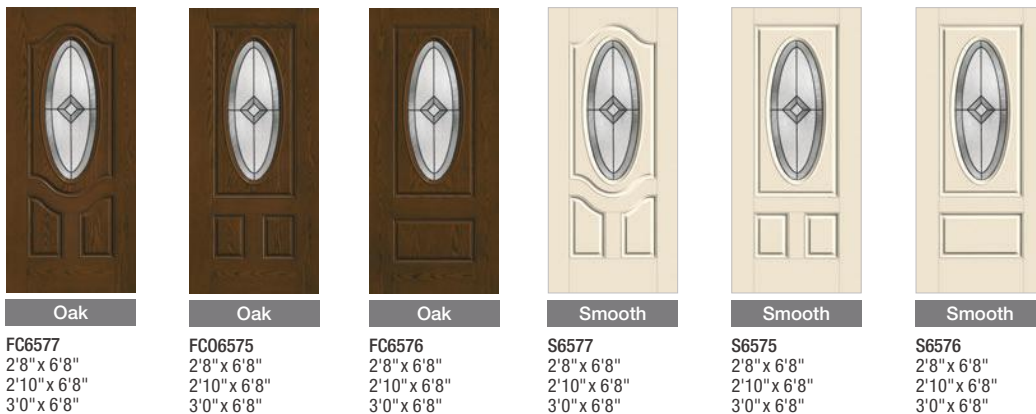

Smooth

S1001  
2'8" x 6'8"  
2'10" x 6'8"  
3'0" x 6'8"

Mahogany

FCM6577  
2'8" x 6'8"  
2'10" x 6'8"  
3'0" x 6'8"

Mahogany

FCM6575  
2'8" x 6'8"  
2'10" x 6'8"  
3'0" x 6'8"