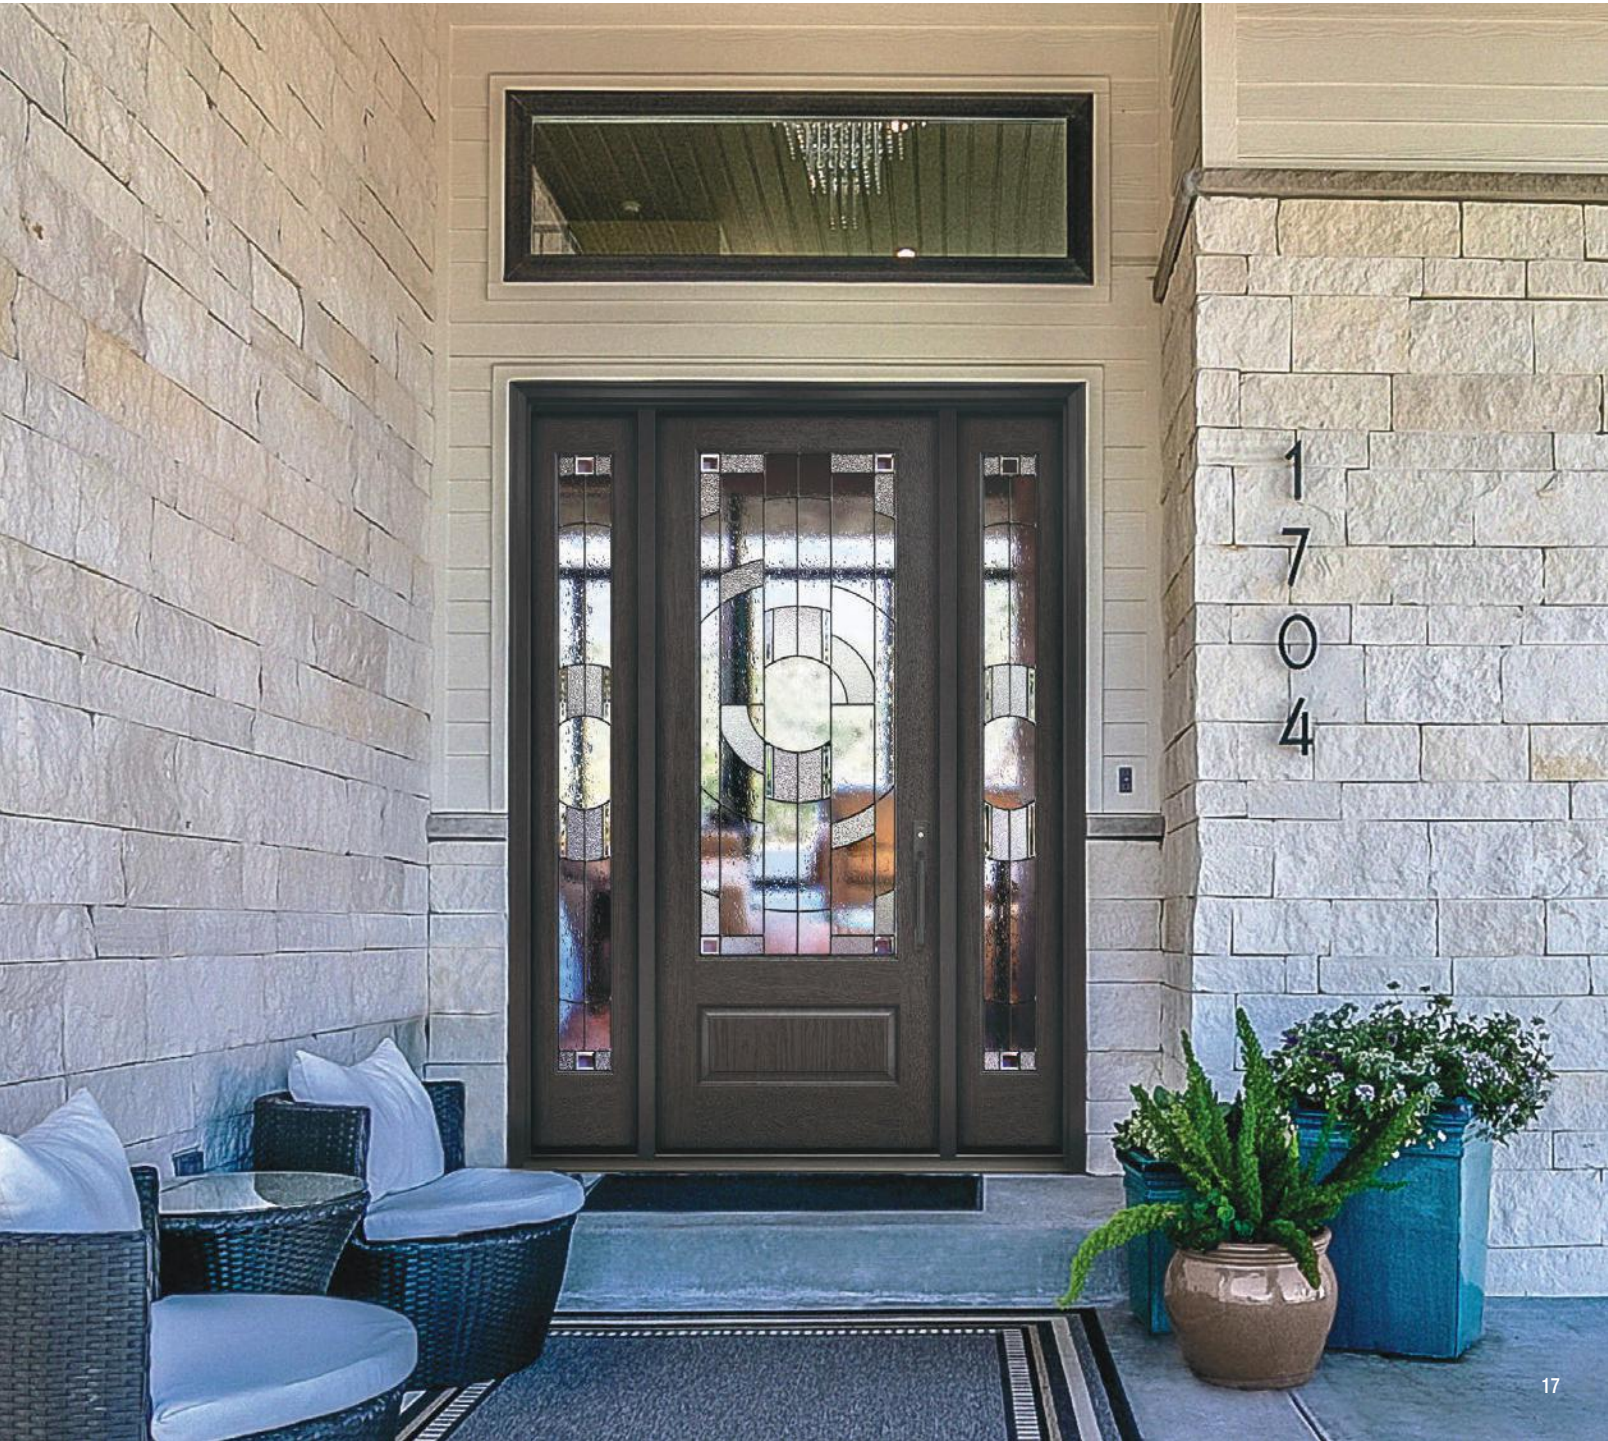

A smart investment.

Lifetime Limited Warranties

We stand behind more parts and for longer than other door companies because we make or specify everything that goes into our door system. A Therma-Tru fiberglass door system is backed by the industry's most comprehensive lifetime limited warranties.

Energy Efficiency

In any region or climate, energy efficiency is key. More than 80% of Therma-Tru door and glass options are ENERGY STAR® qualified and National Fenestration Rating Council (NFRC) certified, helping save money on energy costs.

Quality Testing

Our doors, glass and components are held to high standards. We conduct thorough testing to help ensure that our products will live up to a homeowner's toughest quality and performance expectations.