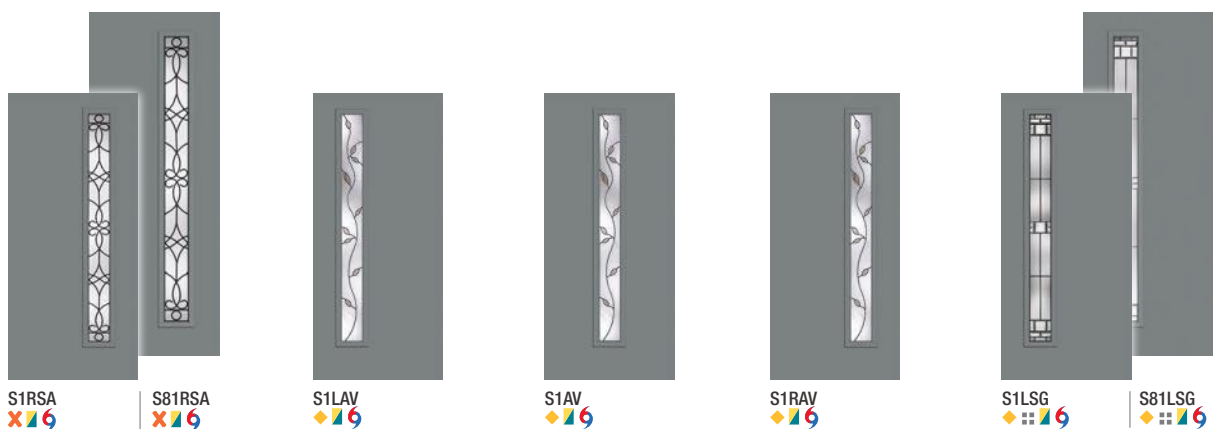

Línea Continues on next page.

Privacy & Textured Glass Options
Add the code to the blank in the style number for the desired door and glass combination. For details on glass options, see page 262.

XK = Reeded
XE = Satin Etch
XJ = Chinchilla
XN = Granite
XG = Geometric
XC = Chord
XR = Rainglass

1. **Key**
2. ★ Low-E Glass (LE)
   - Black Nickel Caming (1D)
   - Brushed Nickel Caming (1C)
   - Brass Caming (1A)
   - ✕ Wrought Iron (1W)
   - NEW Scrolled & Flat Advanta Lite Frame
   - 6 WBDR / HVHZ Options