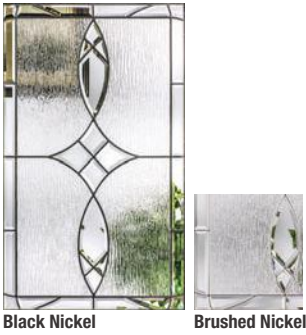

Decorative & Specialty Glass Designs**

Blackstone
Glass Privacy Rating: **7**