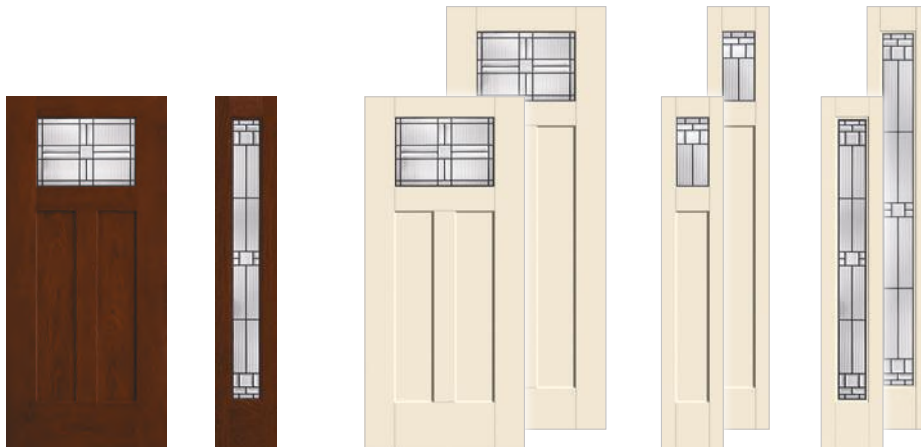

*To confirm code requirements in your jurisdiction, always check with your local building code authority.

**Available for full-lite sidelites only.

Note: Fiber-Classic and Smooth-Star products used in multi-family or commercial settings are backed by a 3-year limited warranty. See your Therma-Tru seller or visit www.thermatru.com for details on available product sizes and options, limited warranties and exclusions, Riders, ENERGY STAR qualified products, product approvals and installation instructions. Please verify that there is a Therma-Tru product approval for the configuration before buying.

Top: Fiber-Classic Mahogany Collection, Saratoga Glass, Door – FCM6240, Sidelites – FCM6201SL, Transom – 19750T, Finish – Sweet Date
Right Page: Smooth-Star, Chord Glass with SDLs, Door – S4813XC, Sidelites – S2000XCSSL, Finish – Onyx