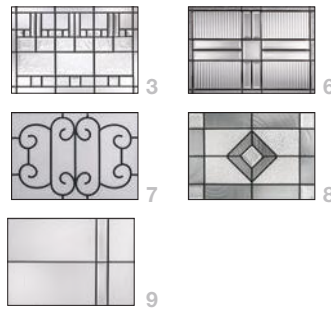

Available for Ari.

Available for Echo.

- 1 Blackstone®
- 2 Crystalline™
- 3 Sedona
- 4 Salinas®
- 5 Avonlea®
- 6 Saratoga™
- 7 Riserva®
- 8 Pembridge™
- 9 Axis®