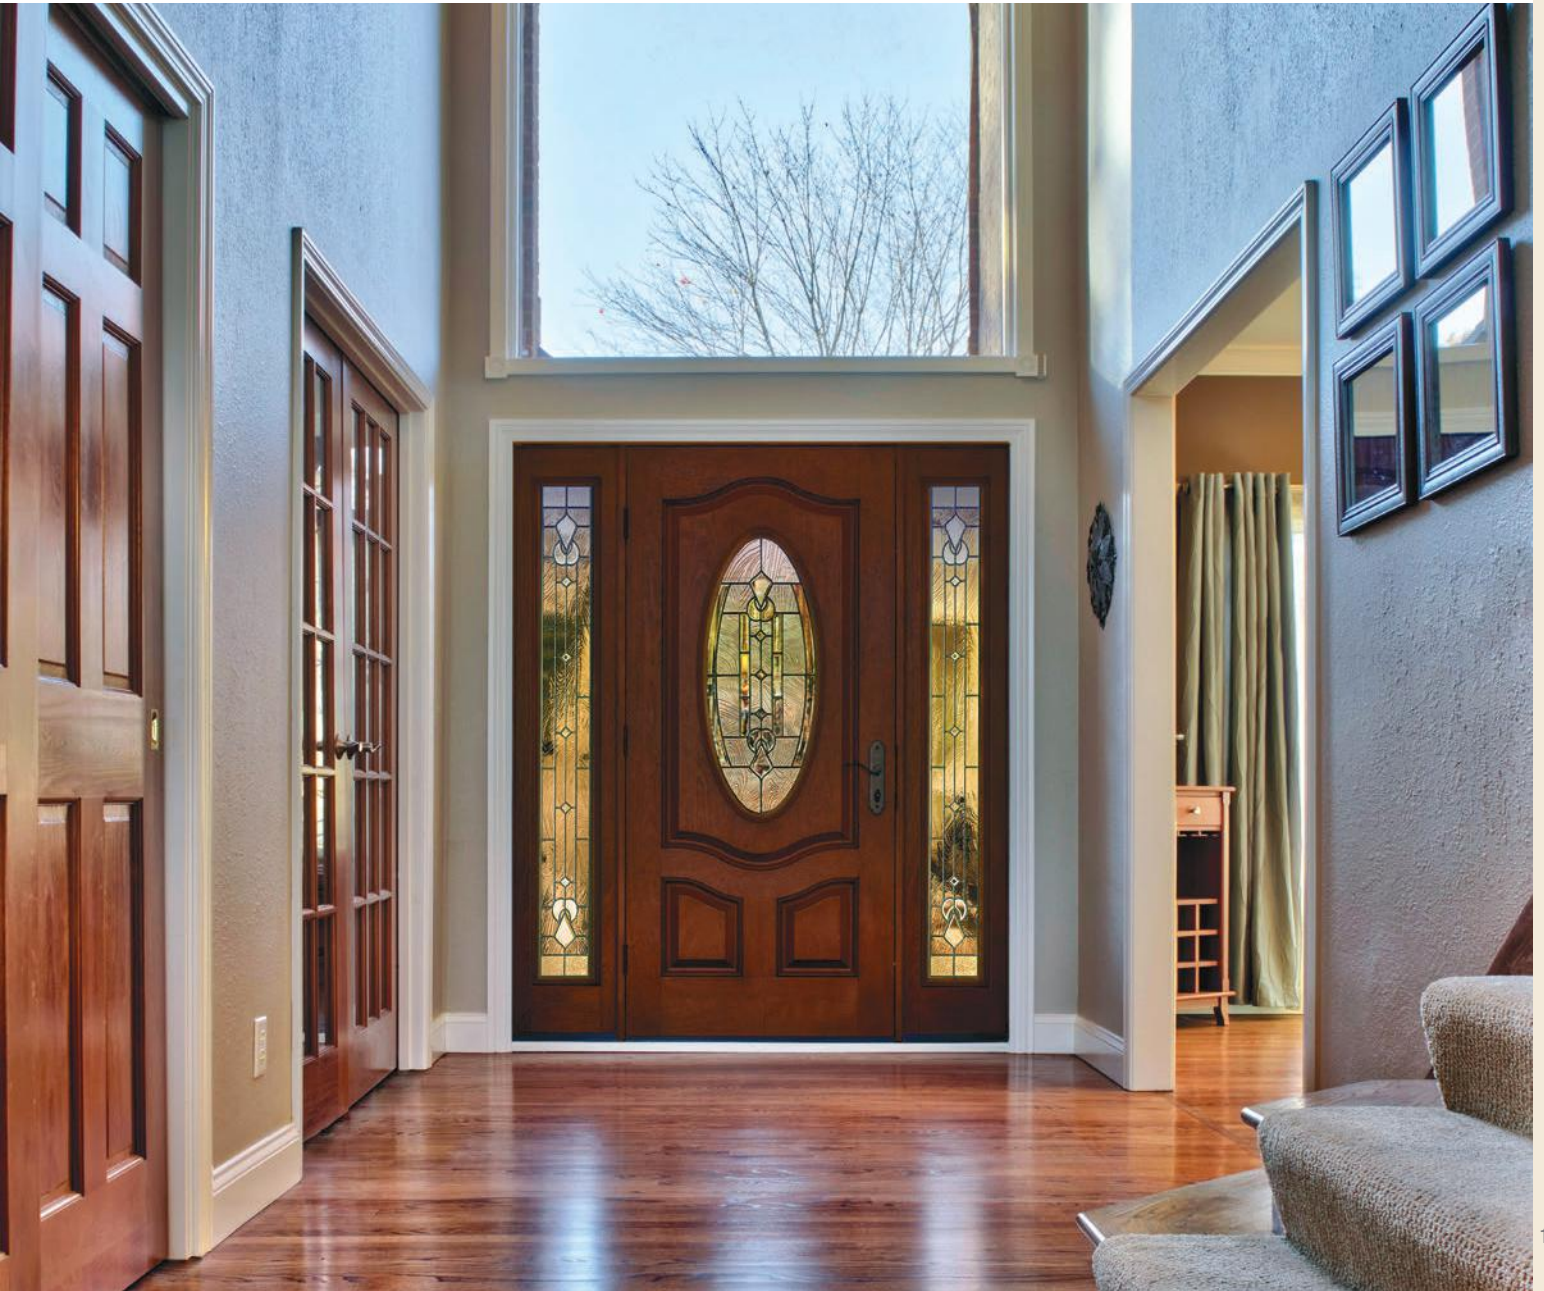

Lucerna<sup>®</sup>

Mahogany

CCM702  
3'0" x 6'8"

Low-E

Mahogany

CCM700  
★  
3'0" x 6'8"