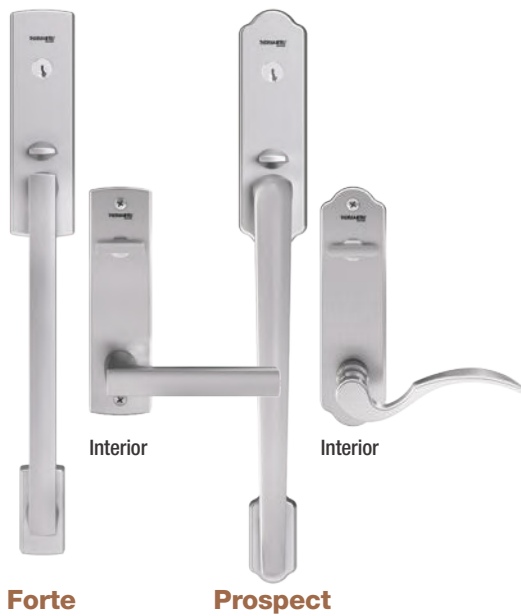

Handleset Options for Standard Door MPLS

Designed to complement Therma-Tru® door styles from traditional to contemporary.

Forte

Prospect