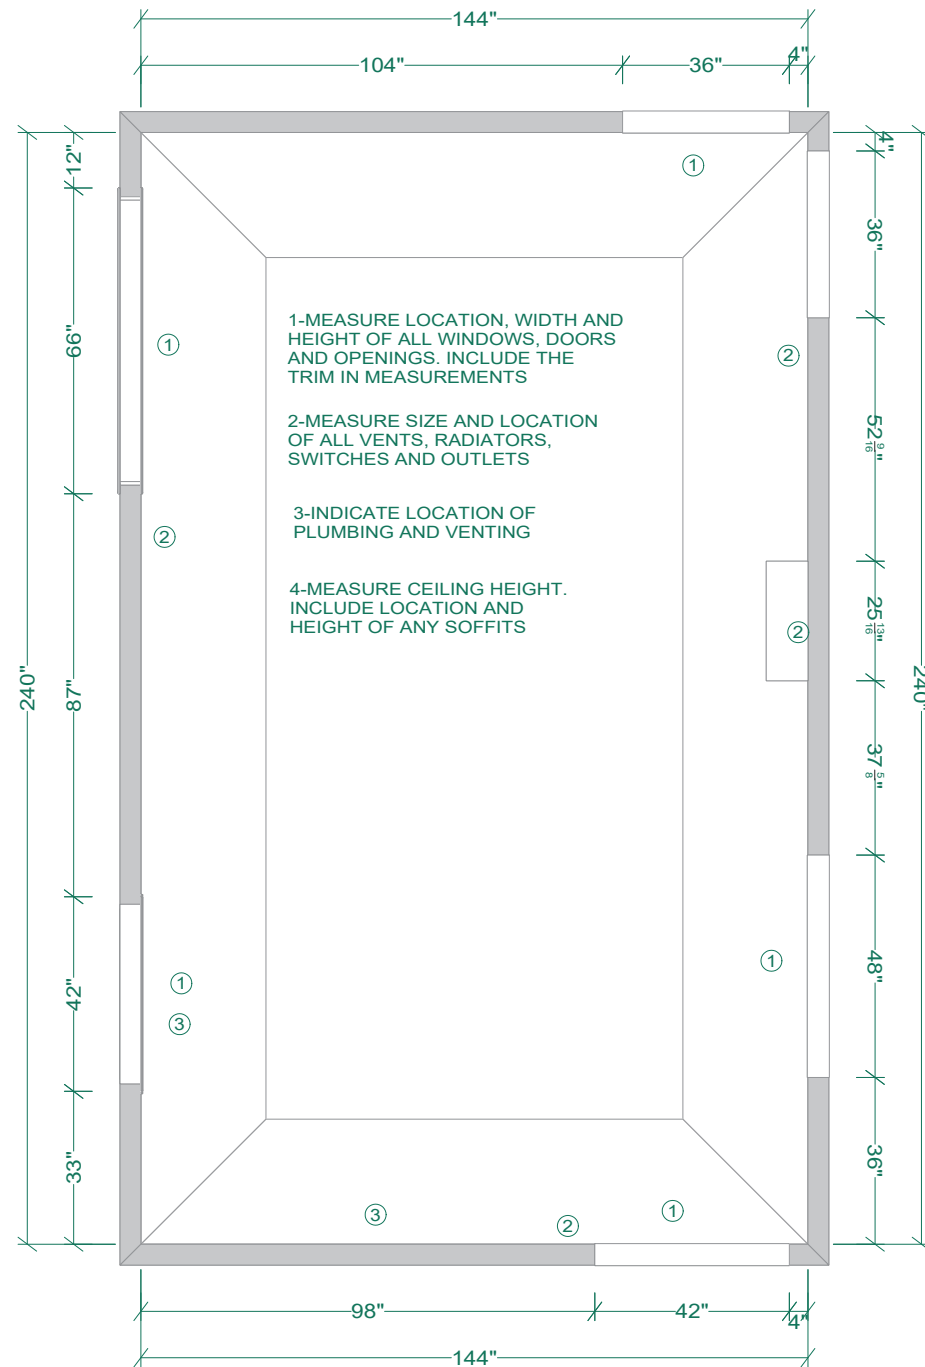

# ELEVATIONS

DESIGN SOLUTIONS BY 

500 Duaneburg Road, Schenectady, NY 12306

[ElevationsByBellevue.com](http://ElevationsByBellevue.com)

518.355.7190

We strongly recommend a final site measure by your designer prior to order.