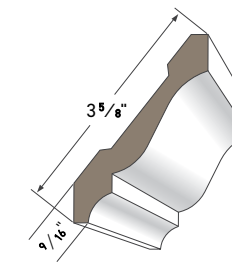

4" Crown
AZM-49
Length: 16'