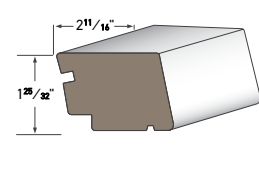

Large Historic Sill
AZM-7958
Length: 16'