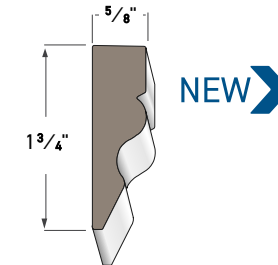

Imperial Rake Crown  
AZM-6937  
Length: 16'

Rams Crown  
AZM-6934  
Length: 16'

Solid Crown  
AZM-7954  
Length: 16'

Crosshead Pediment  
AZM-6216  
Length: 18'

Pediment Crown Moulding  
AZM-1882  
Length: 12'