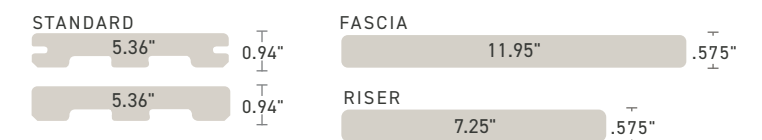

PROFILE OPTIONS