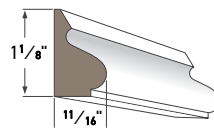

Base Cap
AZM-164
Length: 16'