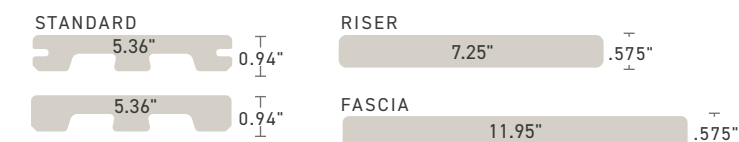

PROFILE OPTIONS