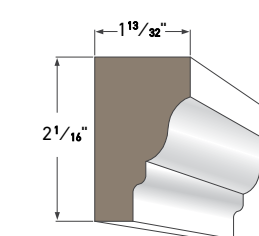

Rams Crown
AZM-6934
Length: 16'