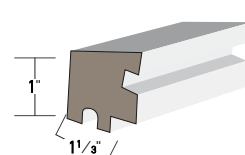

Water Table  
AZM-6935  
Length: 18'

Drip Cap  
AZM-197  
Length: 16'

PCB Sill  
AZM-948  
Length: 16'

Scotia  
AZM-93  
Length: 16'

Quarter Round  
AZM-105  
Length: 16'

Nose Cove  
AZM-7480  
Length: 16'