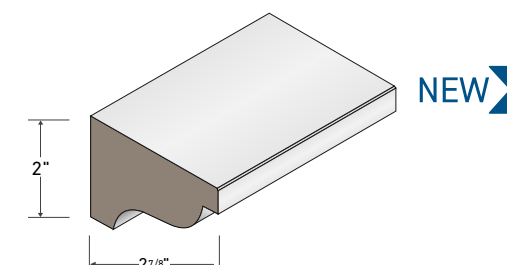

Pediment Crown Moulding
AZM-1882
Length: 12'