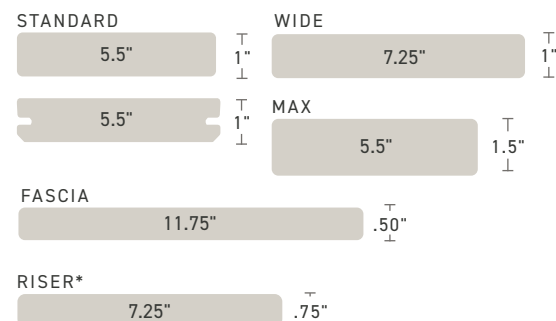

PROFILE OPTIONS

*Riser Boards are compatible with Cortez plugs.

PRODUCT DESCRIPTION	TimberTech Model Number		
	12'	16'	20'
HARVEST COLLECTION			
1 x 6 Square-Shouldered Brownstone	ADCB15512BS	ADCB15516BS	ADCB15520BS
1 x 6 Grooved Brownstone	AGB15512BS	AGB15516BS	AGB15520BS
1 x 8 Square-Shouldered Brownstone	—	ADCB172516BS	ADCB172520BS
1 x 6 Square-Shouldered Slate Gray	ADCB15512SG	ADCB15516SG	ADCB15520SG
1 x 6 Grooved Slate Gray	AGB15512SG	AGB15516SG	AGB15520SG
1 x 8 Square-Shouldered Slate Gray	—	ADCB172516SG	ADCB172520SG
2 x 6 Square-Shouldered Slate Gray MAX	ADCB25512SG	ADCB25516SG	ADCB25520SG
1 x 6 Square-Shouldered Kona®	—	ADB15516KOAAT	ADB15520KOAAT
HARVEST FASCIA			
12" Fascia Brownstone	ADCR5117512BS	—	—
12" Fascia Slate Gray	ADCR5117512SG	—	—
12" Fascia Kona®	ADR5117512KOAAT	—	—

SMART CHOICE

FOR FIRE ZONES

This collection is WUI Compliant.

MULTIWIDTH DECKING

FOR DESIGN FLEXIBILITY

Slate Gray and Brownstone are available in both standard (5.5") and wide (7.25") widths for curated design options. Kona only available in standard width.

MAX DECKING

FOR WIDER JOIST SPANS

MAX boards are 1.5" thick and can span up to 24" on center, making them ideal for docks, boardwalks, and many decking applications. Available in Slate Gray.

PORCH COLLECTION

Hardwoods & Stained Wood

Bring all the real wood looks and performance benefits of TimberTech Advanced PVC Decking to your clients' porches. The innovative tongue-and-groove installation allows for smaller gaps between boards — delivering a traditional hardwood flooring look your clients will love.