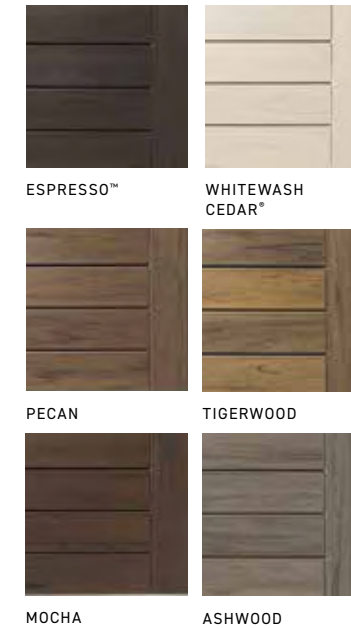

PRODUCT DESCRIPTION	TimberTech Model Number		
	12'	16'	20'
LEGACY COLLECTION			
1 x 6 Grooved Espresso	LCGV5412E	LCGV5416E	LCGV5420E
1 x 6 Square-Shouldered Espresso	—	LC5416E	LC5420E
1 x 6 Grooved Whitewash Cedar	LCGV5412WC	LCGV5416WC	LCGV5420WC
1 x 6 Square-Shouldered Whitewash Cedar	—	LC5416WC	LC5420WC
1 x 6 Grooved Mocha	LCGV5412M	LCGV5416M	LCGV5420M
1 x 6 Square-Shouldered Mocha	—	LC5416M	LC5420M
1 x 6 Grooved Pecan	LCGV5412P	LCGV5416P	LCGV5420P
1 x 6 Square-Shouldered Pecan	—	LC5416P	LC5420P
1 x 6 Grooved Tigerwood	LCGV5412TW	LCGV5416TW	LCGV5420TW
1 x 6 Square-Shouldered Tigerwood	—	LC5416TW	LC5420TW
1 x 6 Grooved Ashwood	LCGV5412AW	LCGV5416AW	LCGV5420AW
1 x 6 Square-Shouldered Ashwood	—	LC5416AW	LC5420AW
LEGACY FASCIA			
12" Fascia Espresso	FBLC12E	—	—
12" Fascia Whitewash Cedar	FBLC12WC	—	—
12" Fascia Mocha	FBLC12M	—	—
12" Fascia Pecan	FBLC12P	—	—
12" Fascia Tigerwood	FBLC12TW	—	—
12" Fascia Ashwood	FBLC12AW	—	—
LEGACY RISER			
7-1/4" Riser Espresso	LCRISERE	—	—
7-1/4" Riser Whitewash Cedar	LCRISERWC	—	—
7-1/4" Riser Mocha	LCRISERM	—	—
7-1/4" Riser Pecan	LCRISERP	—	—
7-1/4" Riser Tigerwood	LCRISERTW	—	—
7-1/4" Riser Ashwood	LCRISERAW	—	—