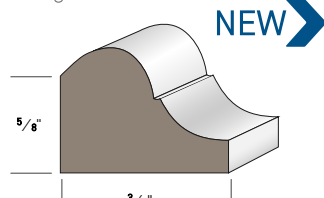

Water Table  
AZM-6935  
Length: 18'

Drip Cap  
AZM-197  
Length: 16'

PCB Sill  
AZM-948  
Length: 16'

Scotia  
AZM-93  
Length: 16'

Quarter Round  
AZM-105  
Length: 16'

Nose Cove  
AZM-7480  
Length: 16'