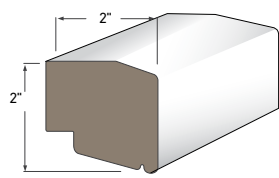

Large Sill Nose
AZM-7979
Length: 16'