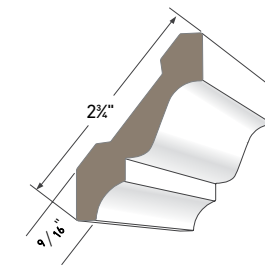

3" Crown
AZM-52
Length: 16'