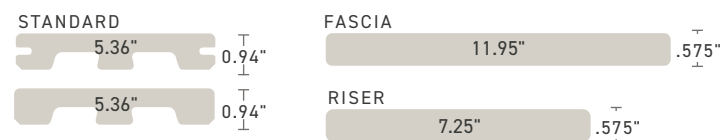

PROFILE OPTIONS