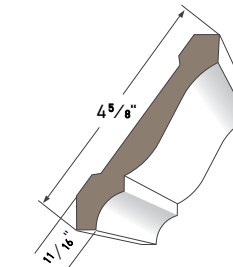

4" Crown  
AZM-49  
Length: 16'

5" Crown  
AZM-47  
Length: 16'

6" Crown  
AZM-45  
Length: 16'

8" Crown  
AZM-43  
Length: 16'

Cove Moulding  
AZM-80  
Length: 16'

Bed Moulding  
AZM-75  
Length: 16'

3 1/2" Bed Moulding  
AZM-28  
Length: 16'