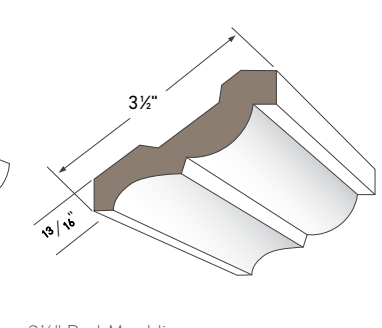

4" Crown  
AZM-49  
Length: 16'

5" Crown  
AZM-47  
Length: 16'

6" Crown  
AZM-45  
Length: 16'

8" Crown  
AZM-43  
Length: 16'

Cove Moulding  
AZM-80  
Length: 16'

Bed Moulding  
AZM-75  
Length: 16'

3 1/2" Bed Moulding  
AZM-28  
Length: 16'