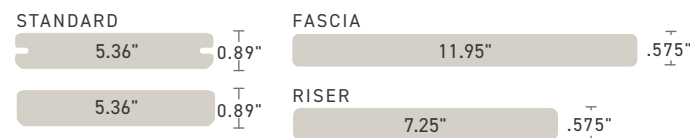

PROFILE OPTIONS