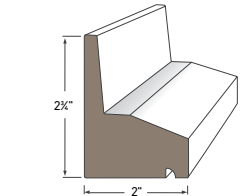

Water Table  
AZM-6935  
Length: 18'

Drip Cap  
AZM-197  
Length: 16'

PCB Sill  
AZM-948  
Length: 16'

Scotia  
AZM-93  
Length: 16'

Quarter Round  
AZM-105  
Length: 16'

Nose Cove  
AZM-7480  
Length: 16'