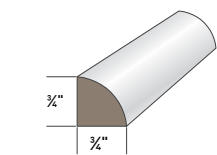

Water Table  
AZM-6935  
Length: 18'

Drip Cap  
AZM-197  
Length: 16'

PCB Sill  
AZM-948  
Length: 16'

Scotia  
AZM-93  
Length: 16'

Quarter Round  
AZM-105  
Length: 16'

Nose Cove  
AZM-7480  
Length: 16'