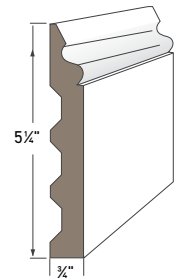

Colonial Base Cap
AZM-163
Length: 16'