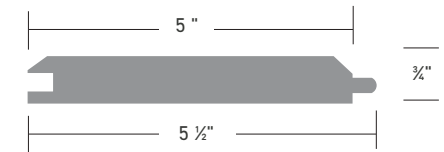

BEADBOARD

AZEK Alpine Beadboard provides a traditional, rustic farmhouse look with center bead and v-groove. Consistent interlocking design means tight joints and easy installation. Available in 18'.