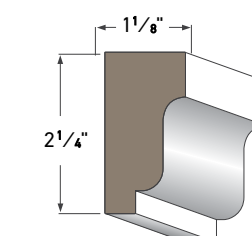

Solid Crown
AZM-7954
Length: 16'