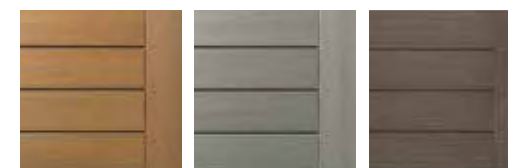

PRIME+ COLLECTION®*

Timeless Wood Grain

Opt for a simple, traditional wood look with the natural, inviting colors and textured straight grain pattern of the Prime+ Collection. The authentic wood styling, minimal maintenance needs, and attainable price point make this collection the ideal choice for clients looking to upgrade from wood.

COCONUT HUSK*

SEA SALT GRAY

DARK COCOA

PRODUCT DESCRIPTION	TimberTech Model Number		
	12'	16'	20'
PRIME+ COLLECTION			
1 x 6 Grooved Coconut Husk	PRGV5412CH	PRGV5416CH	PRGV5420CH
1 x 6 Square-Shouldered Coconut Husk	—	PR5416CH	PR5420CH
1 x 6 Grooved Sea Salt Gray	PRGV5412ST	PRGV5416ST	PRGV5420ST
1 x 6 Square-Shouldered Sea Salt Gray	—	PR5416ST	PR5420ST
1 x 6 Grooved Dark Cocoa	PRGV5412DC	PRGV5416DC	PRGV5420DC
1 x 6 Square-Shouldered Dark Cocoa	—	PR5416DC	PR5420DC
PRIME+ FASCIA			
12" Fascia Coconut Husk	FBE12CH	—	—
12" Fascia Sea Salt Gray	FBE12ST	—	—
12" Fascia Dark Cocoa	FBE12DC	—	—
PRIME+ RISER			
7-1/4" Riser Coconut Husk	ERISERCH	—	—
7-1/4" Riser Sea Salt Gray	ERISERST	—	—
7-1/4" Riser Dark Cocoa	ERISERDC	—	—