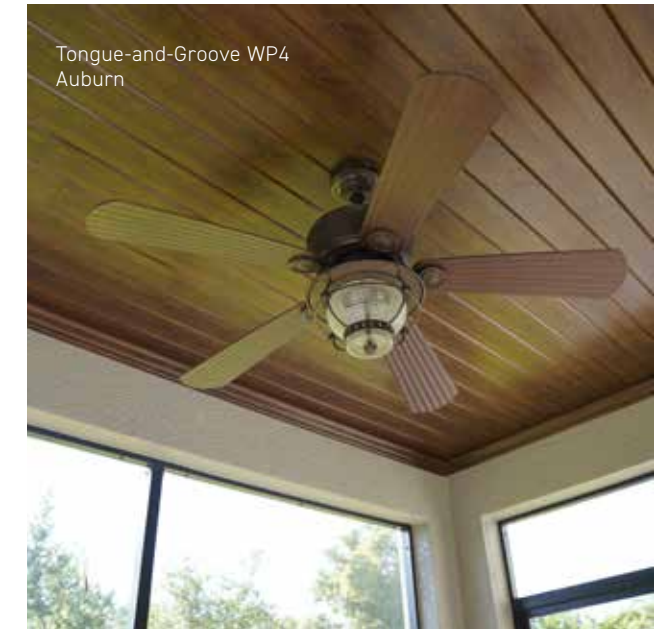

BEADBOARD

AZEK Alpine Beadboard provides a traditional, rustic farmhouse look with center bead and v-groove. Consistent interlocking design means tight joints and easy installation. Available in 18'.