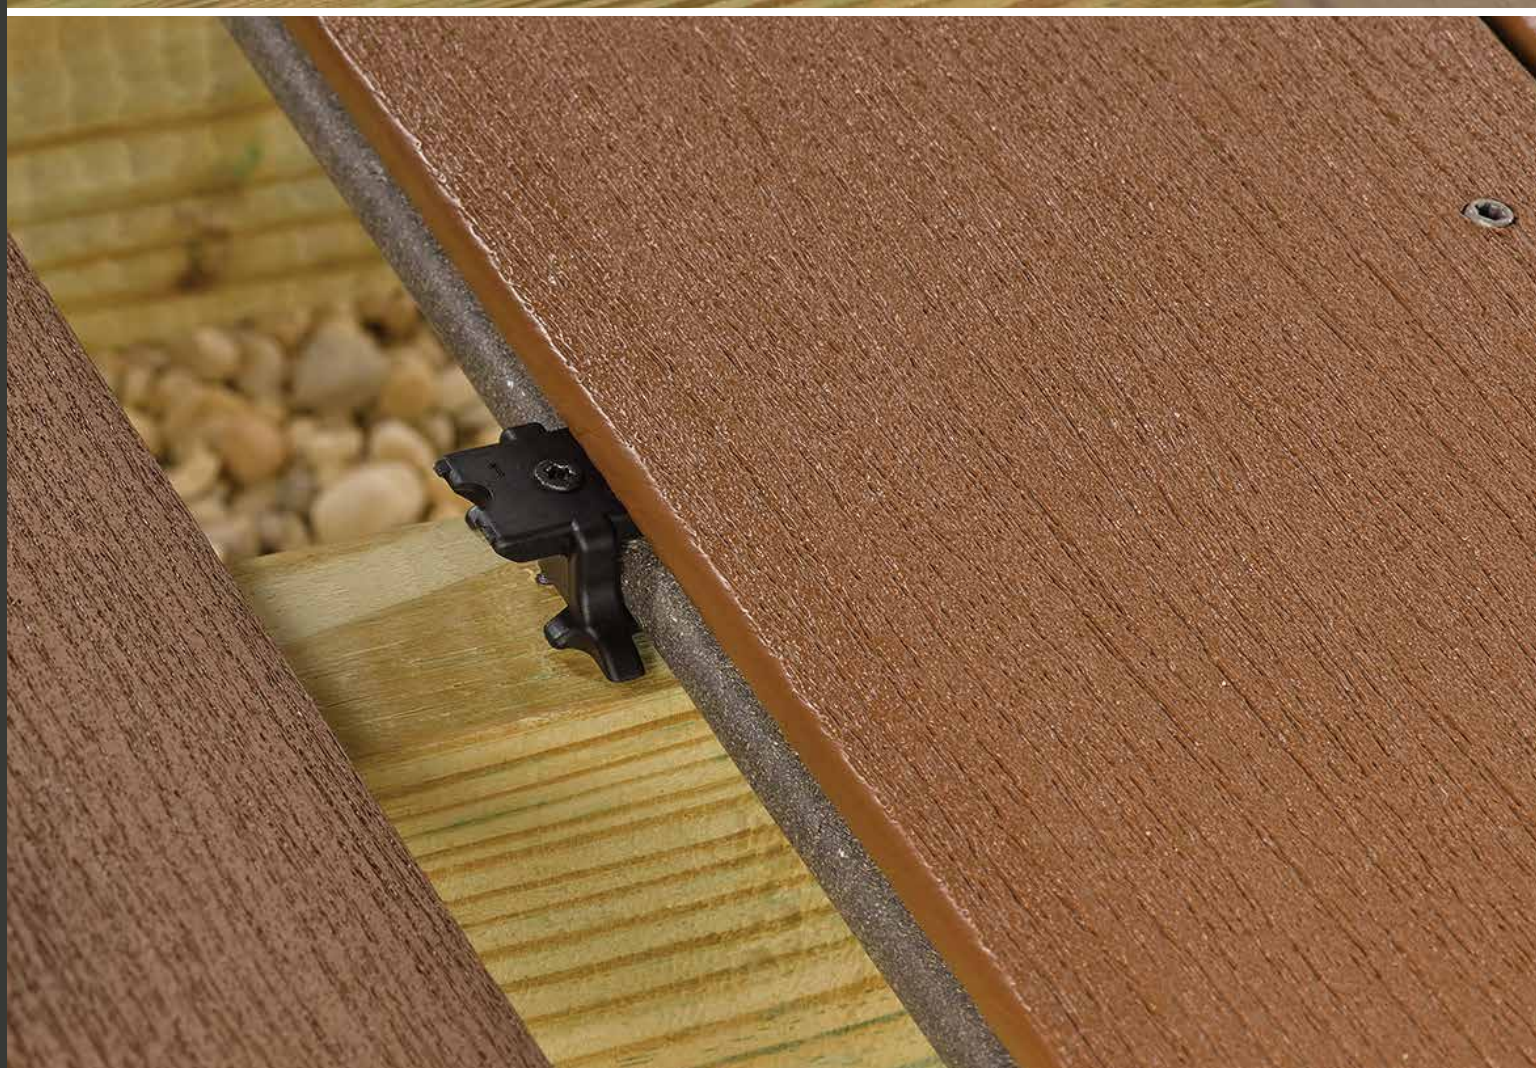

FASTENERS

TimberTech fasteners are uniquely designed to work with TimberTech Decking. For the best possible installation, don't settle for anything less.

CONCEALOC®

Clips with a matte brown finish secured to joists with screws in between grooved boards for a hidden appearance.

- Hidden fastener system that can be installed pneumatically with the FastenMaster Tiger Claw Gun or using a drill or hand driven using a drill driver
- Stainless steel clips and screws for long-term performance
- Compatible with all TimberTech grooved deck boards

PRODUCT DESCRIPTION	TimberTech Model Number
CONCEALOC FOR ADVANCED PVC & COMPOSITE	
CONCEALoc 100 SF/ Carton Clips and Screws	CLOFAST
CONCEALoc 500 SF/Pkg Gun Pail Clips and Screws for Pneumatic	CLOGUNPAIL
CONCEALoc 1000 SF/Bucket Clips and Screws	CLOBULK
CONCEALoc L-Bracket 50/Pk Brackets and Screws	CLOCLBKT
CONCEALoc Router Bit	CLOCRBIT
CONCEALoc Replacement Screws, 50 Screws	CLOSCREW

SIDELoc™

Screws installed at an angle through the side of the board and into the joist with the SIDELoc guide for a secure hold and discreet spacing.

- Hidden fastener system with superior holding power that requires no pre-drilling
- Stainless steel composition resists screw shear and installs creating a 1/8" gap
- Compatible with only TimberTech Advanced PVC Square-Shouldered deck boards
- Not for use with TimberTech Composite or any grooved profile deck boards