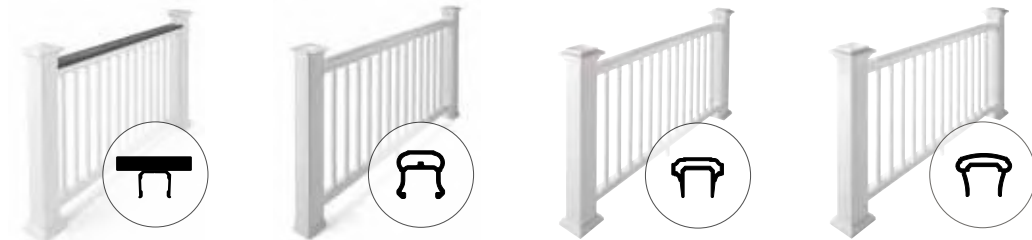

TOP RAIL PROFILES

DRINK RAIL

Compatible with full profile, square-shouldered boards. Not compatible with glass infill.

RADIANCERAIL®

PREMIER RAIL™

TRADEMARK RAIL™

INFILL OPTIONS

COLOR OPTIONS

Matte colors also include a 25-Year Fade & Stain Limited Warranty