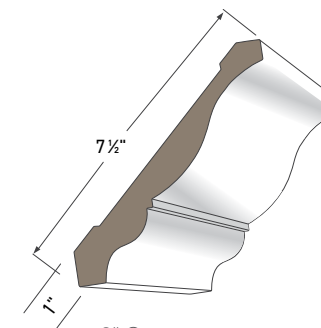

8" Crown
AZM-43
Length: 16'