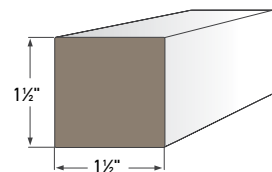

Square Profile
AZM-236
Length: 12'