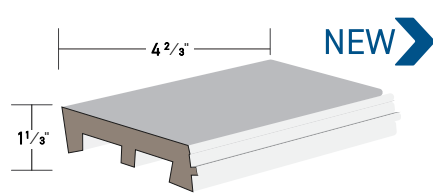

Water Table  
AZM-6935  
Length: 18'

Drip Cap  
AZM-197  
Length: 16'

PCB Sill  
AZM-948  
Length: 16'

Scotia  
AZM-93  
Length: 16'

Quarter Round  
AZM-105  
Length: 16'

Nose Cove  
AZM-7480  
Length: 16'