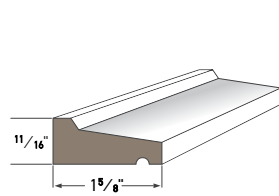

Water Table  
AZM-6935  
Length: 18'

Drip Cap  
AZM-197  
Length: 16'

PCB Sill  
AZM-948  
Length: 16'

Scotia  
AZM-93  
Length: 16'

Quarter Round  
AZM-105  
Length: 16'

Nose Cove  
AZM-7480  
Length: 16'