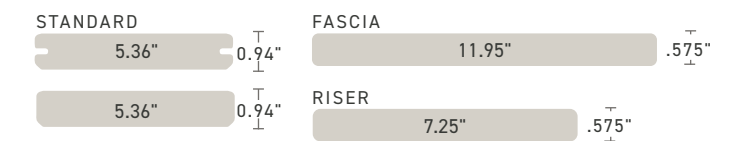

PROFILE OPTIONS

Legacy Collection in Tigerwood