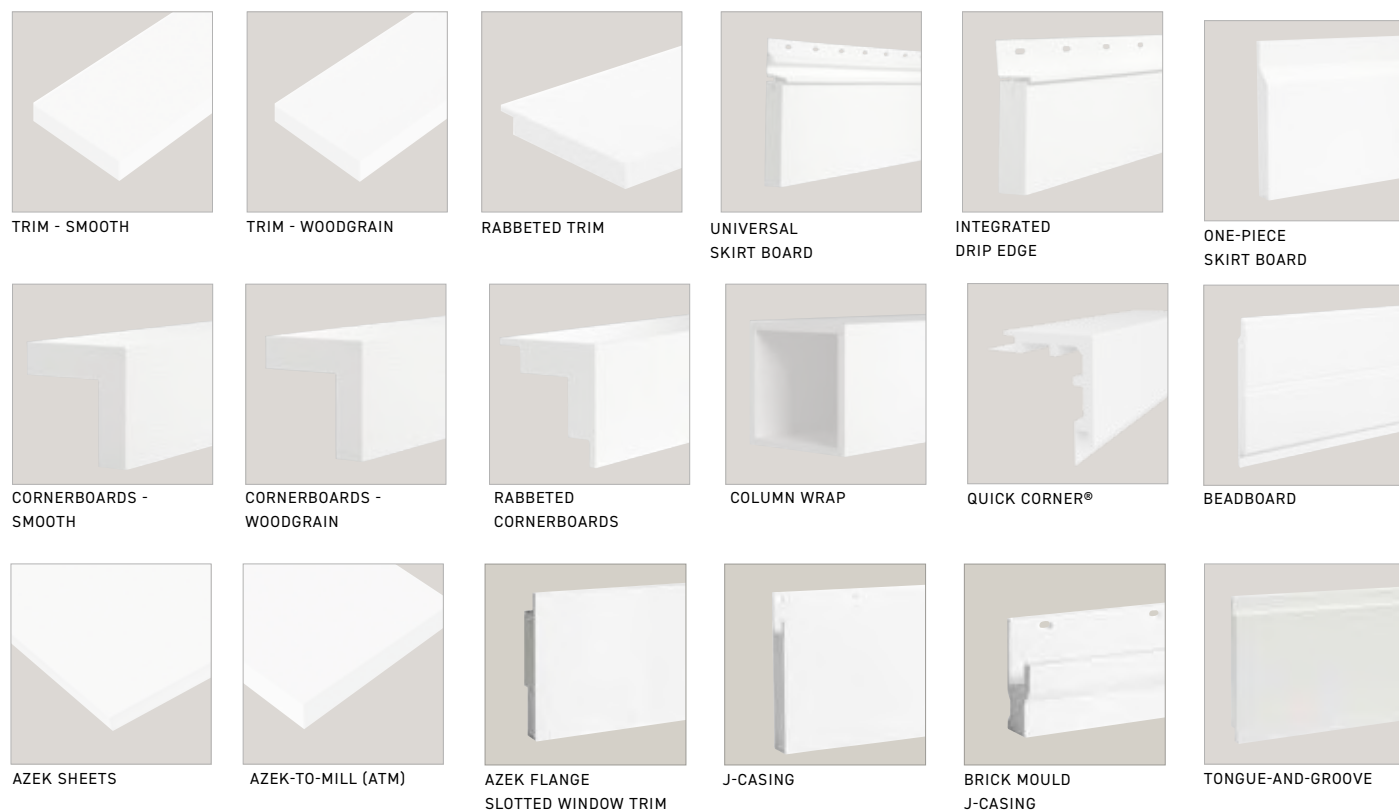

## #1 in Performance Trim

Versatile AZEK® PVC Trim is the perfect replacement for wood or fiber cement trim and also performs beautifully as fascia, soffit, beadboard, cornerboards, window and door surrounds, column wraps, decorative mouldings, millwork, and much more.