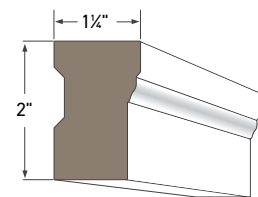

Adams Casing  
AZM-97  
Length: 16'

Back Band  
AZM-6931  
Length: 16'

Base Cap  
AZM-164  
Length: 16'

Band  
AZM-217  
Length: 16'

Brick Moulding  
AZM-180  
Lengths: 16, 17' and 18'

Colonial Base Cap  
AZM-163  
Length: 16'