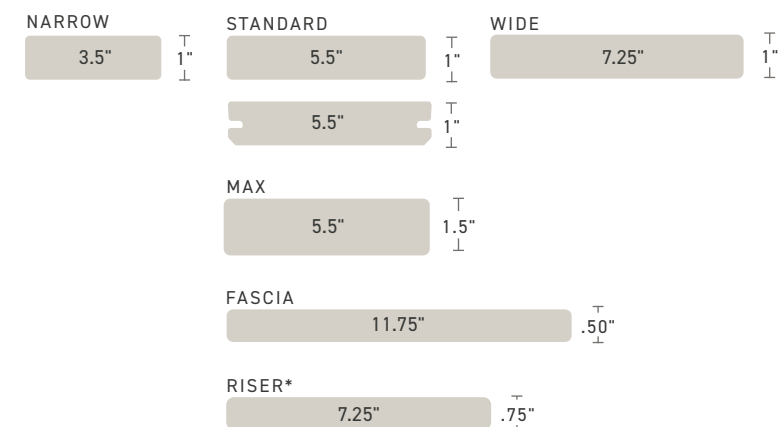

PROFILE OPTIONS

*Riser Boards are compatible with Cortex plugs.