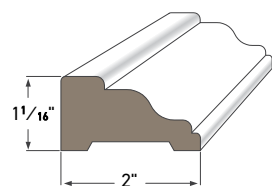

Rake Moulding
AZM-287
Length: 16'