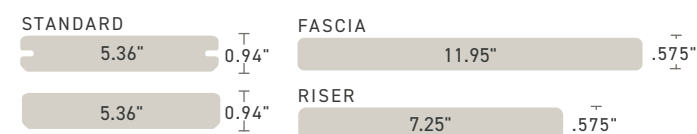

PROFILE OPTIONS