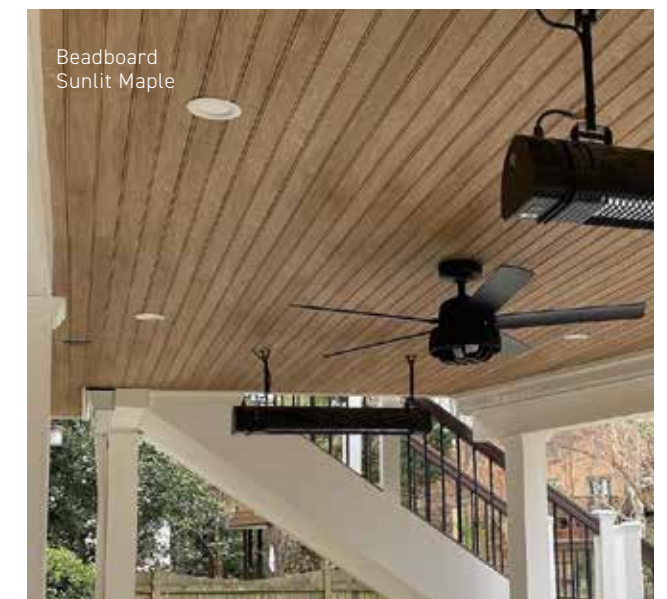

The AZEK Alpine Collection, beautiful, durable, and easy to install

Turn up the beauty and turn off maintenance worries with AZEK Alpine in ceilings, soffits, porches, gazebos, accent walls, and more. AZEK Alpine is well-suited for covering large expanses, with limitless design possibilities.

Building on AZEK Exteriors' experience with long-lasting, low-maintenance polymer materials, AZEK Alpine adds a final layer of realistic, warm woodgrain finishes. It's ready to install with no costly and time-consuming finishing (and refinishing) like wood. Consistent sizing and no wood imperfections helps ensure a high-quality job every time.

Color specific daubers for cut ends also available.

WP4/NICKEL GAP 18'			
Nominal	Actual	Color	AZEK Item Number
1 x 6 x 18	3/4" x 5 1/2" x 18'	Mission Oak	ACM1006216WPNMO
1 x 6 x 18	3/4" x 5 1/2" x 18'	Mesquite	ACM1006216WPNME
1 x 6 x 18	3/4" x 5 1/2" x 18'	Alaskan Cedar	ACM1006216WPNAG
1 x 6 x 18	3/4" x 5 1/2" x 18'	Sunlit Maple	ACM1006216WPNSM
1 x 6 x 18	3/4" x 5 1/2" x 18'	Harbor Ash	ACM1006216WPNHA
1 x 6 x 18	3/4" x 5 1/2" x 18'	Auburn	ACM1006216WPNAU

BEADBOARD 18'			
Nominal	Actual	Color	AZEK Item Number
1/2" x 5 1/2" x 18'	1/2" x 5 1/2" x 18'	Mission Oak	ACM0120618FMO
1/2" x 5 1/2" x 18'	1/2" x 5 1/2" x 18'	Mesquite	ACM0120618ME
1/2" x 5 1/2" x 18'	1/2" x 5 1/2" x 18'	Alaskan Cedar	ACM0120618FAG
1/2" x 5 1/2" x 18'	1/2" x 5 1/2" x 18'	Sunlit Maple	ACM0120618FSM
1/2" x 5 1/2" x 18'	1/2" x 5 1/2" x 18'	Harbor Ash	ACM0120618FHA
1/2" x 5 1/2" x 18'	1/2" x 5 1/2" x 18'	Auburn	ACM0120618FAU

LOOK UP TO ALPINE

Tongue-and-Groove WP4 and Beadboard profiles from the AZEK Alpine Collection add a high-end, polished detail to exterior locations with the appearance of premium stained lumber.

TONGUE-AND-GROOVE WP4