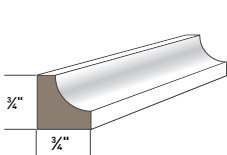

Water Table  
AZM-6935  
Length: 18'

Drip Cap  
AZM-197  
Length: 16'

PCB Sill  
AZM-948  
Length: 16'

Scotia  
AZM-93  
Length: 16'

Quarter Round  
AZM-105  
Length: 16'

Nose Cove  
AZM-7480  
Length: 16'