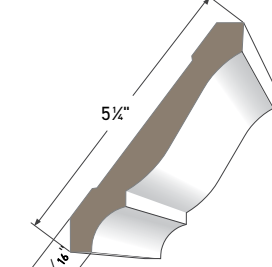

6" Crown
AZM-45
Length: 16'