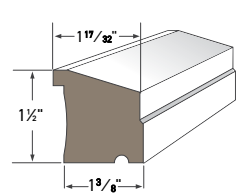

Sub Sill Nose
AZM-6933
Length: 16'