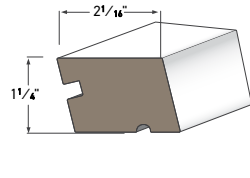

Window Sill Nose
AZM-7974
Length: 12'