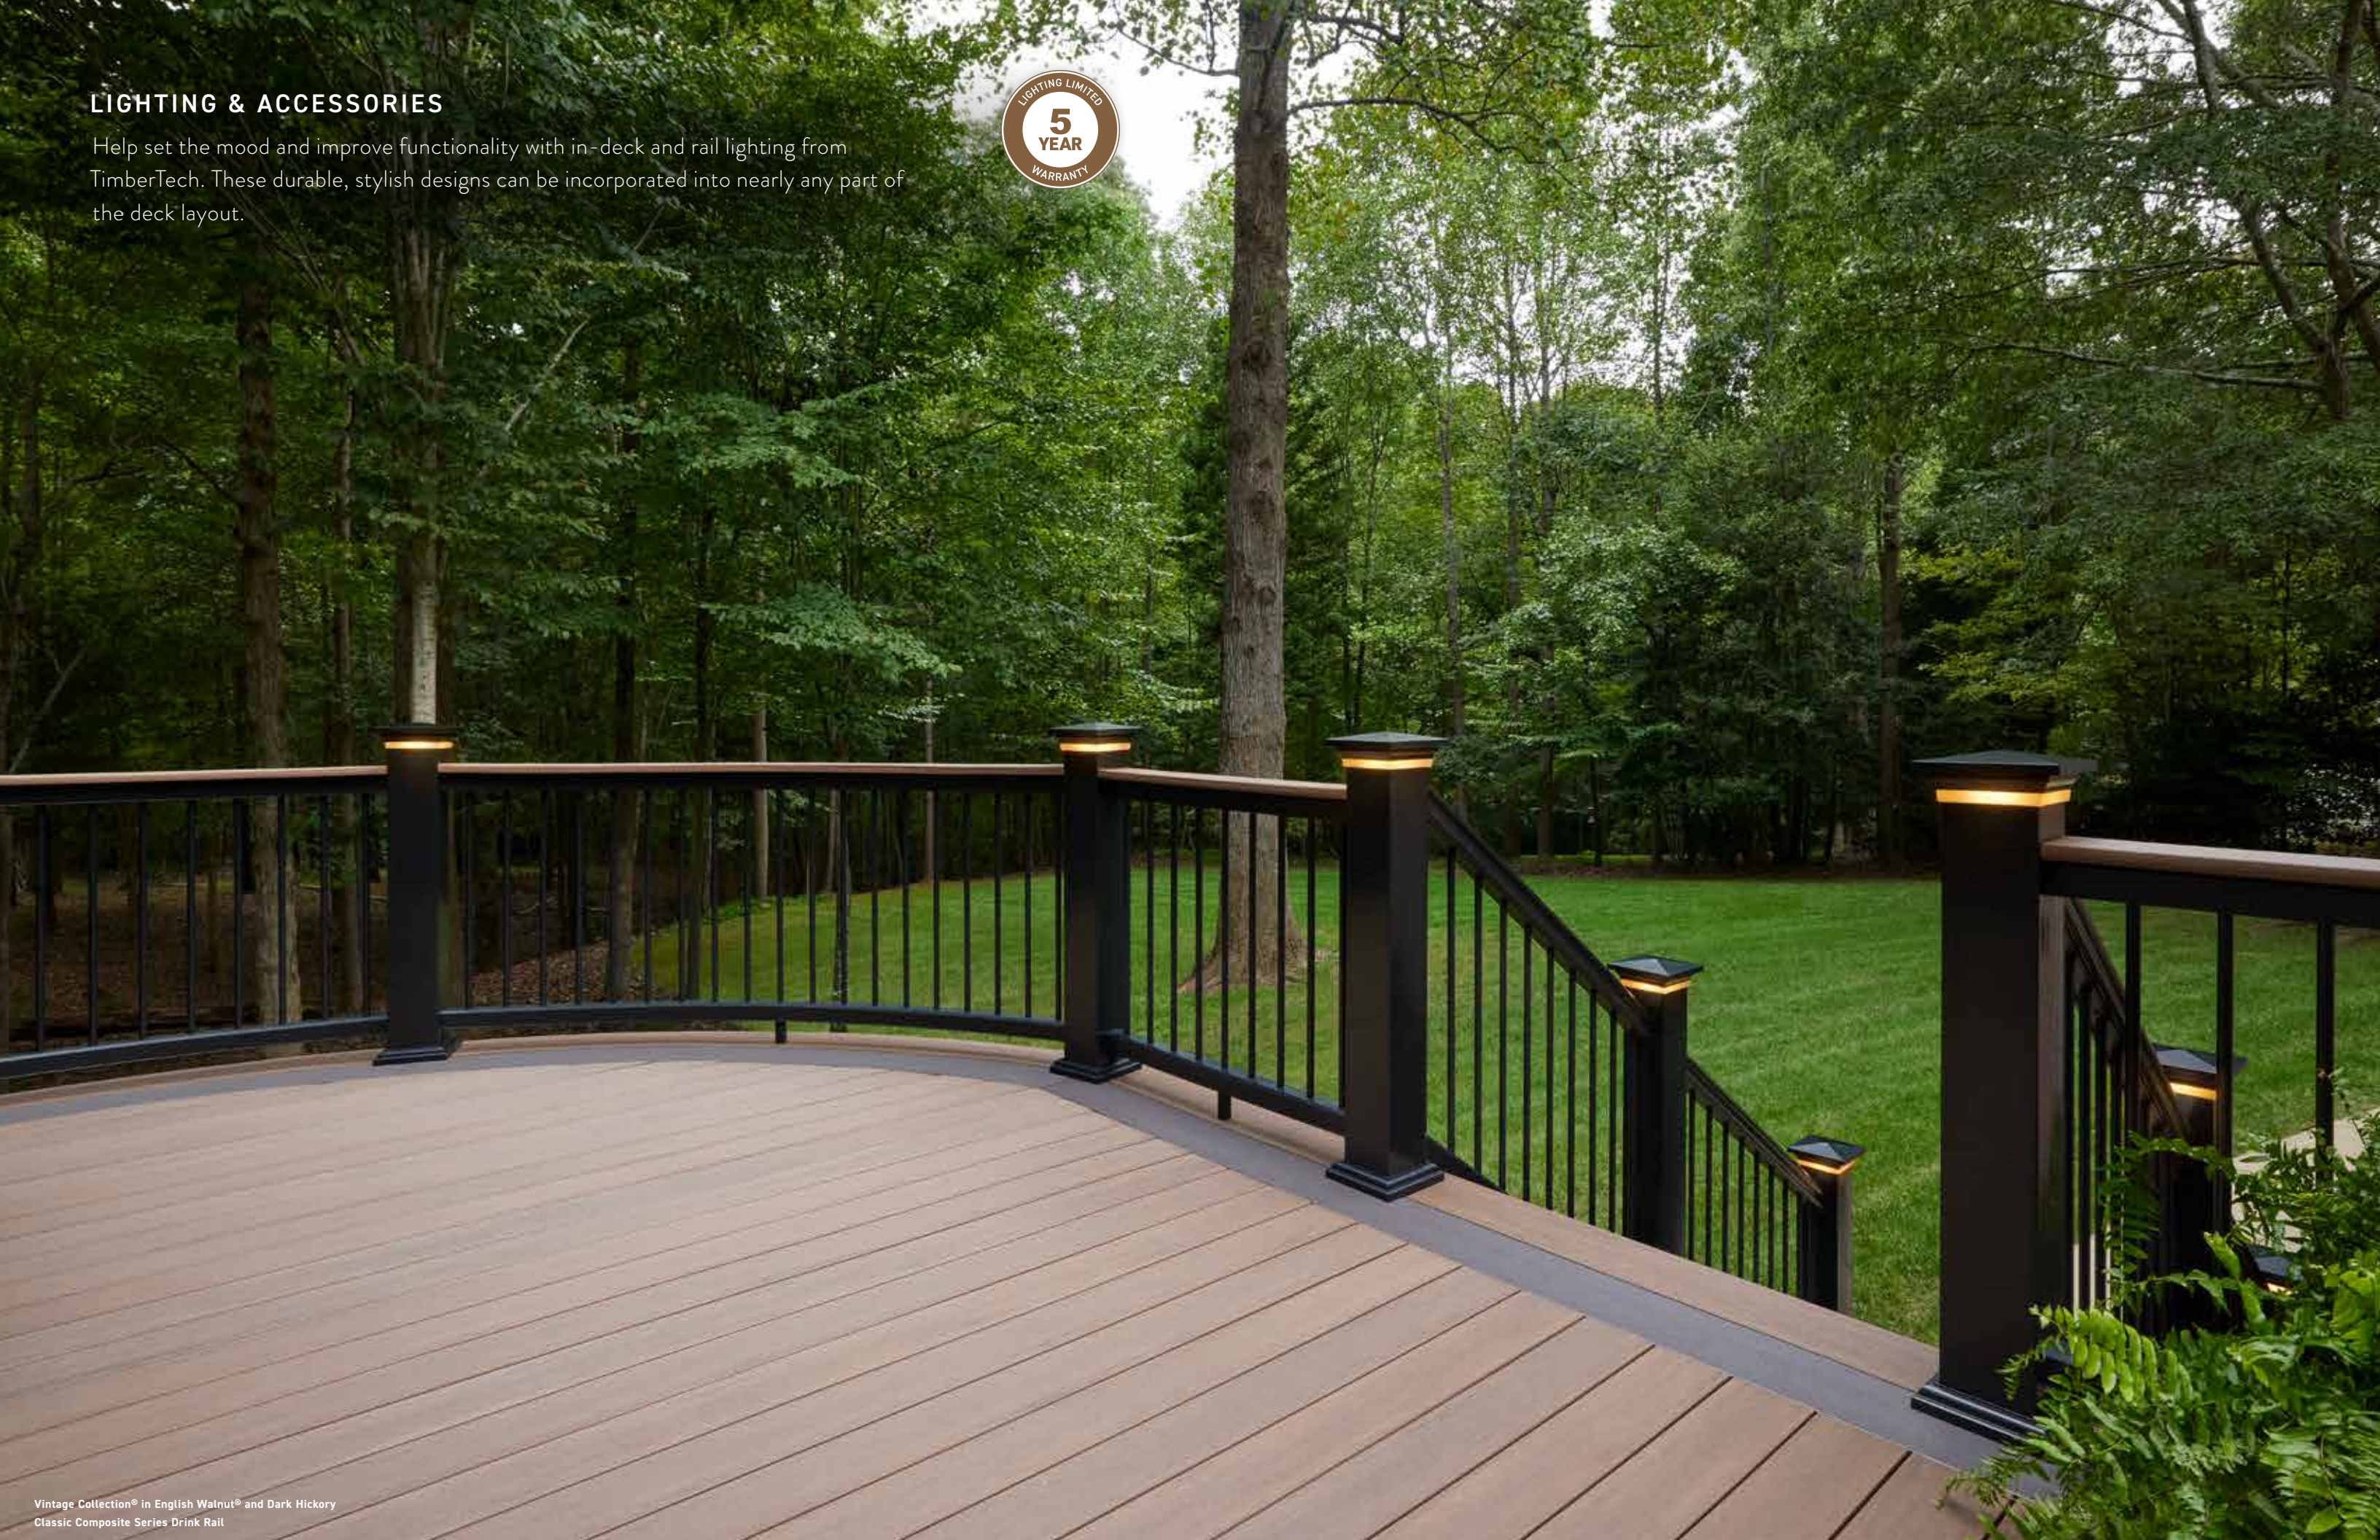

For SKUs and color options see page 40.

3" Post Cap Light

New

3" x 3"
Indirect Light Post Cap

3" x 3"
Perimeter Light Post Cap

Impression Rail Express® in Dark Bronze

LIGHTING & ACCESSORIES

Help set the mood and improve functionality with in-deck and rail lighting from TimberTech. These durable, stylish designs can be incorporated into nearly any part of the deck layout.